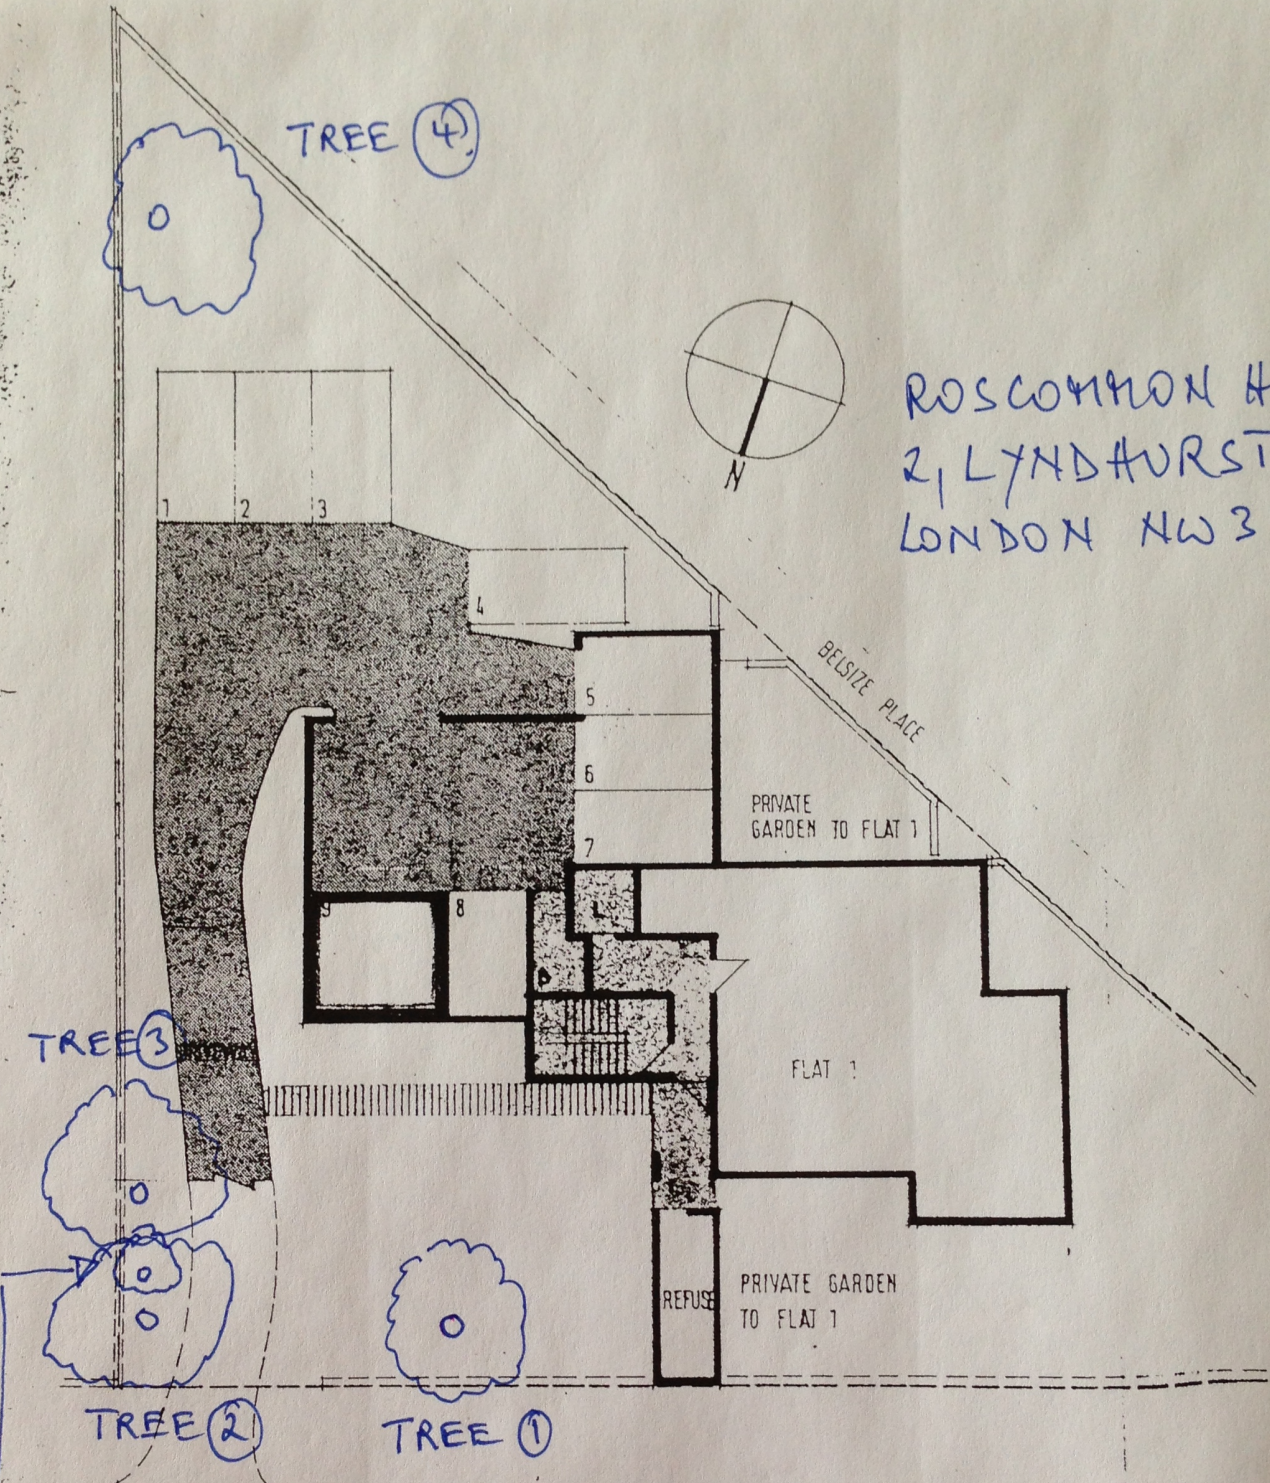

ROSCOMMON HOUSE
2, LYNDAURST GDS.
LONDON NW3 5NP

SITE LAYOUT & LOWER GROUND FLOOR PLAN

SCALE 1:200

SEEDLING
TO BE REMOVED

LYNDAURST GDS