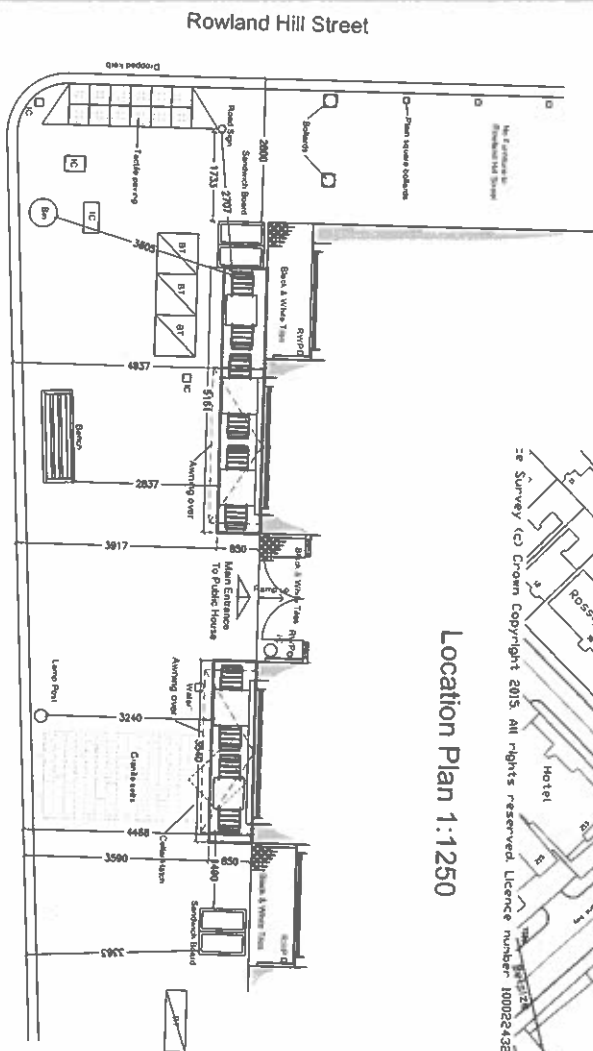

Location Plan 1:1250

Rowland Hill Street

Haverstock Hill