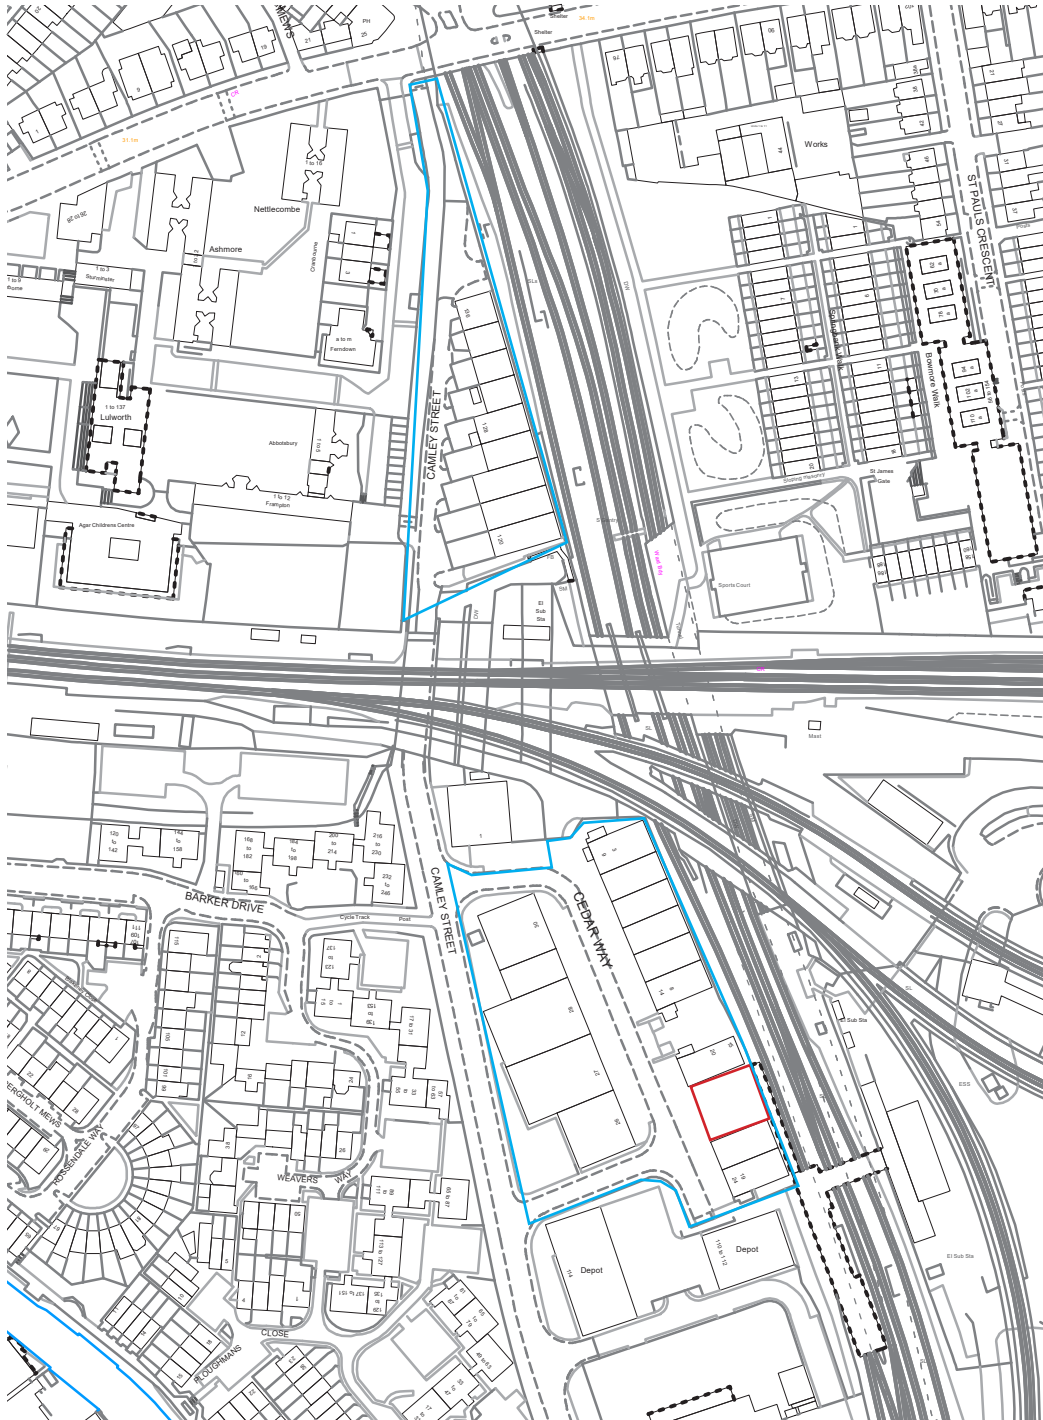

Units 21/22 Cedar Way, Camley Street N1C

Location plan

1:2500

-  Unit location
-  Estate boundary