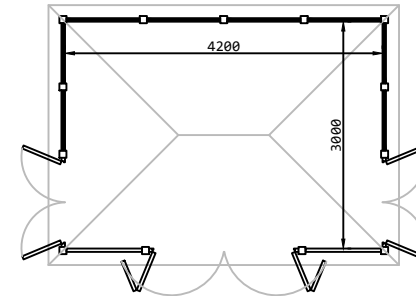

North West Elevation

North East Elevation

South East Elevation

South West Elevation

51 Woodsome Road, London, NW5 1SA

Proposed plan and elevations

© HSP Garden Buildings Ltd

Date :01/08/21
Scale :1.100
Dimensions :mm
Job Ref :J4462