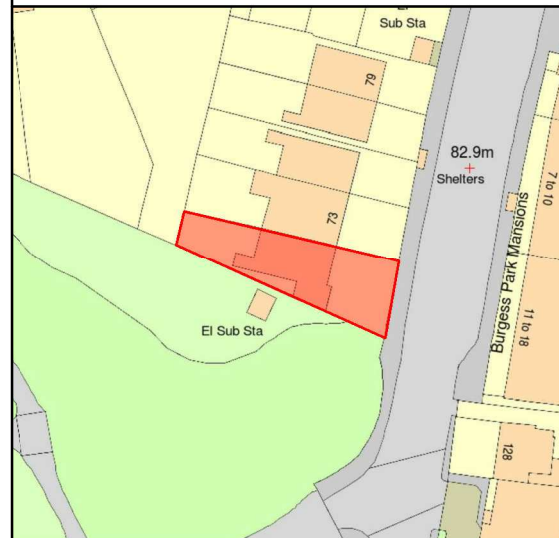

Legend/Site:

North:

Status

No		
R01	Adecon	23/07/2021

Rev	Description	Issued By	Date

Consultant:

Project Name:

71 fortune Green Road, London, NW6 1DR