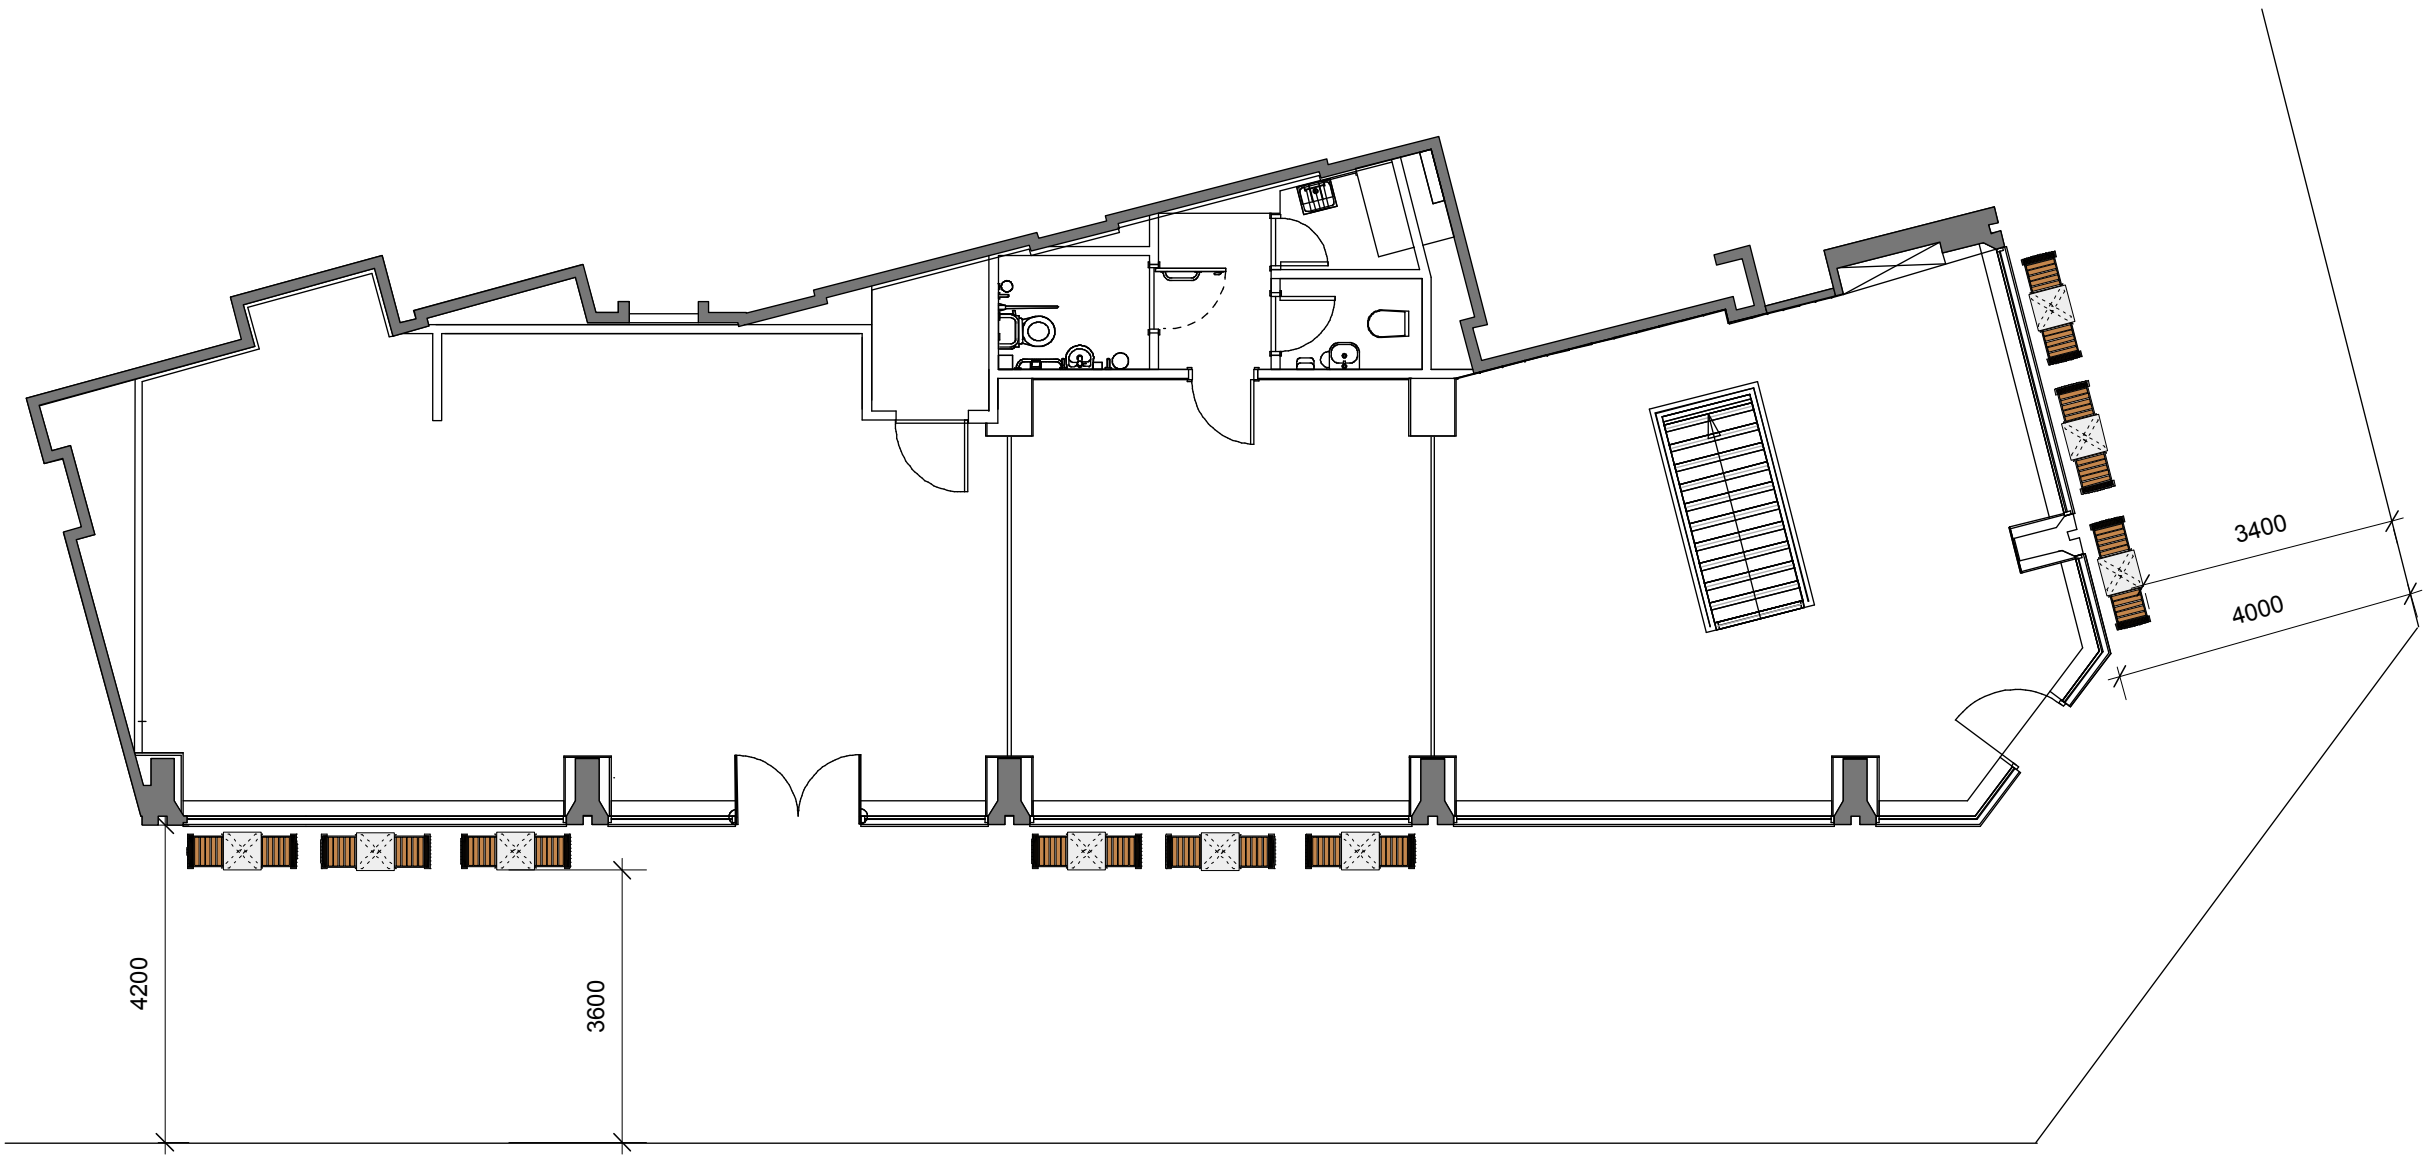

Notes :

FOR APPROVAL

Revision:	Date:	By:	Description:

★ PRET A MANGER ★

Project:
64 - 76 New Oxford Street

Title:
External Furniture

Drawn By:	Checked:	Scale:	Drawn Date:	Revised Date:
FS		1:50 (A1) 1:100 (A3)	03.08.11	