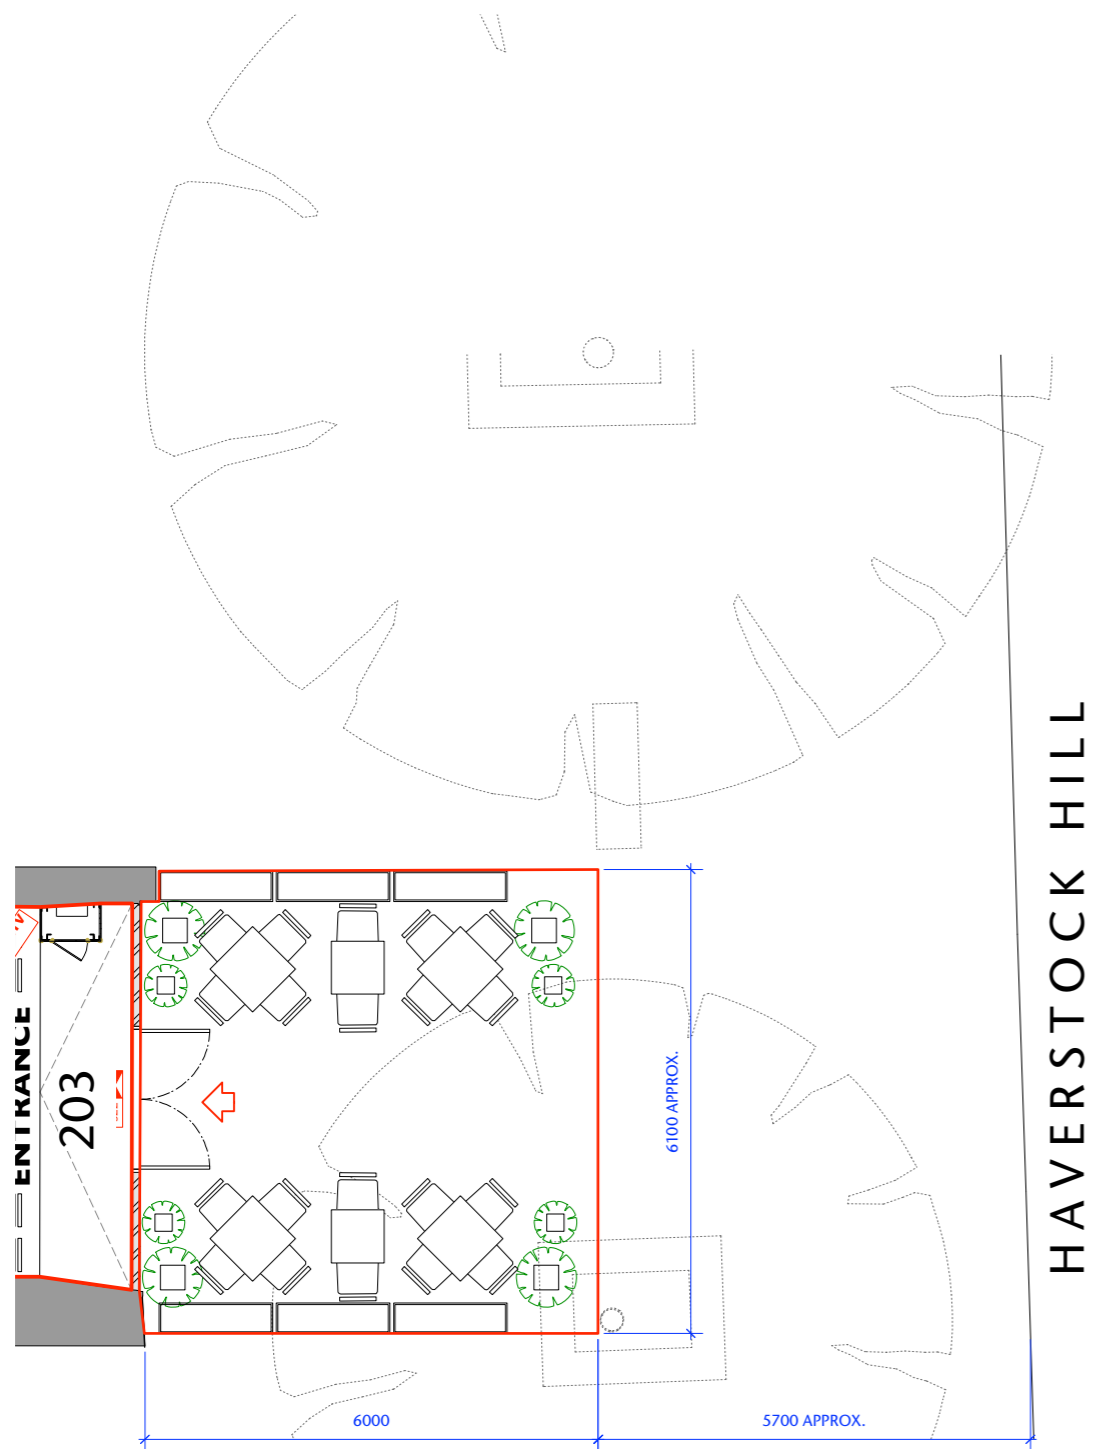

4 NO. 800X800MM, 740MM HIGH
2 NO. 700X700MM, 740MM HIGH.
AS PICTURED

4 NO. 535X540MM, SEAT HEIGHT 465MM, HEIGHT 765MM
AS PICTURED

16 NO. 595X580MM, SEAT HEIGHT 465MM, HEIGHT 770MM
IN DARK GREEN

A	22.07.2021	STREET NAME & FURNITURE IMAGES ADDED
B	29.07.2021	FURNITURE DIMENSIONS ADDED

FUSION
design and architecture

4 Rixborough Street London SE1 0HE
Tel: 020 7928 9982 Fax: 020 7928 9994
email: mail@fusiondna.co.uk

Job Name:	EVERYMAN CINEMA BELSIZE PARK		
Site Address:	203 HAVERSTOCK HILL LONDON, NW3 4QG		
Orig Name:	PAVEMENT LICENSE		
Status:	FOR INFORMATION		
Drawn by:	HK	Checked by:	EM
Scale:	1:100 @ A1 1:50 @ A3	Date:	JULY 2021
Job/Orig N°:	106.44/211		B