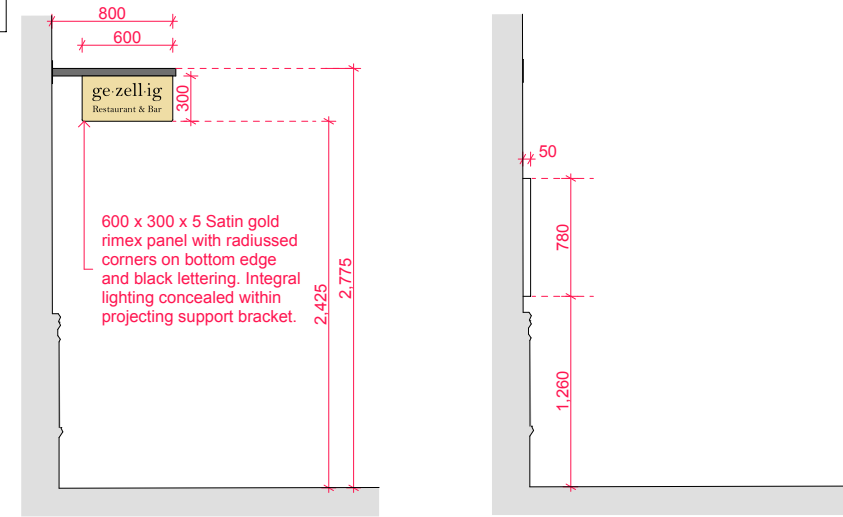

Job Title	<b>Colonel Saab, 193 - 197 High Holborn</b>
Client	<b>Noor Group of Hotels</b>
Status	<b>PLANNING</b>
Format	A3
Scale	1:100 @ A3
Drawn by	1:50 @ A1
Date	
Notes	
Revisions	
<b>External Elevation - Existing</b>	

**01 External Elevation - Proposed Signage 01 1:100**

**02 Projecting Signage Detail 1:10**

**03 External Elevation - Proposed Signage 01 1:100**

**04 Proposed Projecting Sign 1:50**

**05 Proposed Menu Board 1:50**

**06 Menu Board Detail 1:20**

**07 Fixing Detail - Menu Board 1:5**

**08 Fixing Detail - Projecting Sign 1:5**