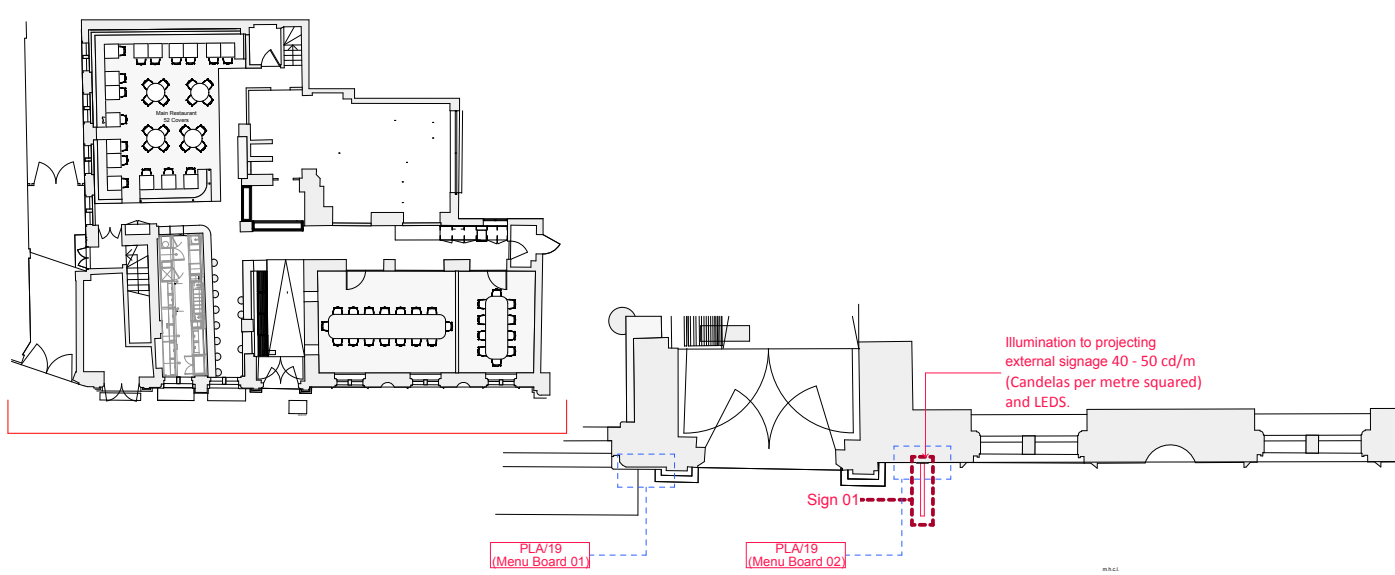

Job Title	<b>Colonel Saab, 193 - 197 High Holborn</b>
Client	<b>Noor Group of Hotels</b>
Status	<b>PLANNING</b>
Format	A3
Scale	1:100 @ A3
Drawn by	1:50 @ A1
Date	
Notes	
Revisions	
<b>External Elevation - Existing</b>	

**01 External Elevation - Proposed Signage 01 1:100**

**02 Projecting Signage Detail 1:10**

**03 External Elevation - Proposed Signage 01 1:100**

**04 Proposed Projecting Sign 1:50**

**05 Proposed Menu Board 1:50**

**06 Menu Board Detail 1:20**

**07 Fixing Detail - Menu Board 1:5**

**08 Fixing Detail - Projecting Sign 1:5**