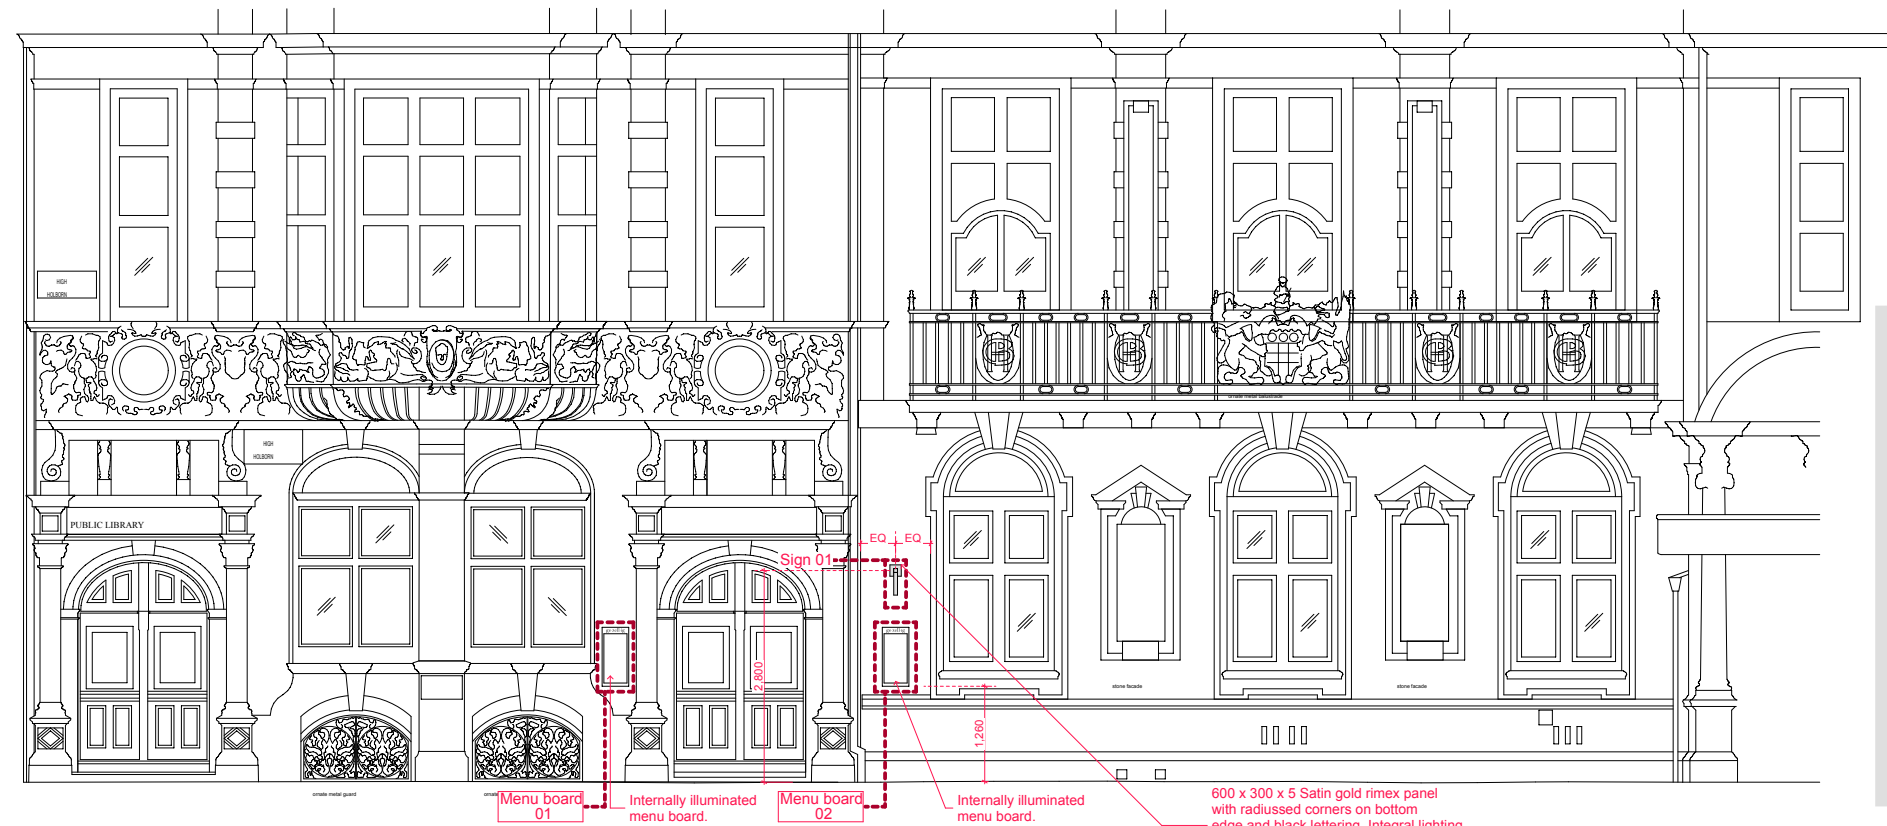

Job Title	<b>Colonel Saab, 193 - 197 High Holborn</b>
Client	<b>Noor Group of Hotels</b>
Status	<b>PLANNING</b>
Format	A3
Scale	1:100 @ A3
Drawn by	1:50 @ A1
Date	
Notes	
Revisions	
<b>External Elevation - Existing</b>	

**01 External Elevation - Proposed Signage 01 1:100**

**02 Projecting Signage Detail 1:10**

**03 External Elevation - Proposed Signage 01 1:100**

**04 Proposed Projecting Sign 1:50**

**05 Proposed Menu Board 1:50**

**06 Menu Board Detail 1:20**

**07 Fixing Detail - Menu Board 1:5**

**08 Fixing Detail - Projecting Sign 1:5**