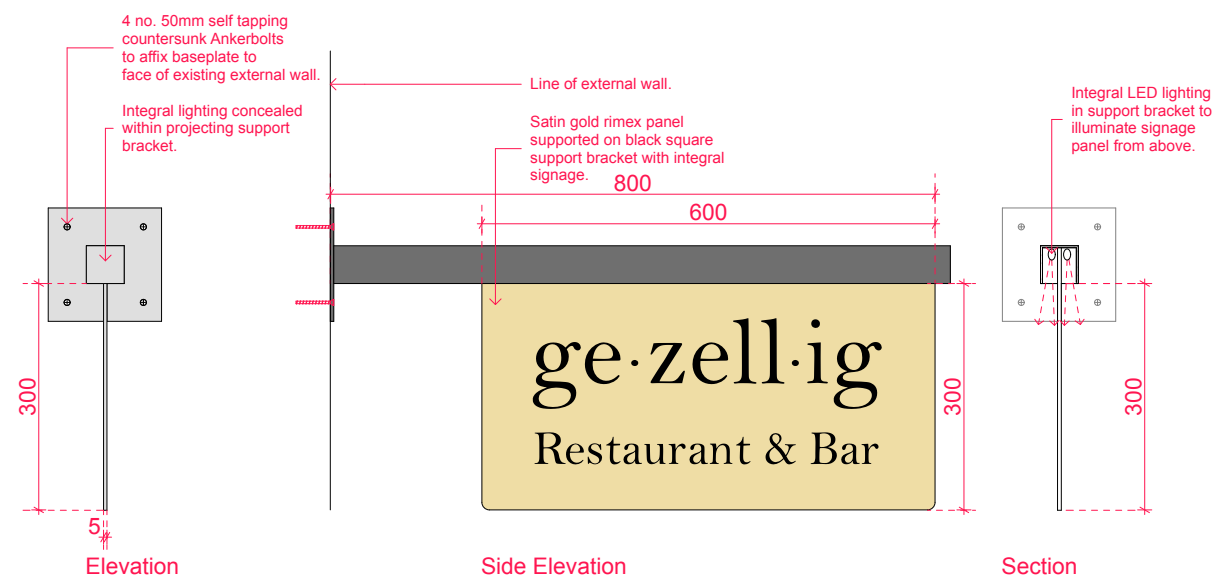

Job Title	<b>Colonel Saab, 193 - 197 High Holborn</b>
Client	<b>Noor Group of Hotels</b>
Status	<b>PLANNING</b>
Format	A3
Scale	1:100 @ A3
Drawn by	1:50 @ A1
Date	
Notes	
Revisions	
<b>External Elevation - Existing</b>	

**01 External Elevation - Proposed Signage 01 1:100**

**02 Projecting Signage Detail 1:10**

**03 External Elevation - Proposed Signage 01 1:100**

**04 Proposed Projecting Sign 1:50**

**05 Proposed Menu Board 1:50**

**06 Menu Board Detail 1:20**

**07 Fixing Detail - Menu Board 1:5**

**08 Fixing Detail - Projecting Sign 1:5**