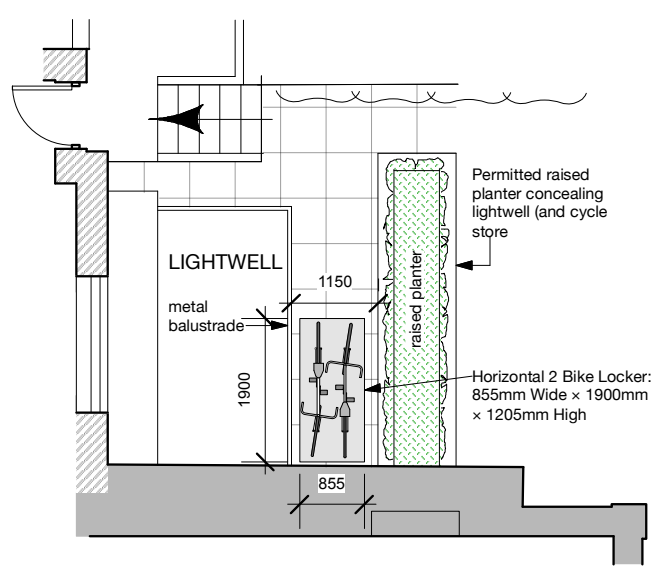

Site Plan Showing Cycle Storage Locations - Not to Scale

Rear (north-west) Elevation

Flat 2 Cycle Storage 1:50@A2, 1:100@A4

Side (south-west) Elevation

Flat 1 Cycle Storage 1:50@A2, 1:100@A4

<https://www.thebikestoragecompany.co.uk/product/the-horizontal-2-bike-locker/>

5 Templewood Avenue
Hampstead NW3 7UY

Details of Cycle Storage
Ref: 1046-AP14 11.05.21
Scale 1:50@A2, 1:100@A4

BROD WIGHT
Architects
8a Baynes Mews --- London --- NW3 5BH

www.brodwight.co.uk office@brodwight.co.uk
Tel 020 7722 0810 This drawing is copyright