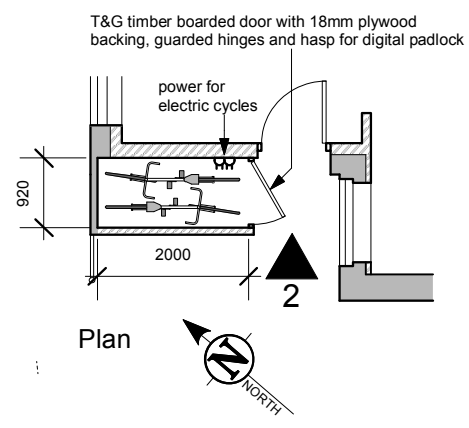

Site Plan Showing Cycle Storage Locations - Not to Scale

Rear (north-west) Elevation

Flat 2 Cycle Storage 1:50@A2, 1:100@A4

Side (south-west) Elevation

Flat 1 Cycle Storage 1:50@A2, 1:100@A4

<https://www.thebikestoragecompany.co.uk/product/the-horizontal-2-bike-locker/>

5 Templewood Avenue
Hampstead NW3 7UY

Details of Cycle Storage
Ref: 1046-AP14 11.05.21
Scale 1:50@A2, 1:100@A4

BROD WIGHT
Architects
8a Baynes Mews --- London --- NW3 5BH

www.brodwight.co.uk office@brodwight.co.uk
Tel 020 7722 0810 This drawing is copyright