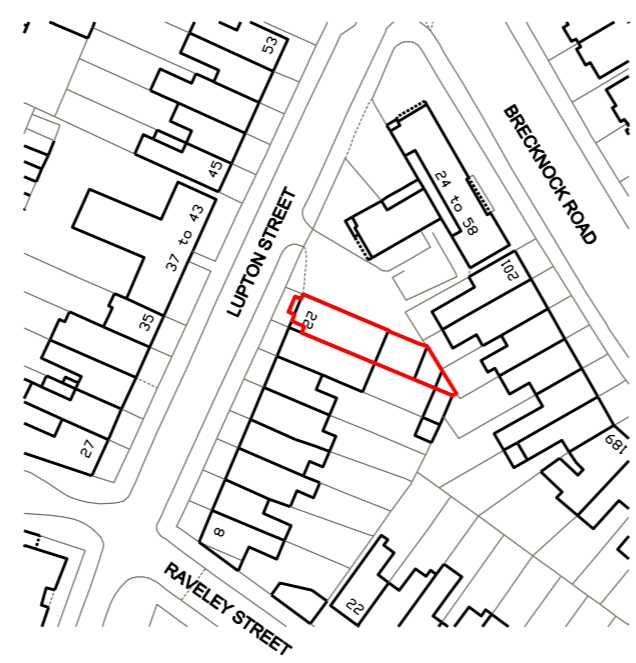

ALL DIMENSIONS TO BE CHECKED ON SITE.
COPYRIGHT RESERVED.

REVISIONS			
SCALE	DATE	DRAWN	CHECKED
1:1250	15.07.21	SD	

PROJECT
22 LUPTON STREET
LONDON
NW5 2HT

DRAWING
LOCATION PLAN

zda Zuber
Dobson
Architects