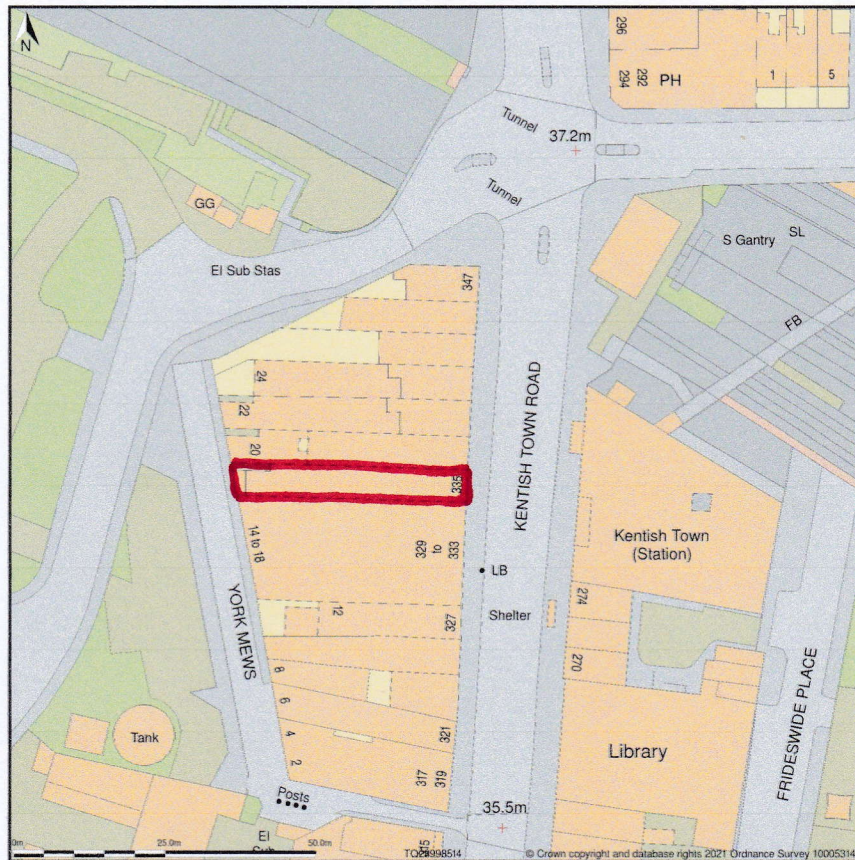

335 Kentish Town Road, London, Camden, NW5 2TJ

Site Plan shows area bounded by: 528922.42, 185074.16 529063.85, 185215.59 (at a scale of 1:1250), OSGridRef: TQ28998514. The representation of a road, track or path is no evidence of a right of way. The representation of features as lines is no evidence of a property boundary.

Produced on 23rd Jul 2021 from the Ordnance Survey National Geographic Database and incorporating surveyed revision available at this date. Reproduction in whole or part is prohibited without the prior permission of Ordnance Survey. © Crown copyright 2021. Supplied by www.buyaplan.co.uk a licensed Ordnance Survey partner (100053143). Unique plan reference: #00653634-C90AAE