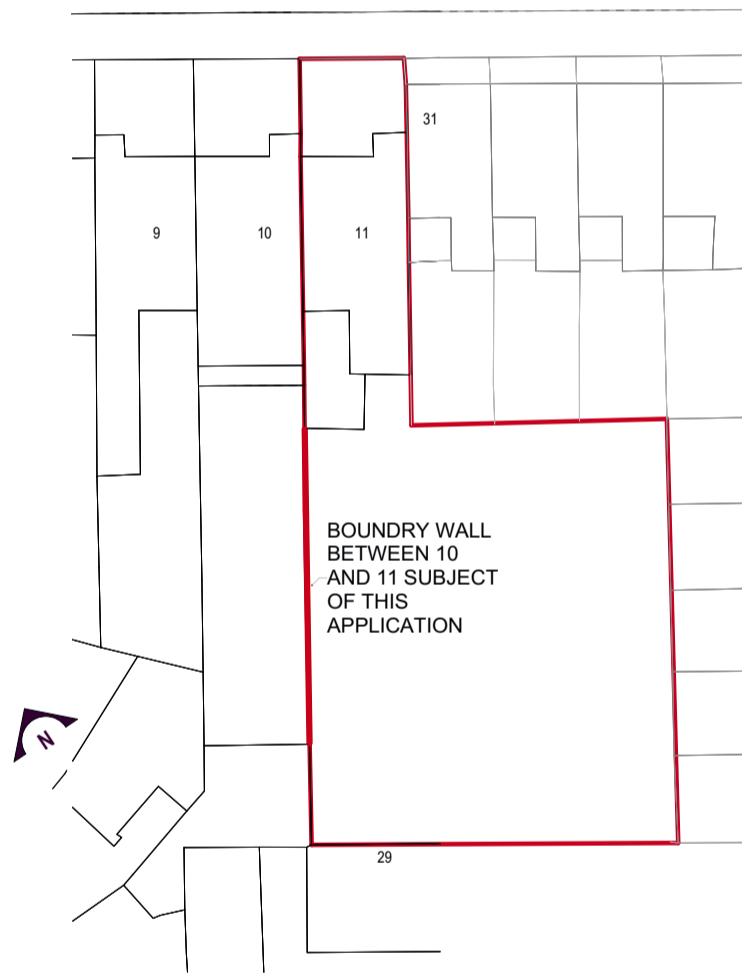

CHALCOT SQUARE

SITE PLAN SCALE 1:500/A4 DR NO: 11CS 001 DATE: 20 JULY 2021	REV: A (2021 07 23) x x	CLIENT: ADDRESS: 11 Chalcot Square London NW1 8YB	Robert Alexander Interior Design & Architecture Spaces The Bower Building 4 Roundwood Avenue Stockley Park UB11 1AF robert@raidarchitecture.com
---	-------------------------------	--	---