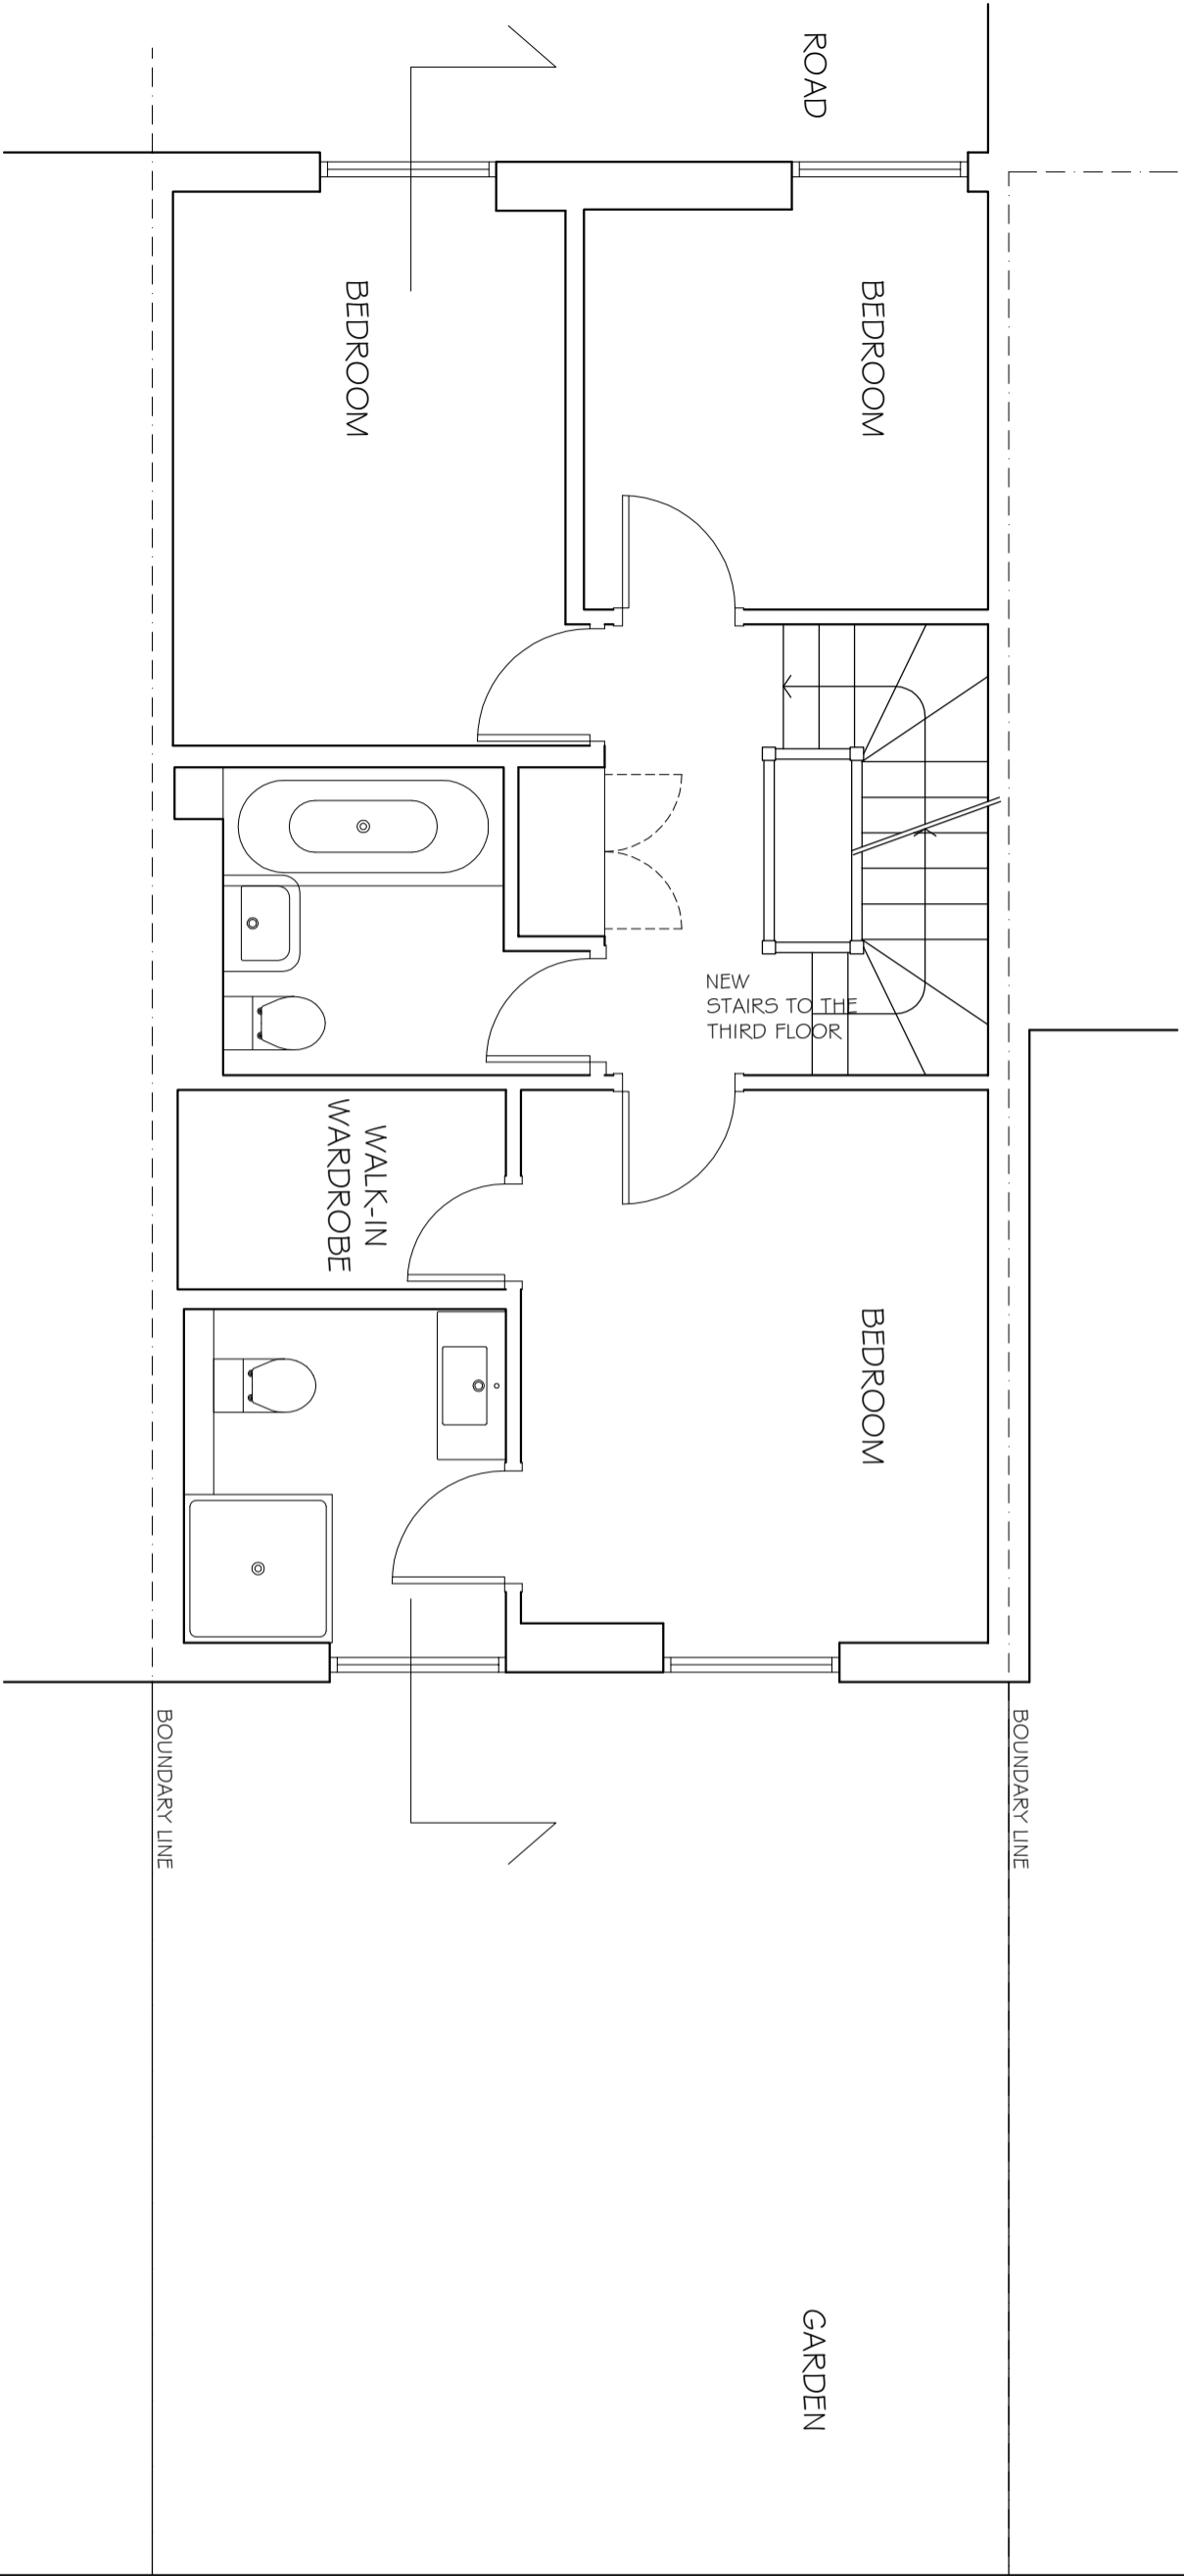

REVISIONS
REV/ DATE REVISION NOTES:

KEY

NOTES
1. Do not scale & do not rely on this drawing
2. All dimensions are given in millimetres unless otherwise stated
3. Report all drawing errors, omissions and discrepancies to the architect/designer.

KASIA WHITFIELD DESIGN

JOB 78 HAWTREY ROAD
LONDON NW3 3SS
TITLE PROPOSED SECOND FLOOR PLAN

DATE	SCALE	STATUS
2021.06.07	1:50@A3	PLANNING
PROJECT NO.	DRAWING NO.	REVISION
HR78	PP1