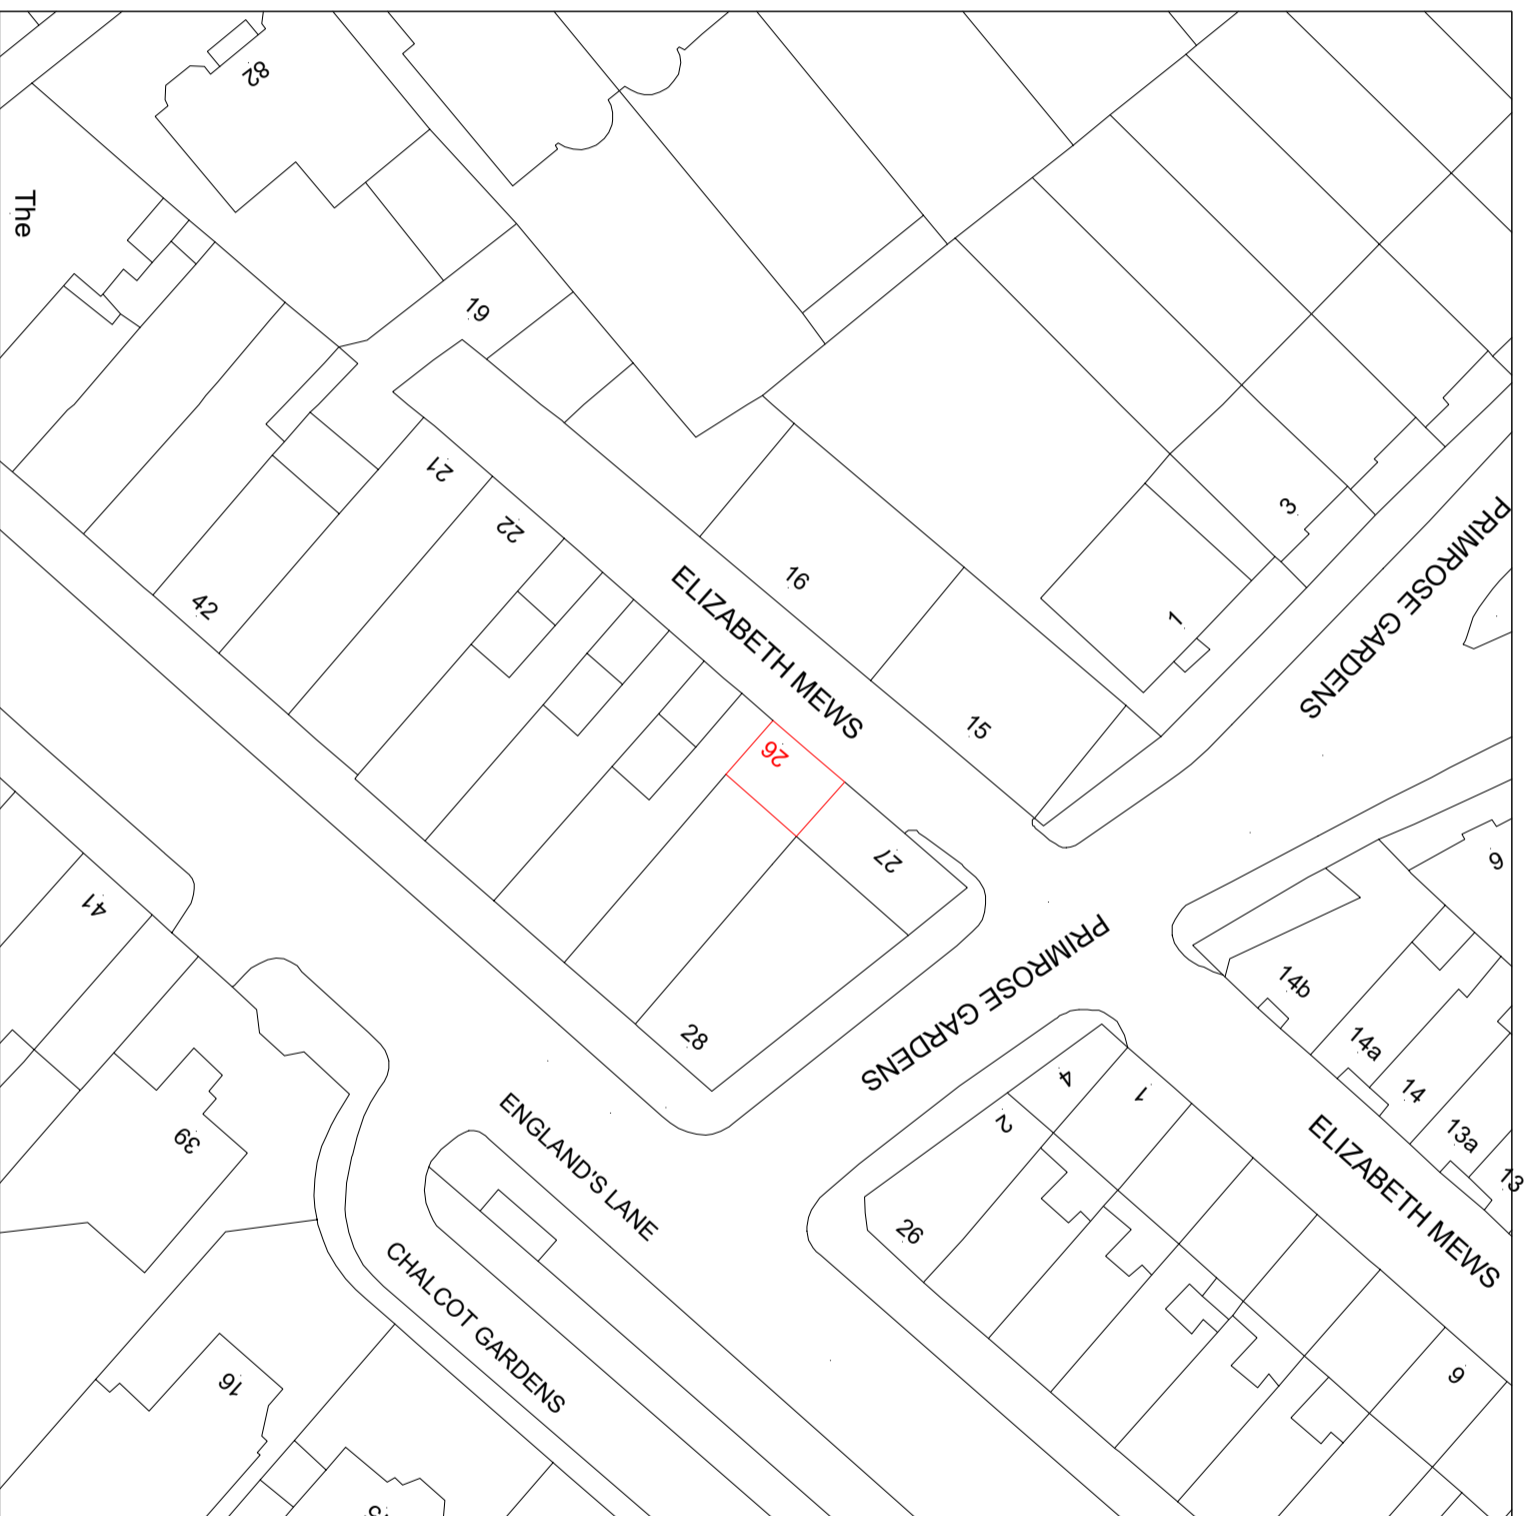

BLOCK PLAN (SCALE 1:500 @ A3)

26 Elizabeth Mews BELSIZE PARK London NW3 4UH

20 0 20