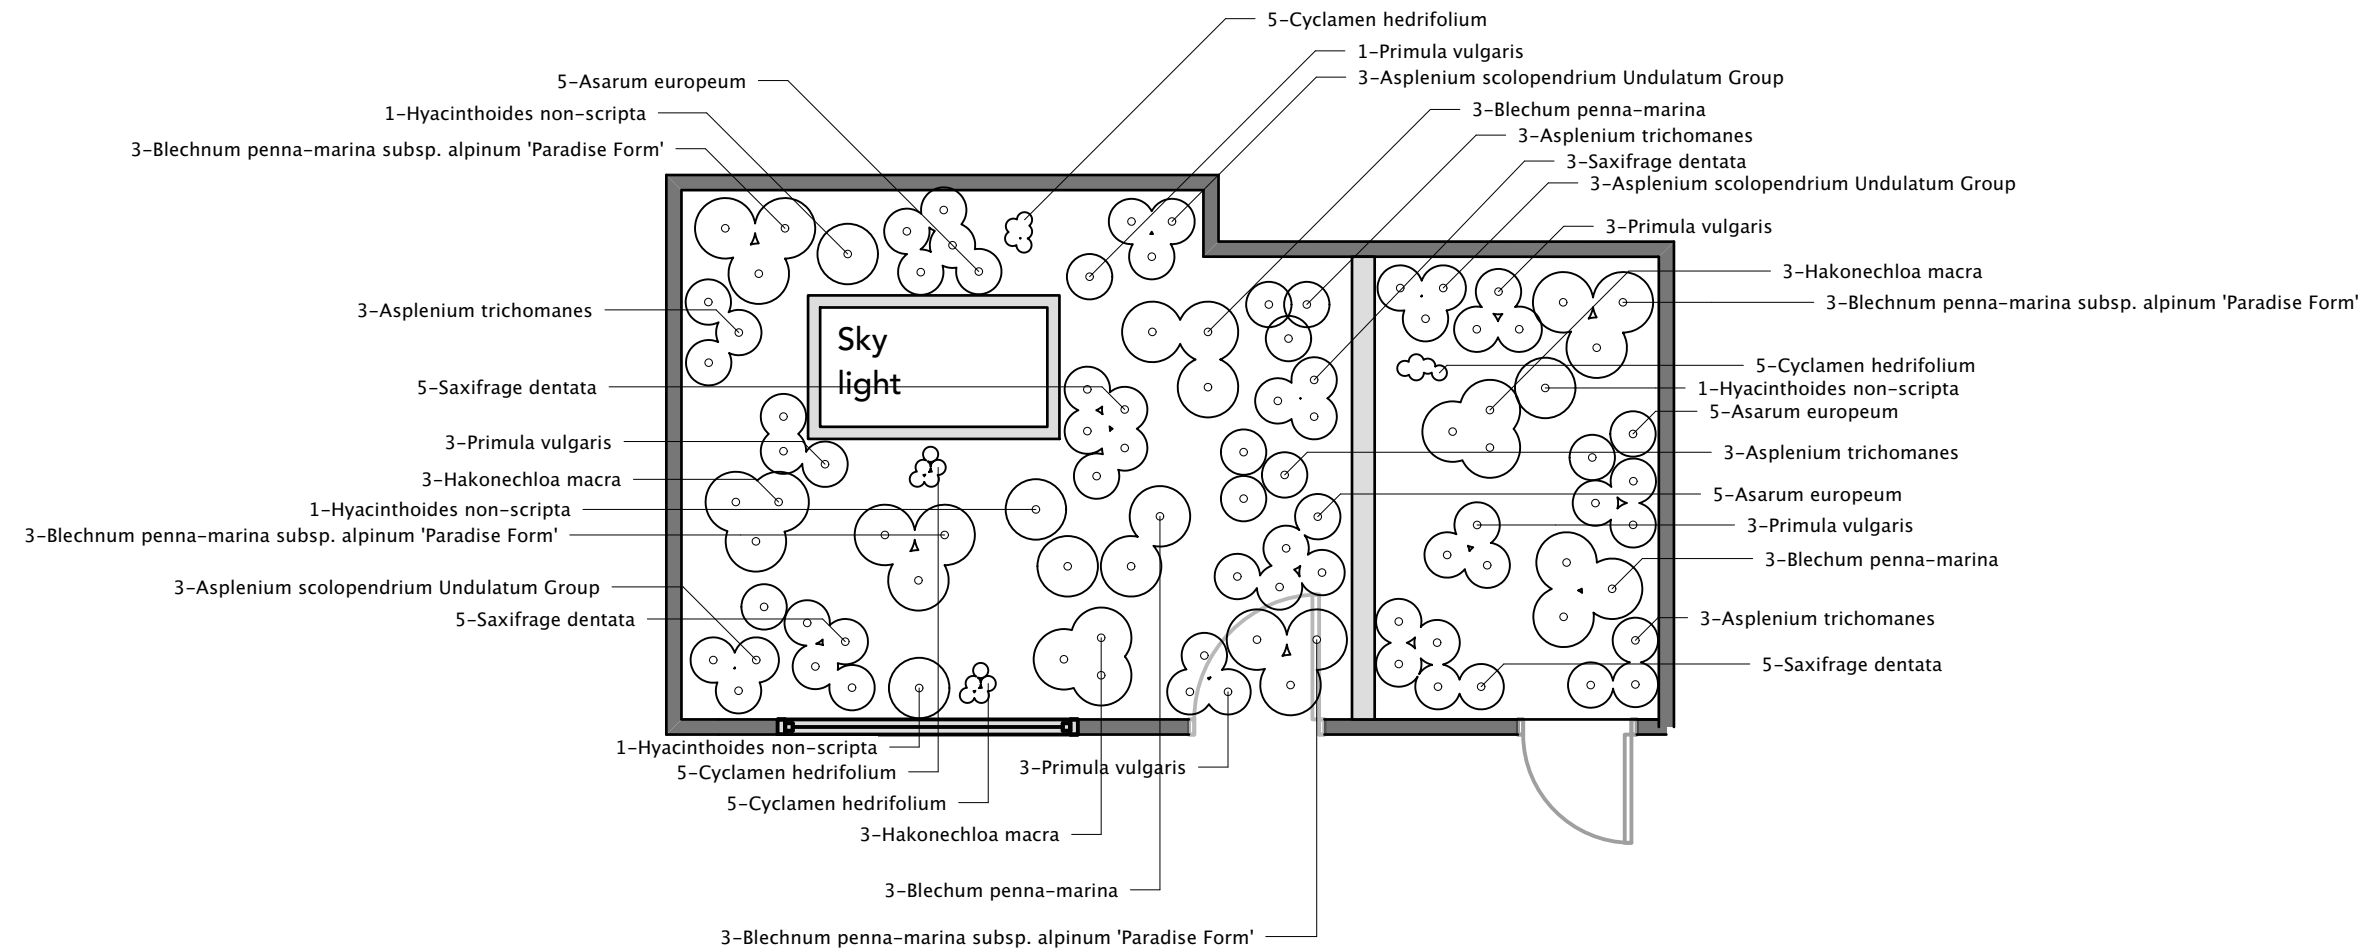

# Planting Plan Studio/ Storage Geen Roof

1:50 @ A3 Do NOT scale from this drawing, all measurements to be checked on site and any discrepancies discussed with designer.

Title <b>Green Roof</b>		
Drawing Number <b>NN168</b>	Drawn By <b>N.Nuttall</b>	Date <b>22/12/2020</b>
CAD File Name <b>Gibson v2021.vwx</b>		