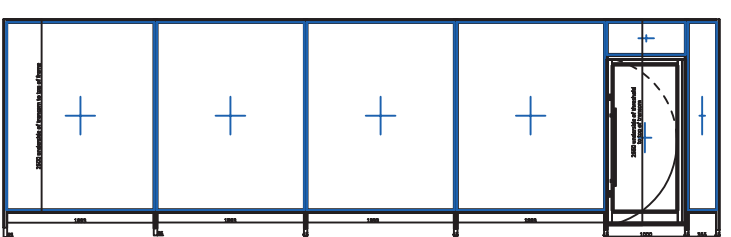

Mezzanine

Scale 1:100  
2m

Ground Floor  
Unit 5 Harben Parade  
Finchley Road

London Borough of Camden,  
Old Town Hall Judd Street WC1H 9JE

Front Elevation