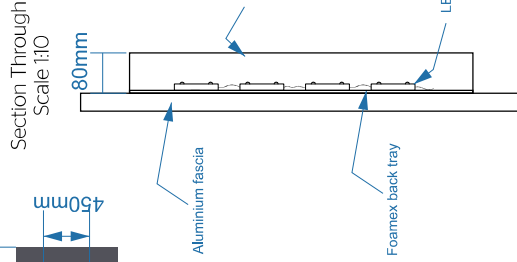

2 Sign Description
Glazing privacy vinyl
Etched vinyl with fret cut detail
face applied to glazing.
Scale 1:50

4 Sign Description
Entrance door surround
Acrylic light box, internally illuminated
via LED.

1 Sign Description
Anytime Fitness logo.
Built up rimless stainless steel letters and logo with 80mm returns
finished RAL 9005 gloss. 5mm opal acrylic faces with
plum purple vinyl detail applied. Block out vinyl strip used
to create letter split. Internally illuminated via LEDs for full face illumination.
Fixed to building via 2No 25mm fixing rails.
Scale 1:50
*Sizes subject to survey

3 Sign Description
Anytime Fitness projection sign (double sided)
Fabricated aluminium panels finished Pantone 425c
with fret cut detail. 15mm pushed through opal acrylic,
with plum purple vinyl detail face applied.
Internally illuminated via LEDs.
Scale 1:20

this is our client

RISE, COFFEE & JUICE
5
HARBEN PARADE
LONDON

these are your colours

project

drawing number: 15750 pages: 1/2
scale @ A3:
date: 04.03.21
designer: A.L.
project ID: BUILDING SIGNAGE

changing your mind?

	A	B	C	D	E
A.L.	06.05.21 Amended as per email notes				
A.L.		15.06.21 new shop front added			
A.L.			15.07.21 added new manifestation vinyl & section through		

decision made!

Part of the strata group