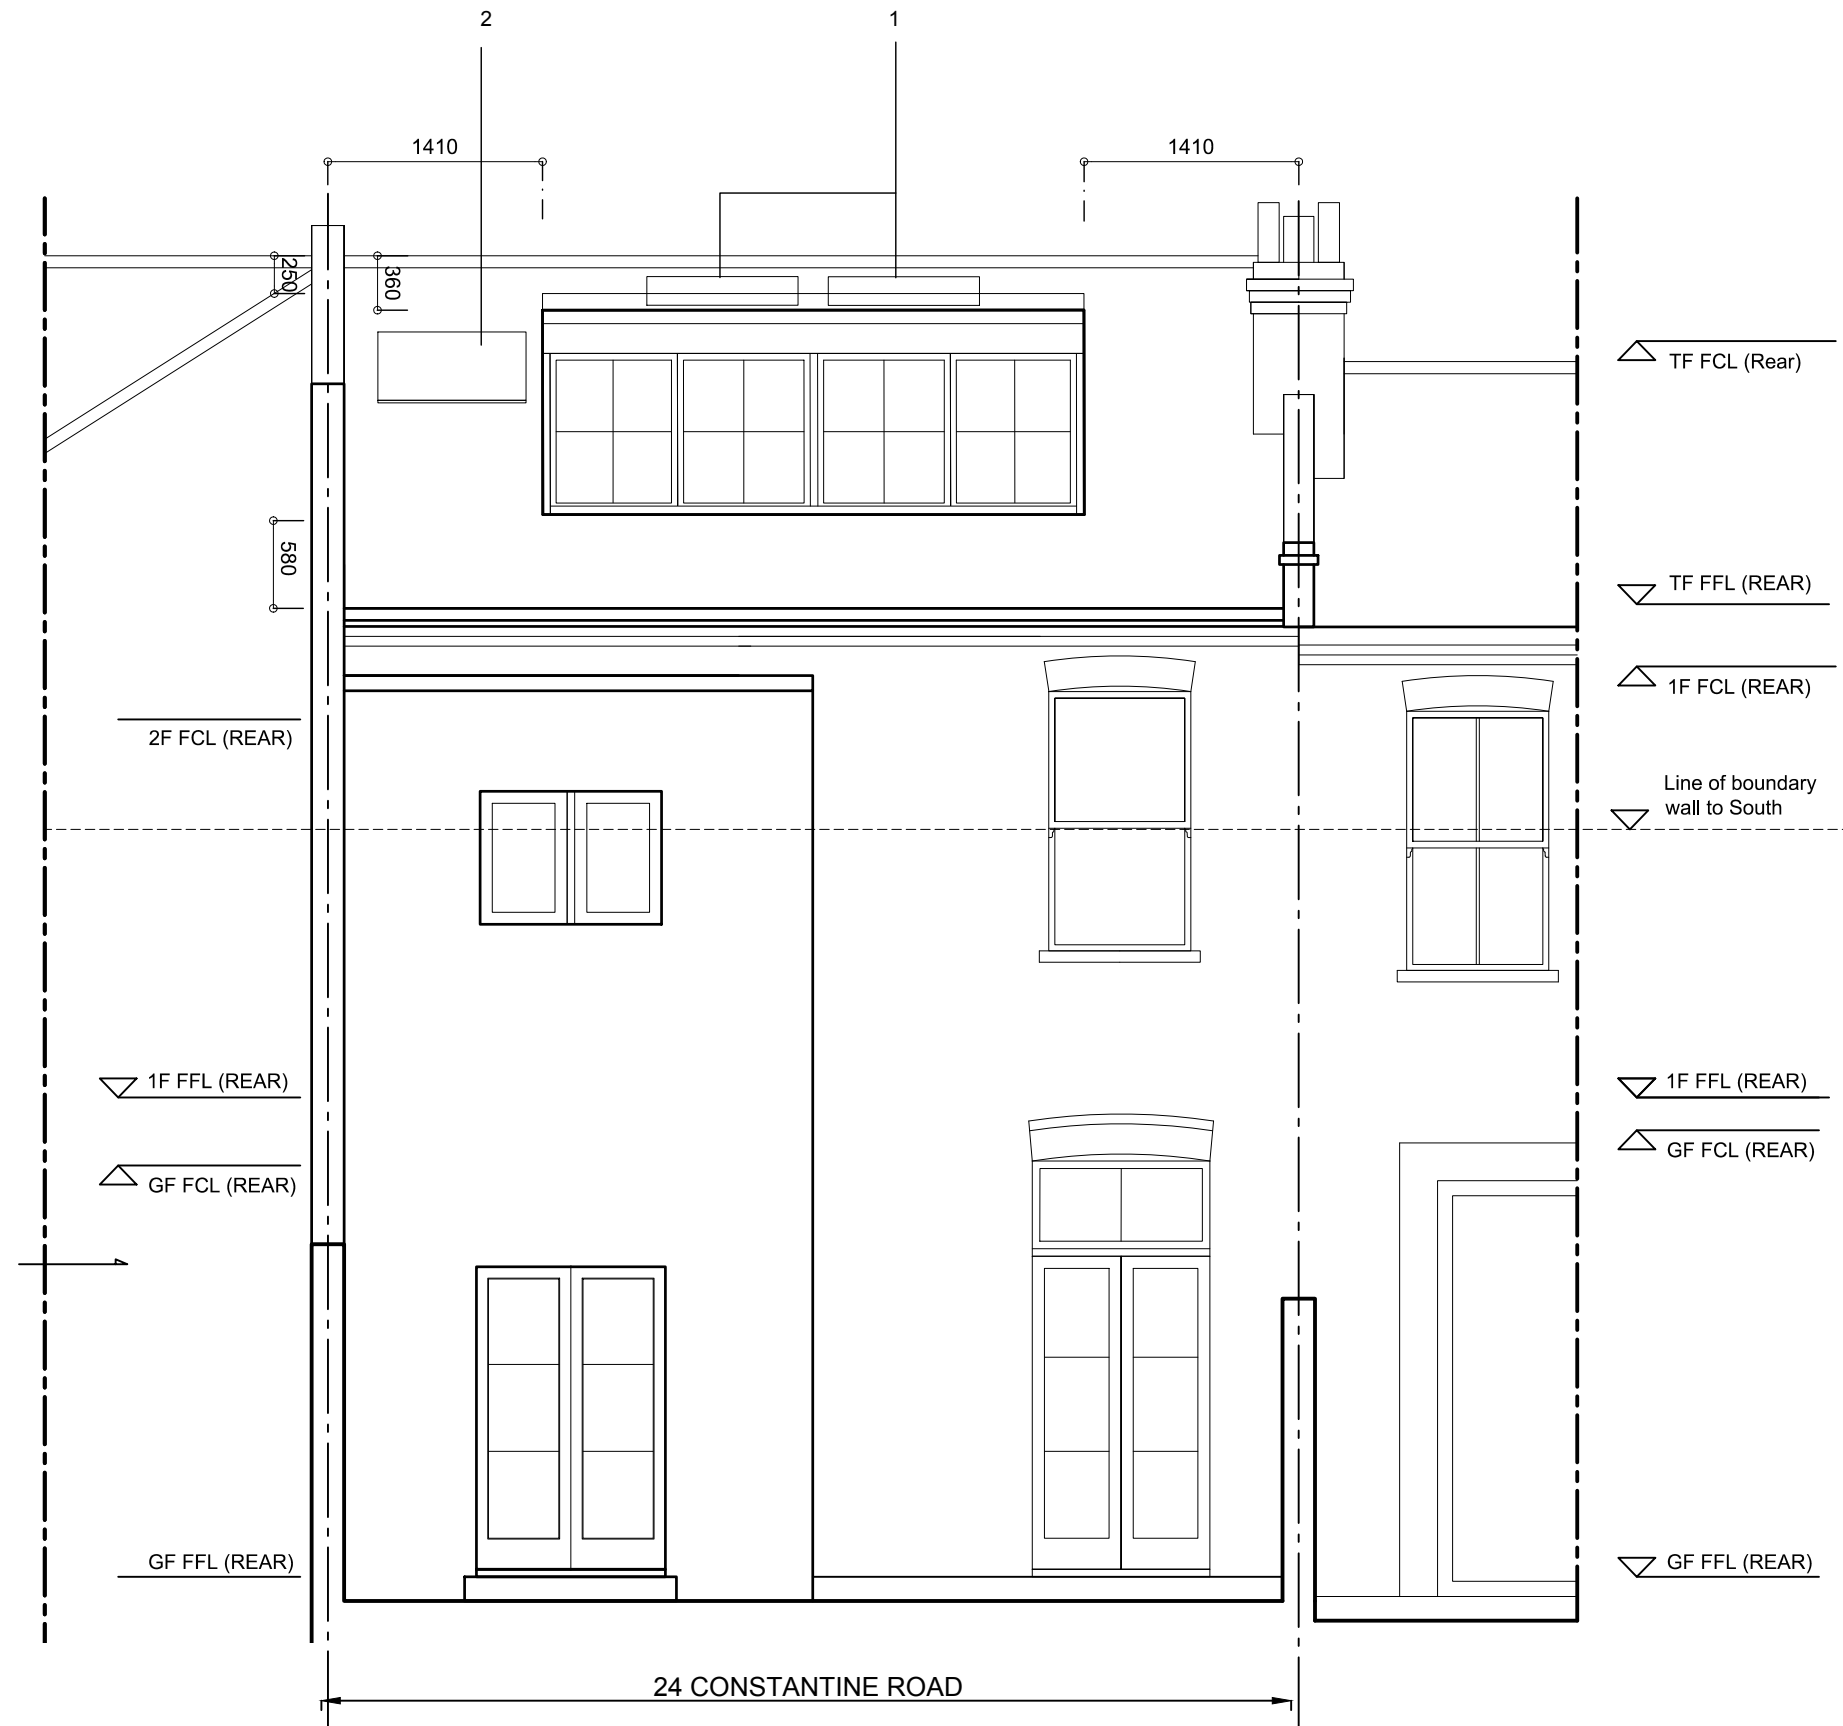

- Legend**
- 1. Simple flat skylight
  - 2. Rooflight

**Proposed Rear Elevation**

Drawing No. DL014 Scale 1:50 @A3	REV: G 13.07.21	<b>24 Constantine Road</b> Mr and Mrs Dilley	<b>PLANNING ISSUE</b>	<b>NON MATERIAL AMENDMENT</b>
-------------------------------------	--------------------	---	-----------------------	-----------------------------------