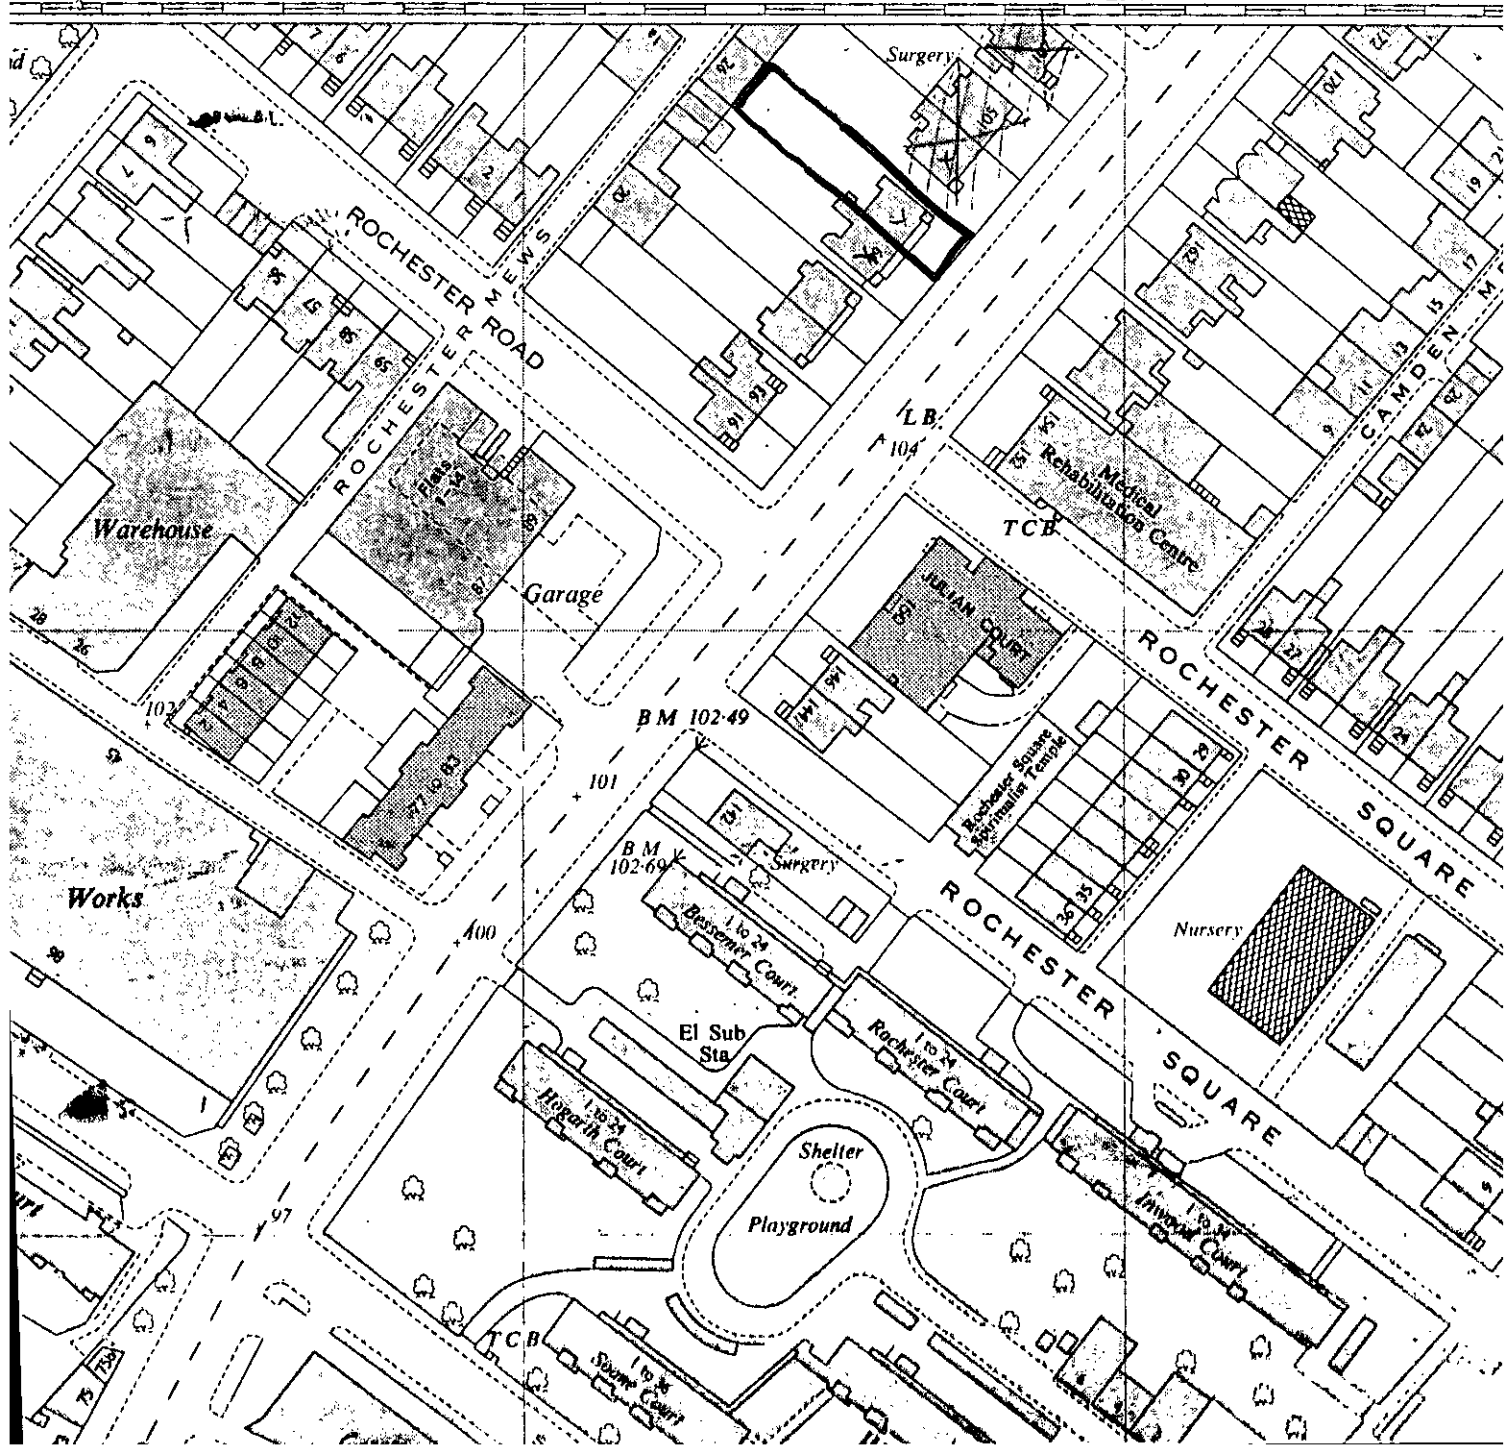

11/13/5/2

London Borough of Camden
Town and Country Planning Act 1971 (sections 36 & 37)
APPLICATION DATED

Premises **101 CAMDEN ROAD, NW1**
Verged RED above

Scale **1:1250**

North

Warehouse

Garage

Works

Basement Court

El Sub Sta

Repair Court

Shelter

Playground

Rochester Court

ROCHESTER

ROCHESTER

Nursery

SQUARE

ROCHESTER

SQUARE

SQUARE

CAMDEN

SQUARE