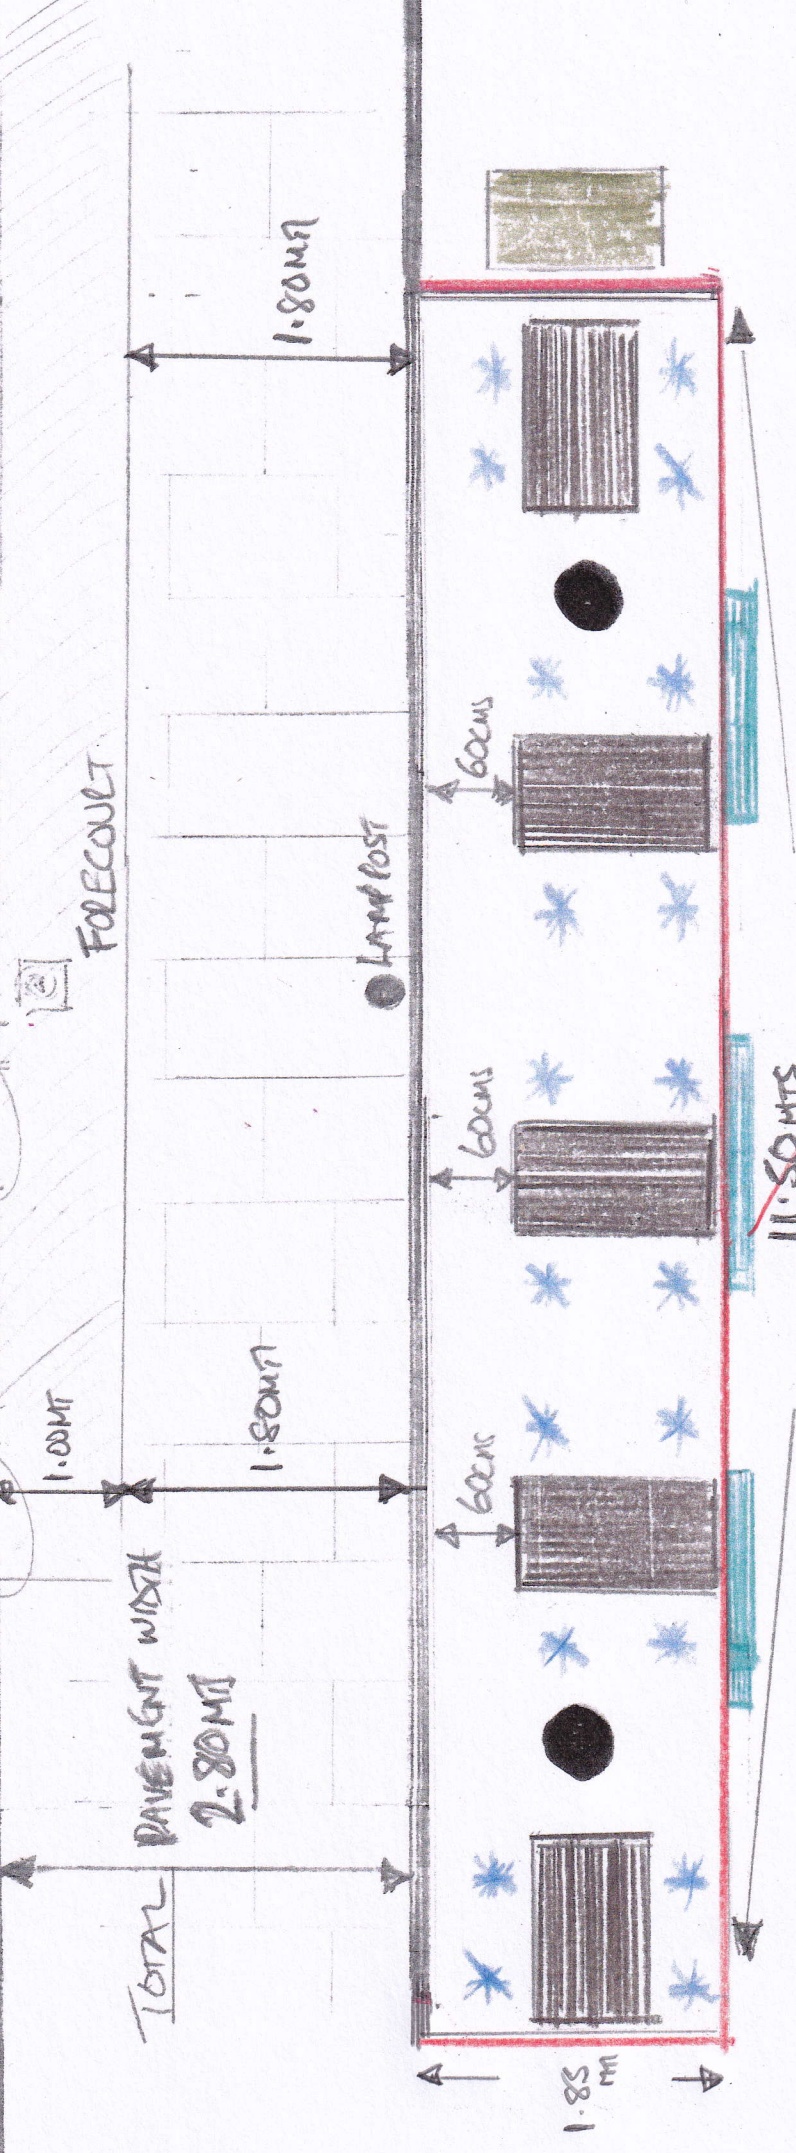

WHITFIELD GARDENS

GIGS TAKEAWAY IN

GIGS RESTAURANT

- TABLES: 1200 X 600 mm
- CHAIRS: 500 X 500 mm
- UMBRELLA: [Symbol]

- BALUSTRADE W/LE [Symbol]
- BV M PLANTER [Symbol]
- PLANTERS [Symbol]

WHITFIELD ST