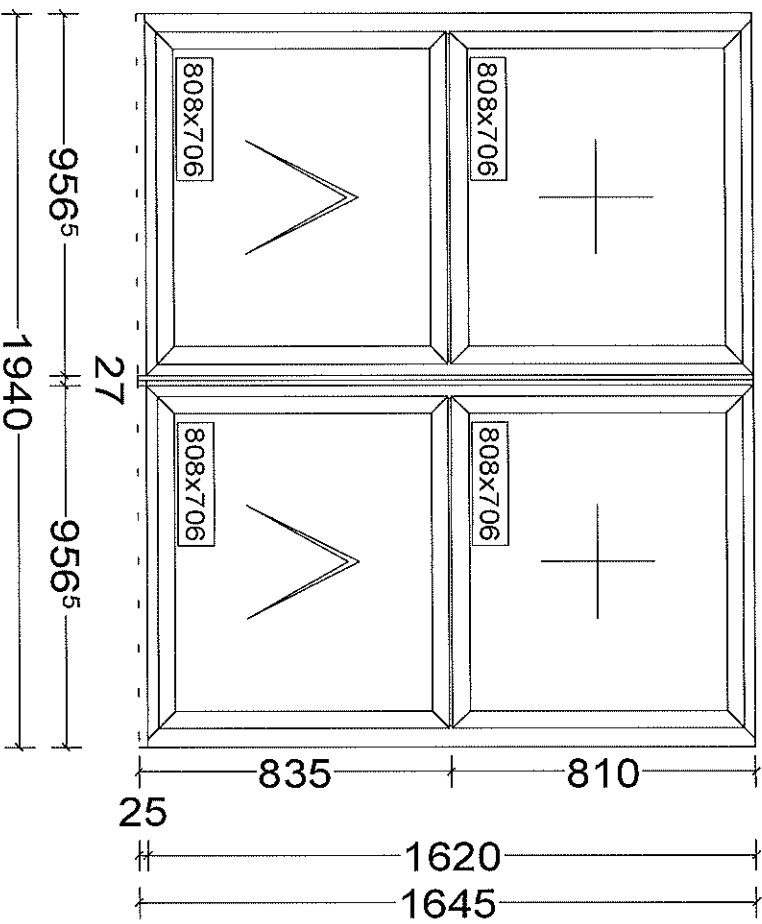

Position Drawing Outside

Scale: 1 : 20

Person in Charge: Cilla Vekria

Page:

1

Date:

13/10/2020

Time:

03:14 pm

Job No/:

34781

Job:

Cristian 3356

Pos: W1.1MW1.2MW1.3

Qty: 3 Scale 1:20

RAL 9005M

FRONT