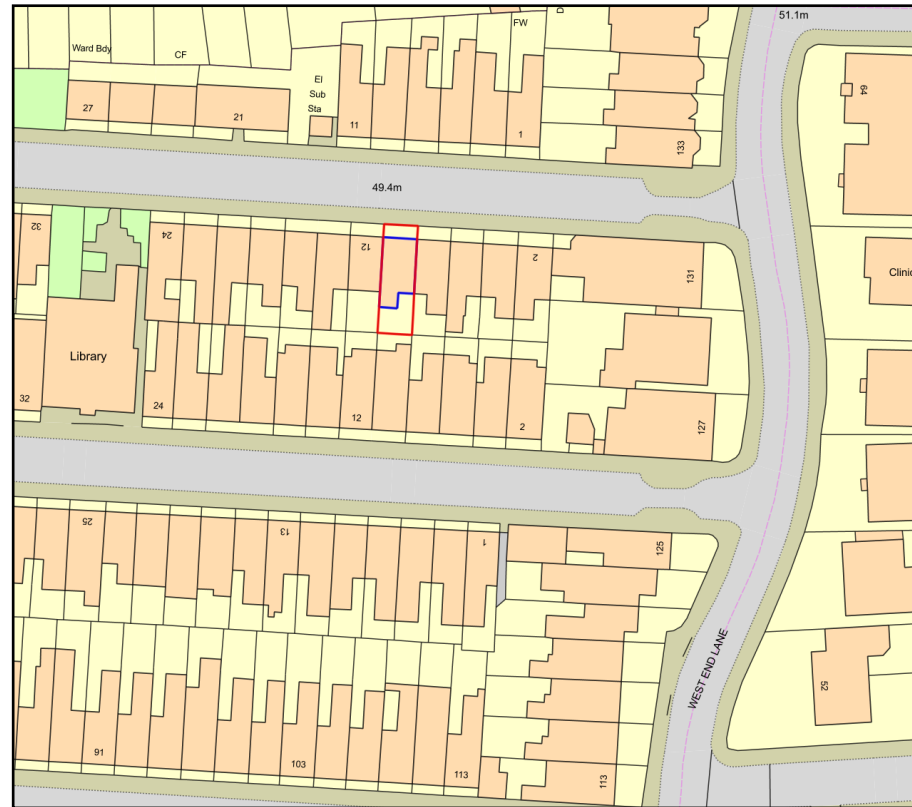

10 Dynham Road

Plan Produced for: Rebecca Lamb

Date Produced: 04 Jun 2021

Plan Reference Number: TQRQM21155095525134

Scale: 1:1250 @ A4

© Crown copyright and database rights 2021 OS 100042766