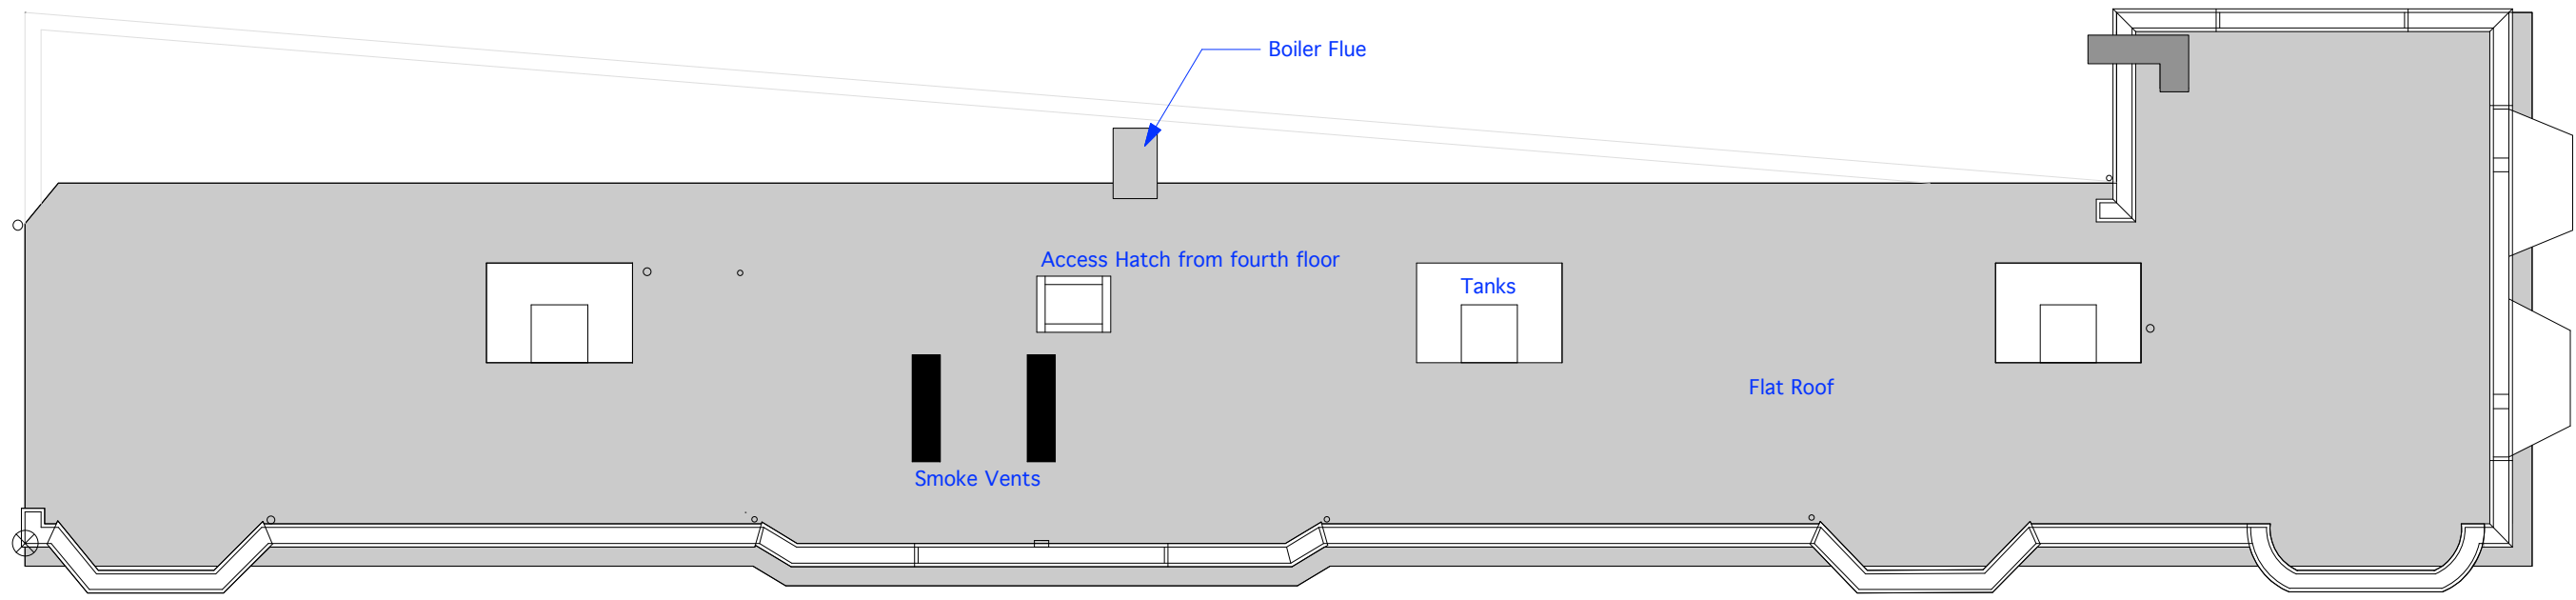

Project: Cleveland Court

Title: Ground Floor Plan Existing

Date: 22.01.19 Drawn: jg Scale: 1:100@a3 Drawing Number: cc_pl_x_000 Revision:

Second Floor Plan Existing

First Floor Plan Existing

Rev	Notes	Date

Fourth Floor Plan Existing

Third Floor Plan Existing

Rev	Notes	Date

WORKS 16 upper montagu street
london w1h 2an
020 7224 8750
www.worksarchitecture.com

Project: Cleveland Court

Title: Third and Fourth Plans Existing

Date: 22.01.19 Drawn: jg Scale: 1:100@a3 Drawing Number: cc_pl_x_002 Revision:

Rev	Notes	Date

WORKS 16 upper montagu street
london w1h 2an
020 7224 8750
www.worksarchitecture.com

Project: Cleveland Court

Title: Roof Plan Existing

Date: 22.01.19 Drawn: jg Scale: 1:100@a3 Drawing Number: cc_pl_x_003 Revision:

Holcroft Court

87-115 Cleveland Street
(Under construction)

Cleveland Street

Cleveland Court

Fitzroy Mews