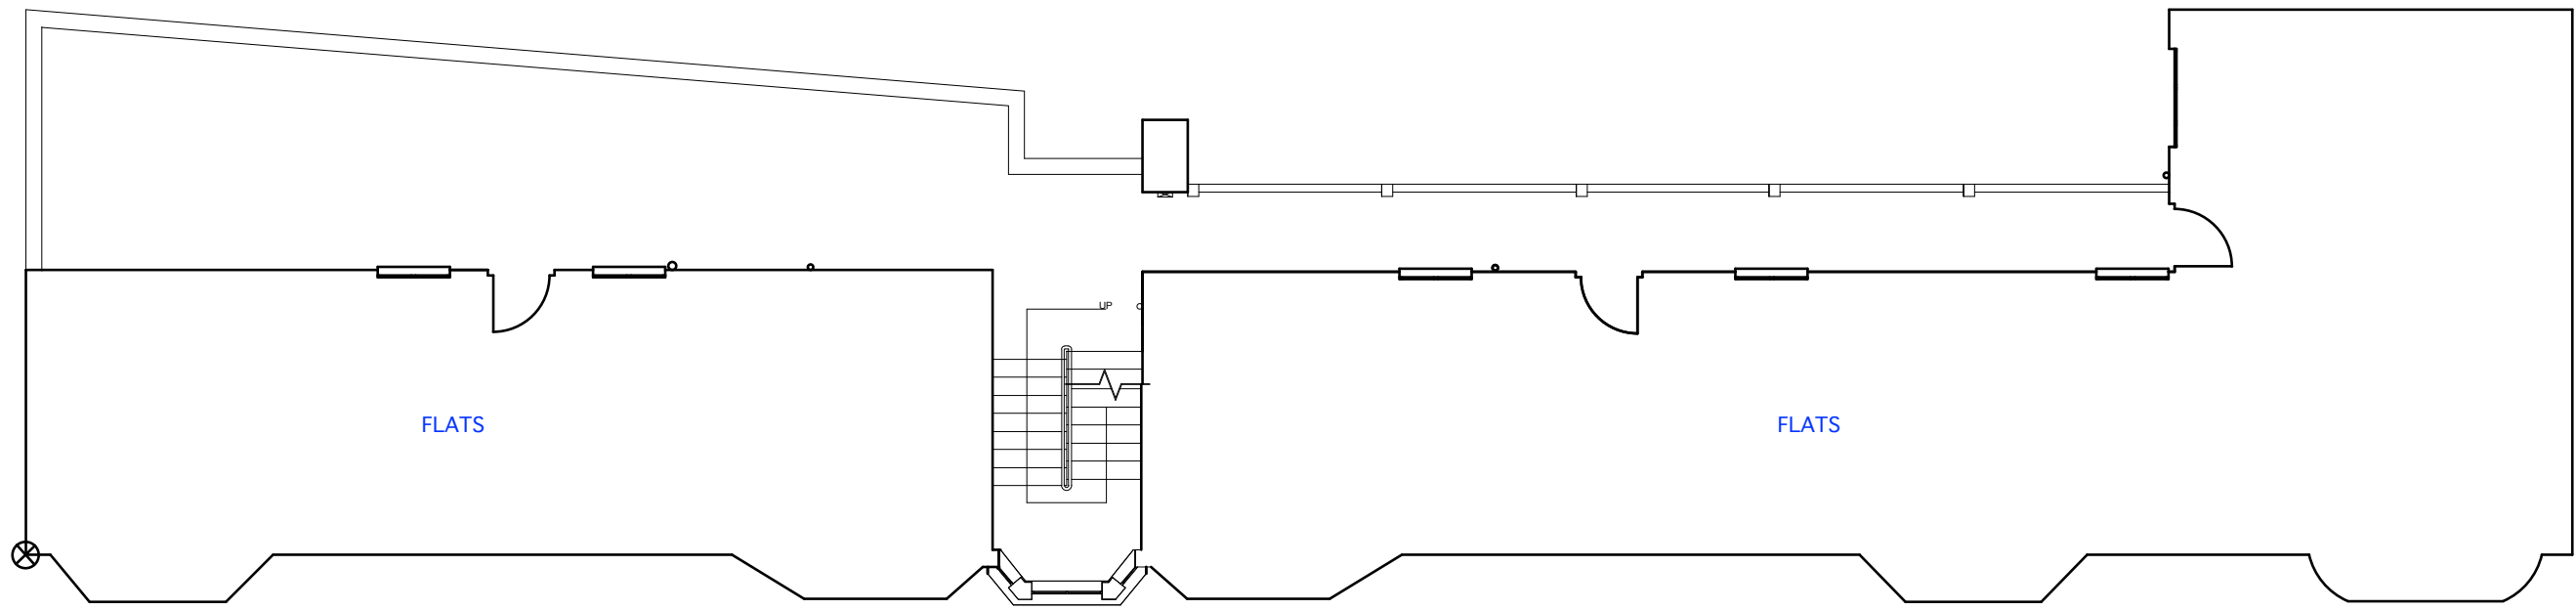

Project: Cleveland Court

Title: Ground Floor Plan Existing

Date: 22.01.19 Drawn: jg Scale: 1:100@a3 Drawing Number: cc_pl_x_000 Revision:

Second Floor Plan Existing

First Floor Plan Existing

Rev	Notes	Date