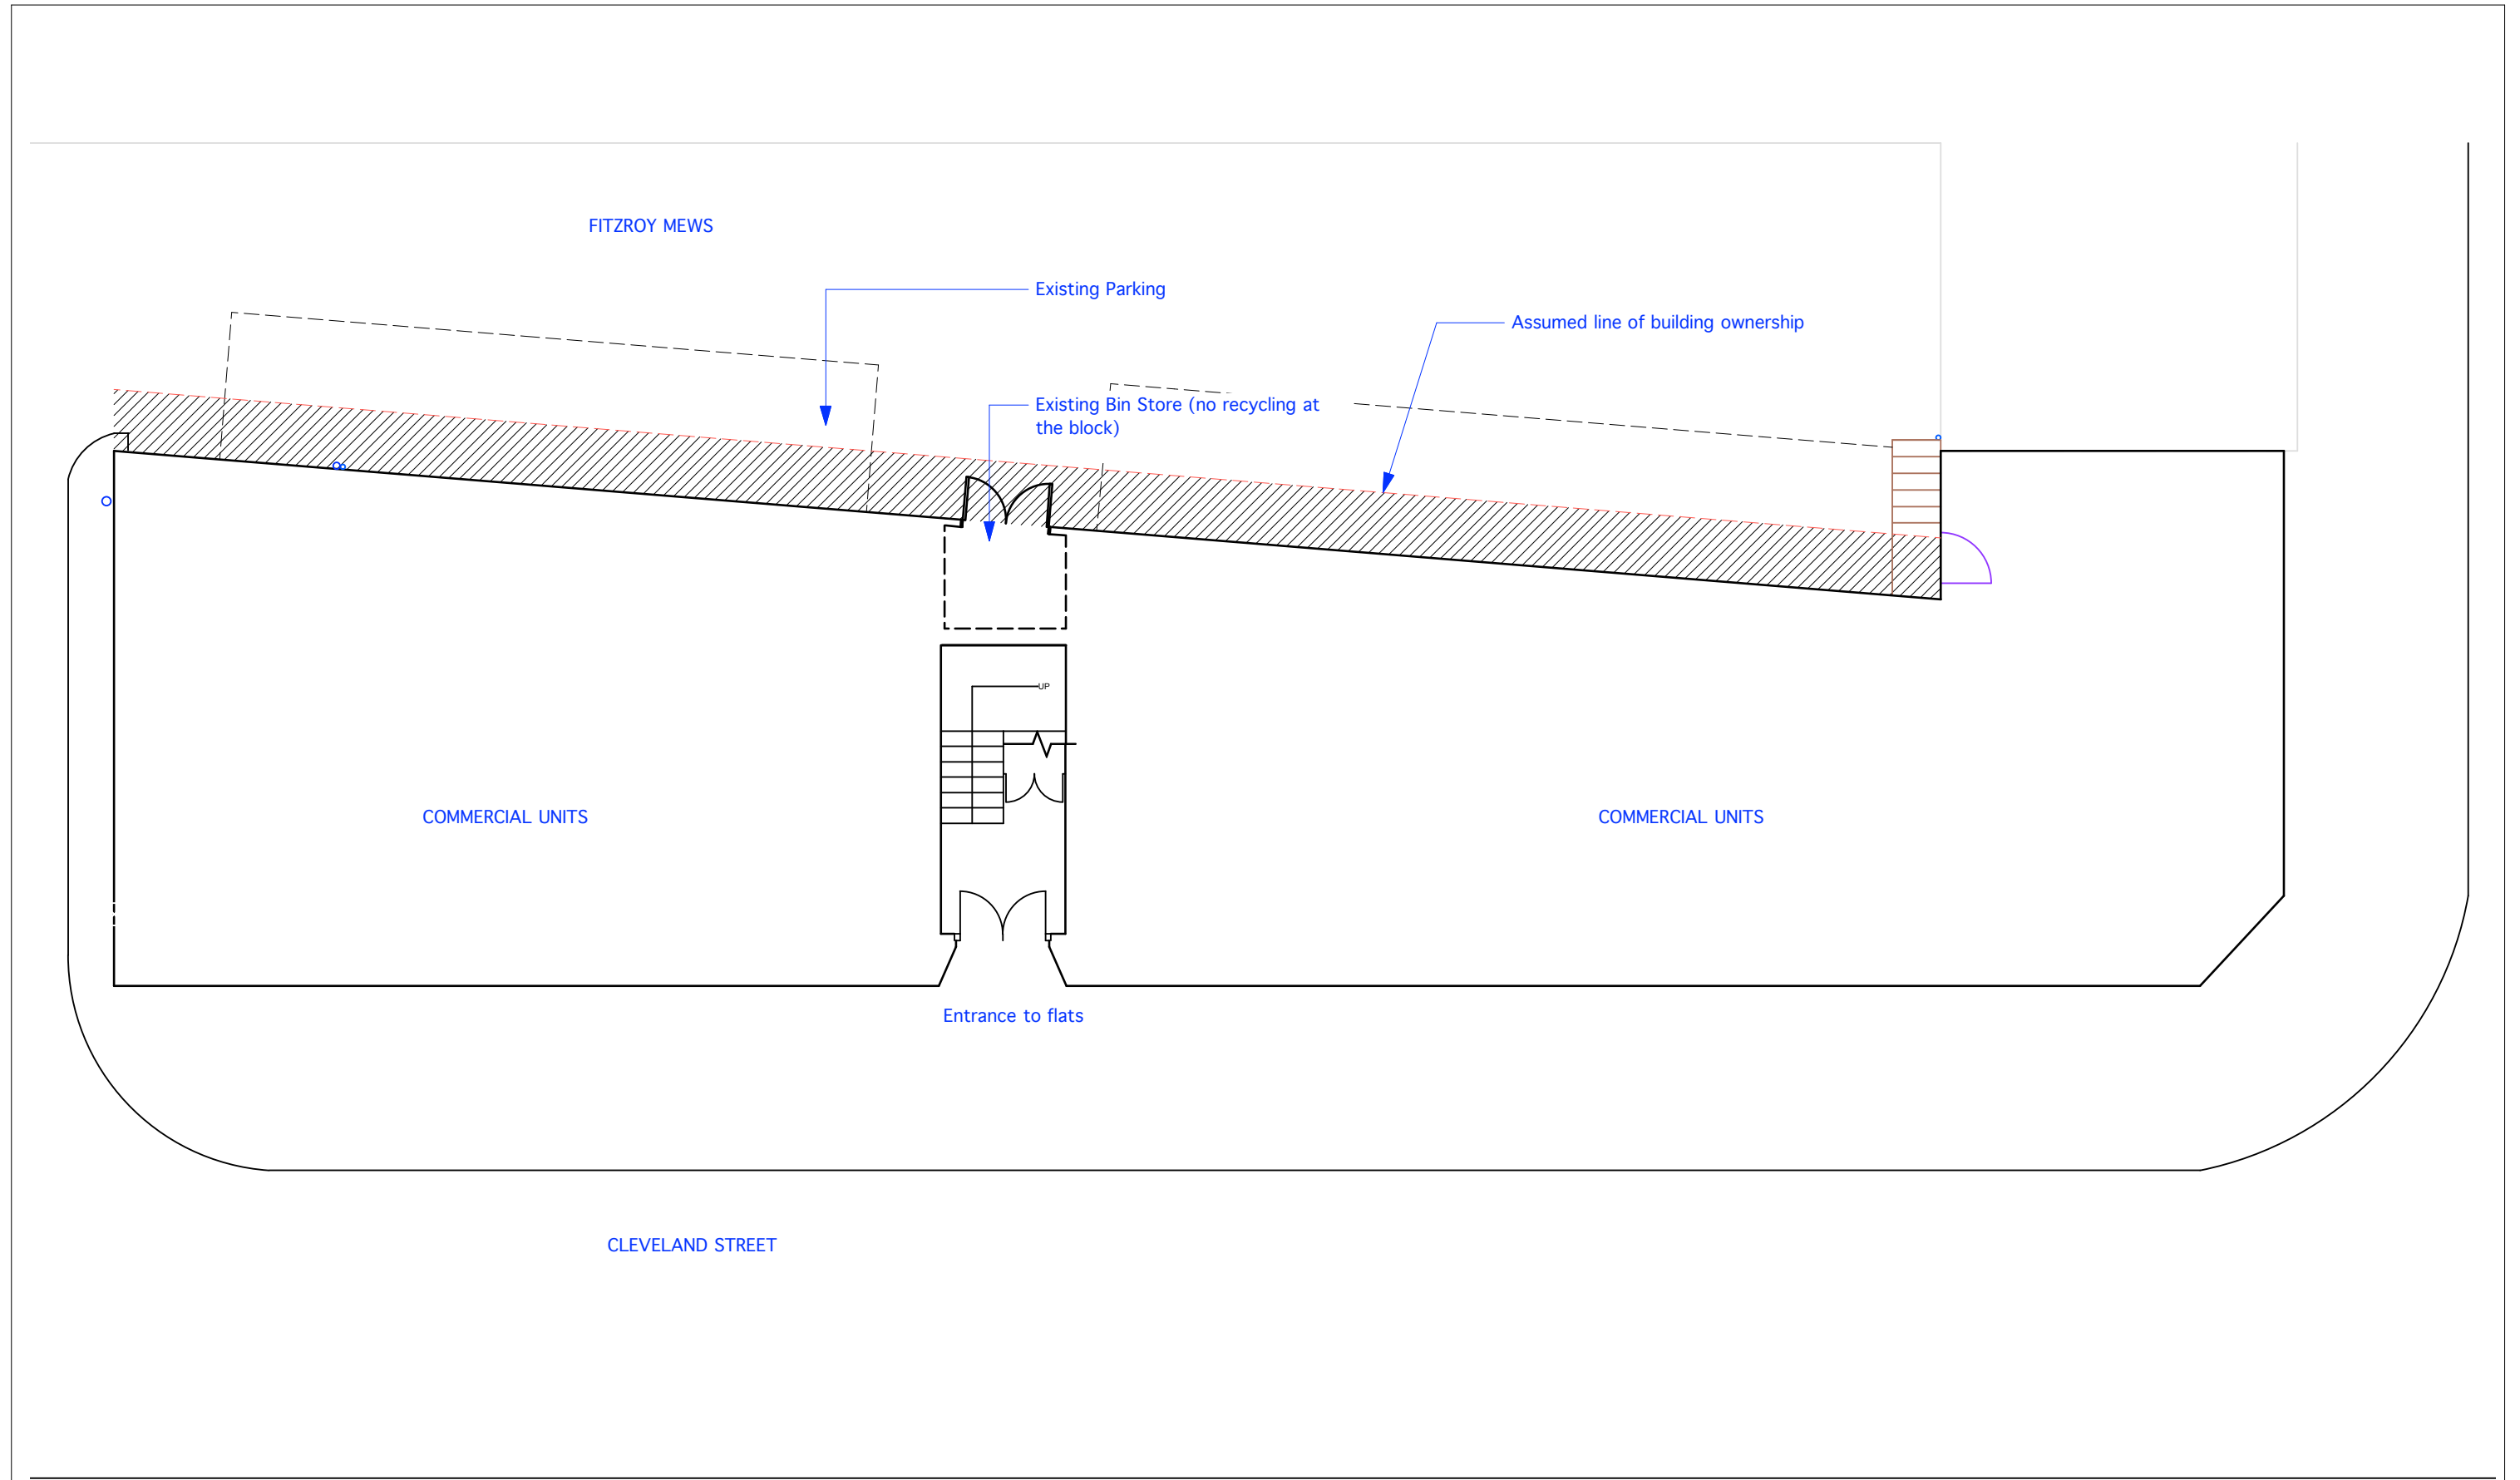

South Elevation

East Elevation

West Elevation

North Elevation

Rev	Notes	Date

PRE-APPLICATION

WORKS
 16 upper montagu street
 london w1h 2an
 020 7224 8750
 www.worksarchitecture.com

Project: Cleveland Court

Title: Existing Elevations

Date: 22.01.19 Drawn: jg Scale: 1:200@a3 Drawing Number: cc_el_x_001 Revision:

Rev	Notes	Date

WORKS 16 upper montagu street
london w1h 2an
020 7224 8750
www.worksarchitecture.com

Project: Cleveland Court

Title: Ground Floor Plan Existing

Date: 22.01.19 Drawn: jg Scale: 1:100@a3 Drawing Number: cc_pl_x_000 Revision:

Second Floor Plan Existing

First Floor Plan Existing

Rev	Notes	Date

Title: Roof Plan Existing

Date: 22.01.19 Drawn: jg Scale: 1:100@a3 Drawing Number: cc_pl_x_003 Revision:

Holcroft Court

87-115 Cleveland Street
(Under construction)

Cleveland Street

Cleveland Court

Fitzroy Mews