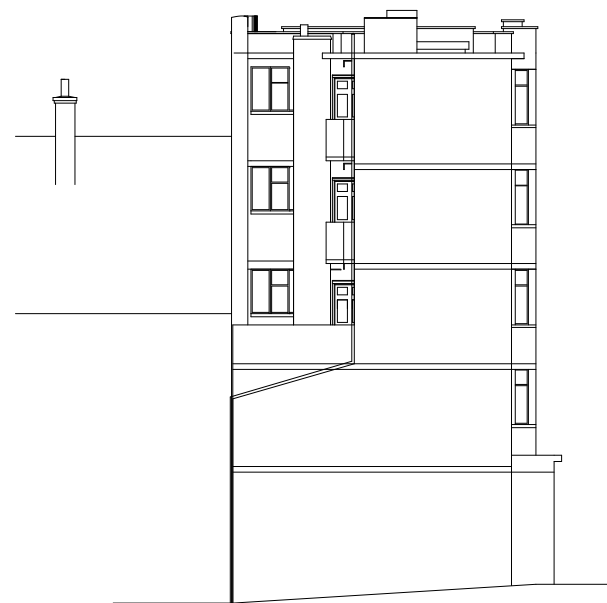

South Elevation

East Elevation

West Elevation

North Elevation

Rev	Notes	Date

PRE-APPLICATION

WORKS
 16 upper montagu street
 london w1h 2an
 020 7224 8750
 www.worksarchitecture.com

Project: Cleveland Court

Title: Existing Elevations

Date: 22.01.19 Drawn: jg Scale: 1:200@a3 Drawing Number: cc_el_x_001 Revision:

Rev	Notes	Date

WORKS 16 upper montagu street
london w1h 2an
020 7224 8750
www.worksarchitecture.com

Project: Cleveland Court

Title: Ground Floor Plan Existing

Date: 22.01.19 Drawn: jg Scale: 1:100@a3 Drawing Number: cc_pl_x_000 Revision:

Second Floor Plan Existing

First Floor Plan Existing

Rev	Notes	Date

Title: Roof Plan Existing

Date: 22.01.19 Drawn: jg Scale: 1:100@a3 Drawing Number: cc_pl_x_003 Revision:

Holcroft Court

87-115 Cleveland Street
(Under construction)

Cleveland Street

Cleveland Court

Fitzroy Mews