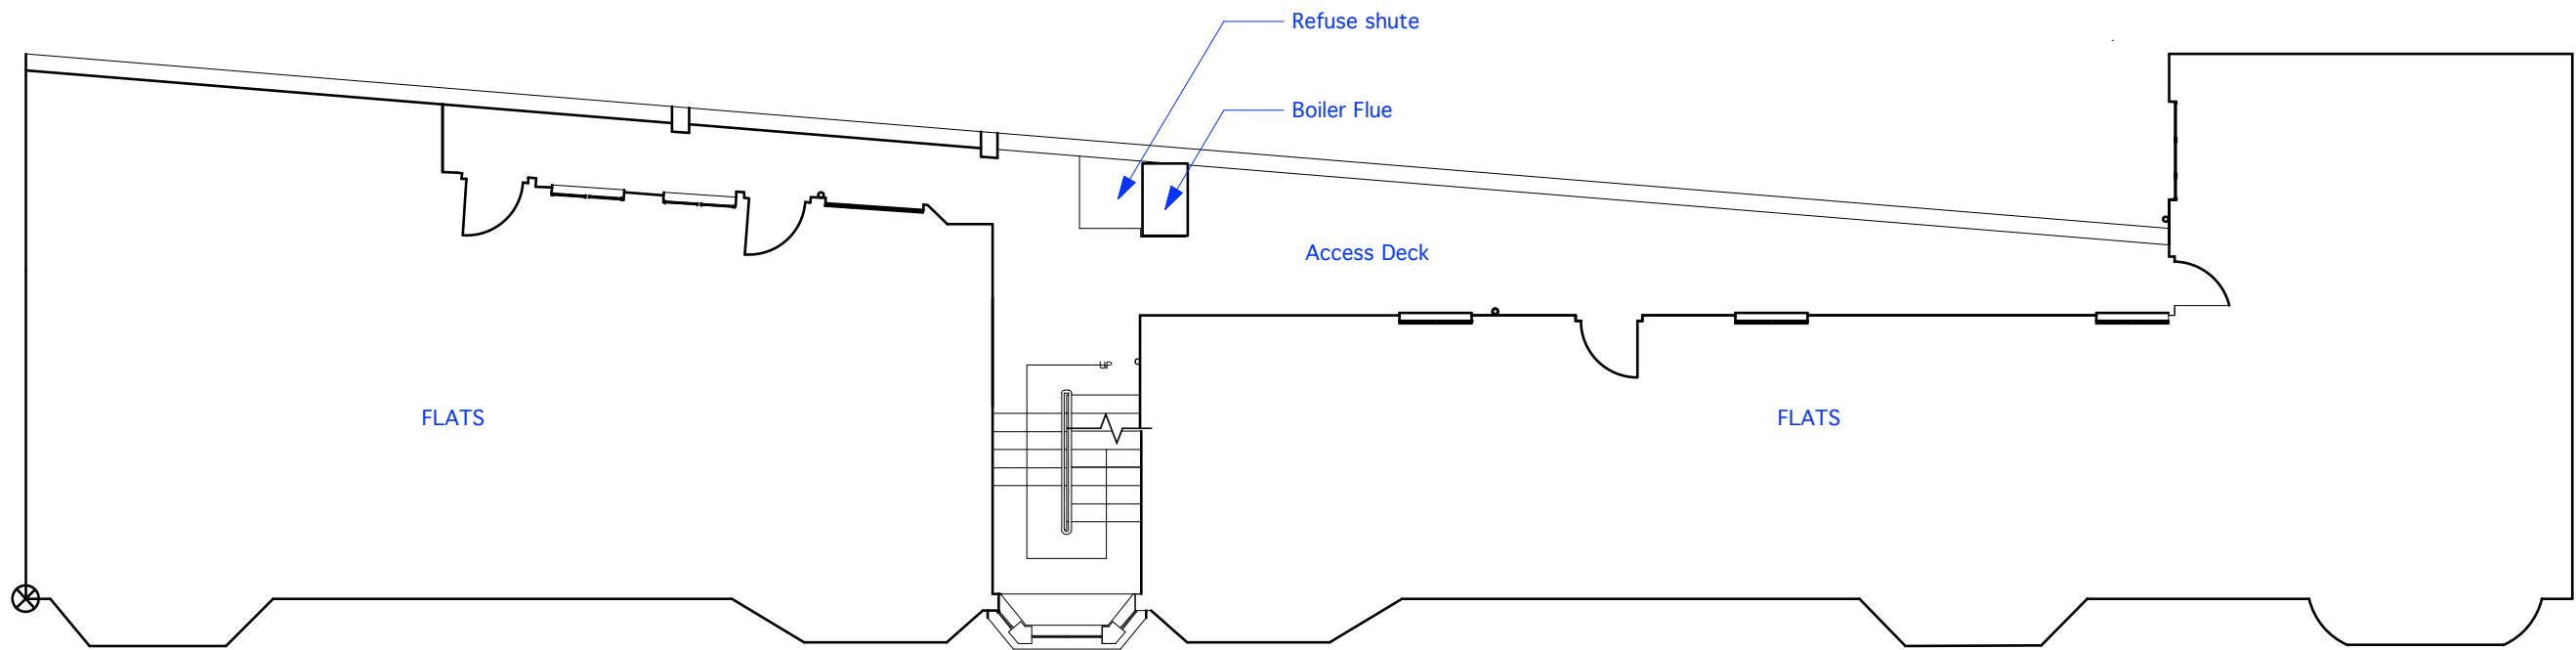

Title: Existing Elevations

Date: 22.01.19 Drawn: jg Scale: 1:200@a3 Drawing Number: cc_el_x_001 Revision:

Rev	Notes	Date

WORKS 16 upper montagu street
london w1h 2an
020 7224 8750
www.worksarchitecture.com

Project: Cleveland Court

Title: Ground Floor Plan Existing

Date: 22.01.19 Drawn: jg Scale: 1:100@a3 Drawing Number: cc_pl_x_000 Revision:

Second Floor Plan Existing

First Floor Plan Existing

Rev	Notes	Date

Title: Roof Plan Existing

Date: 22.01.19 Drawn: jg Scale: 1:100@a3 Drawing Number: cc_pl_x_003 Revision:

Holcroft Court

87-115 Cleveland Street
(Under construction)

Cleveland Street

Cleveland Court

Fitzroy Mews