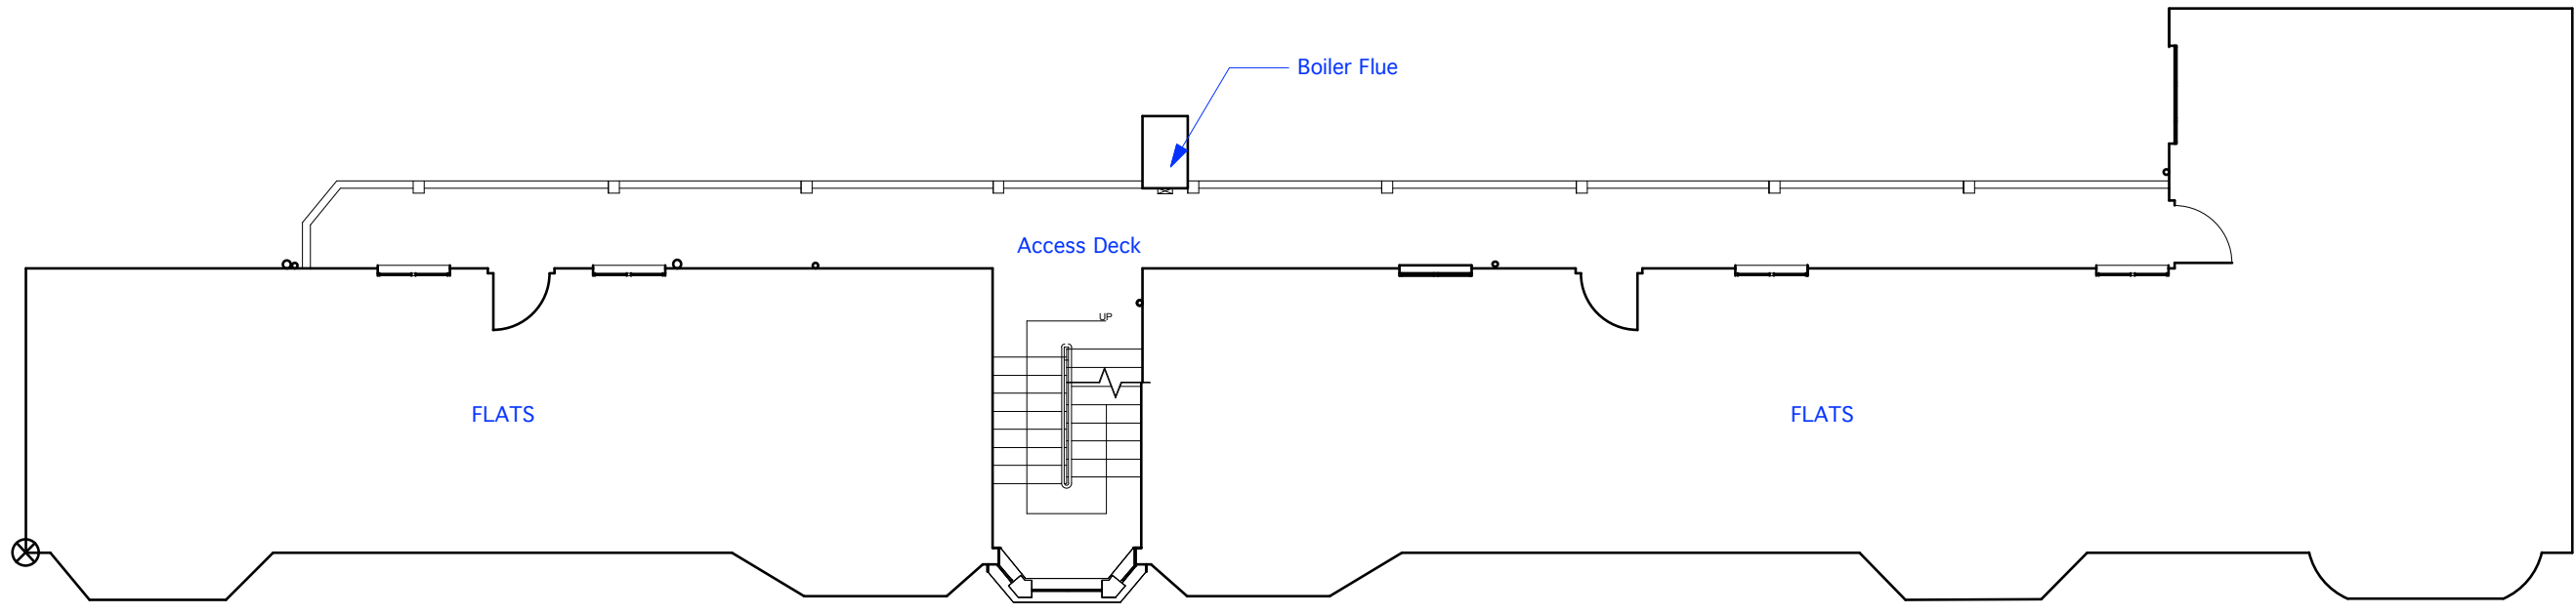

Third Floor Plan Existing

Rev	Notes	Date

WORKS 16 upper montagu street
london w1h 2an
020 7224 8750
www.worksarchitecture.com

Project: Cleveland Court

Title: Third and Fourth Plans Existing

Date: 22.01.19 Drawn: jg Scale: 1:100@a3 Drawing Number: cc_pl_x_002 Revision: