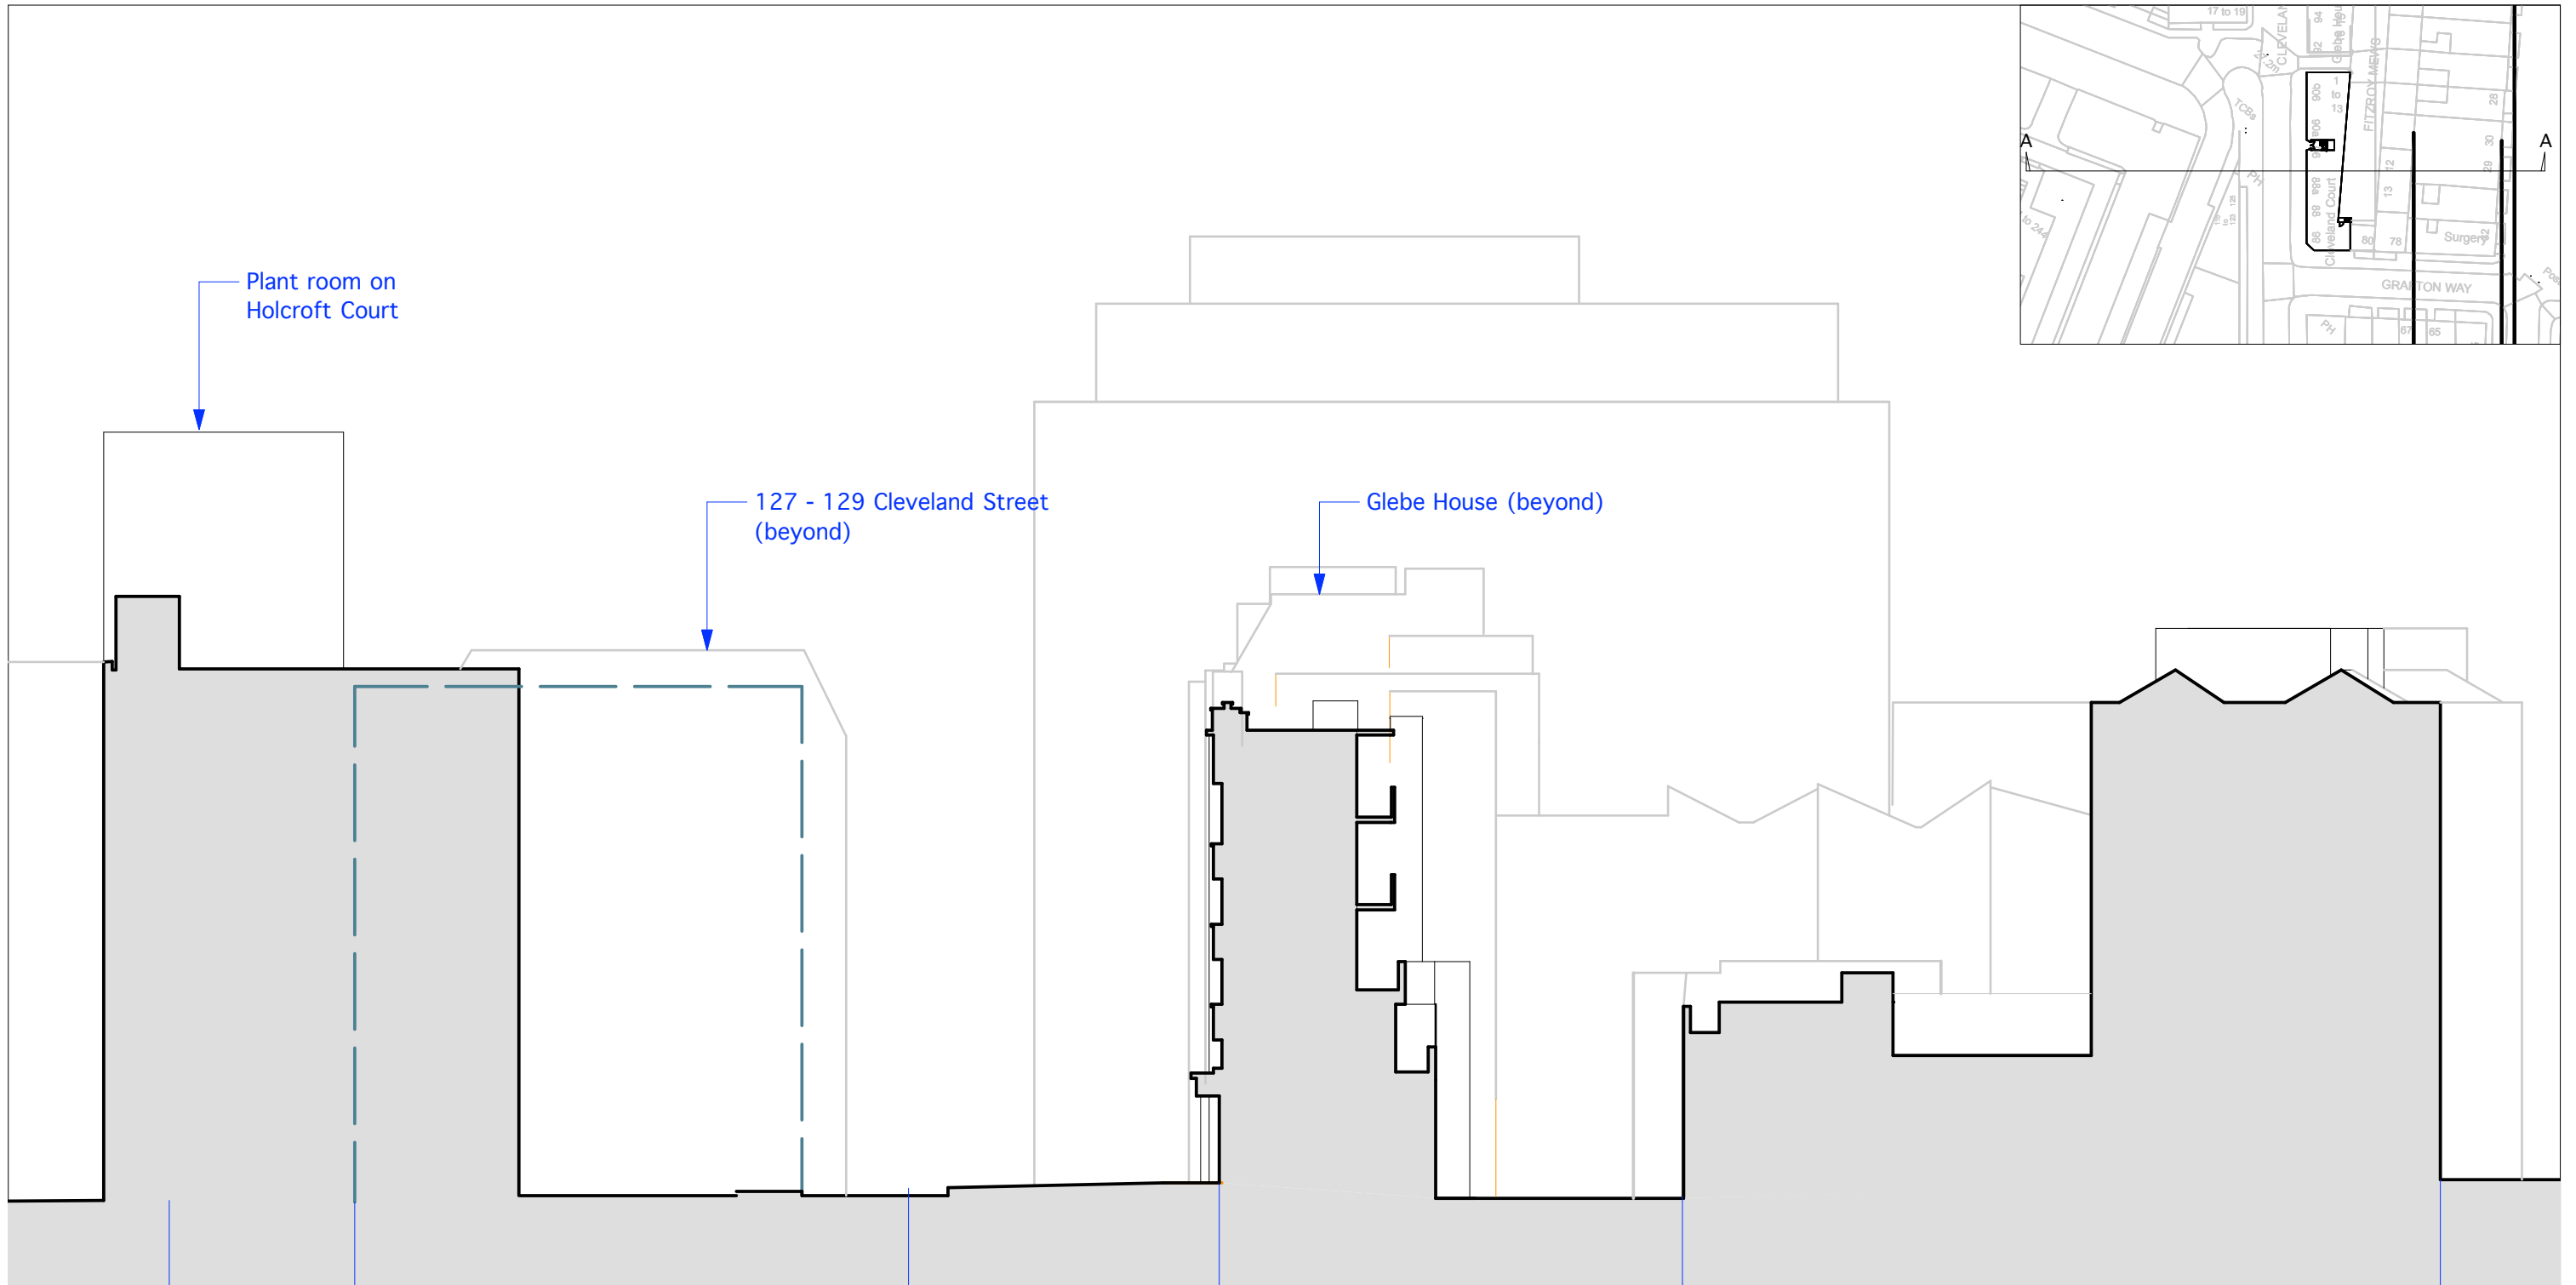

Project: Cleveland Court

Title: Ground Floor Plan Existing

Date: 22.01.19 Drawn: jg Scale: 1:100@a3 Drawing Number: cc_pl_x_000 Revision:

Second Floor Plan Existing

First Floor Plan Existing

Rev	Notes	Date

Date: 22.01.19 Drawn: jg Scale: 1:100@a3 Drawing Number: cc_pl_x_002 Revision:

Rev	Notes	Date

WORKS 16 upper montagu street
london w1h 2an
020 7224 8750
www.worksarchitecture.com

Project: Cleveland Court

Title: Roof Plan Existing

Date: 22.01.19 Drawn: jg Scale: 1:100@a3 Drawing Number: cc_pl_x_003 Revision:

Holcroft Court

87-115 Cleveland Street
(Under construction)

Cleveland Street

Cleveland Court

Fitzroy Mews

Fitzroy Square

Rev	Notes	Date

PRE-APPLICATION

WORKS
16 upper montagu street
london w1h 2an
020 7224 8750
www.worksarchitecture.com

Project: Cleveland Court

Title: Site Section (Existing)

Date: 22.01.19 Drawn: jg Scale: 1:200@a3 Drawing Number: cc_ss_x_001 Revision: