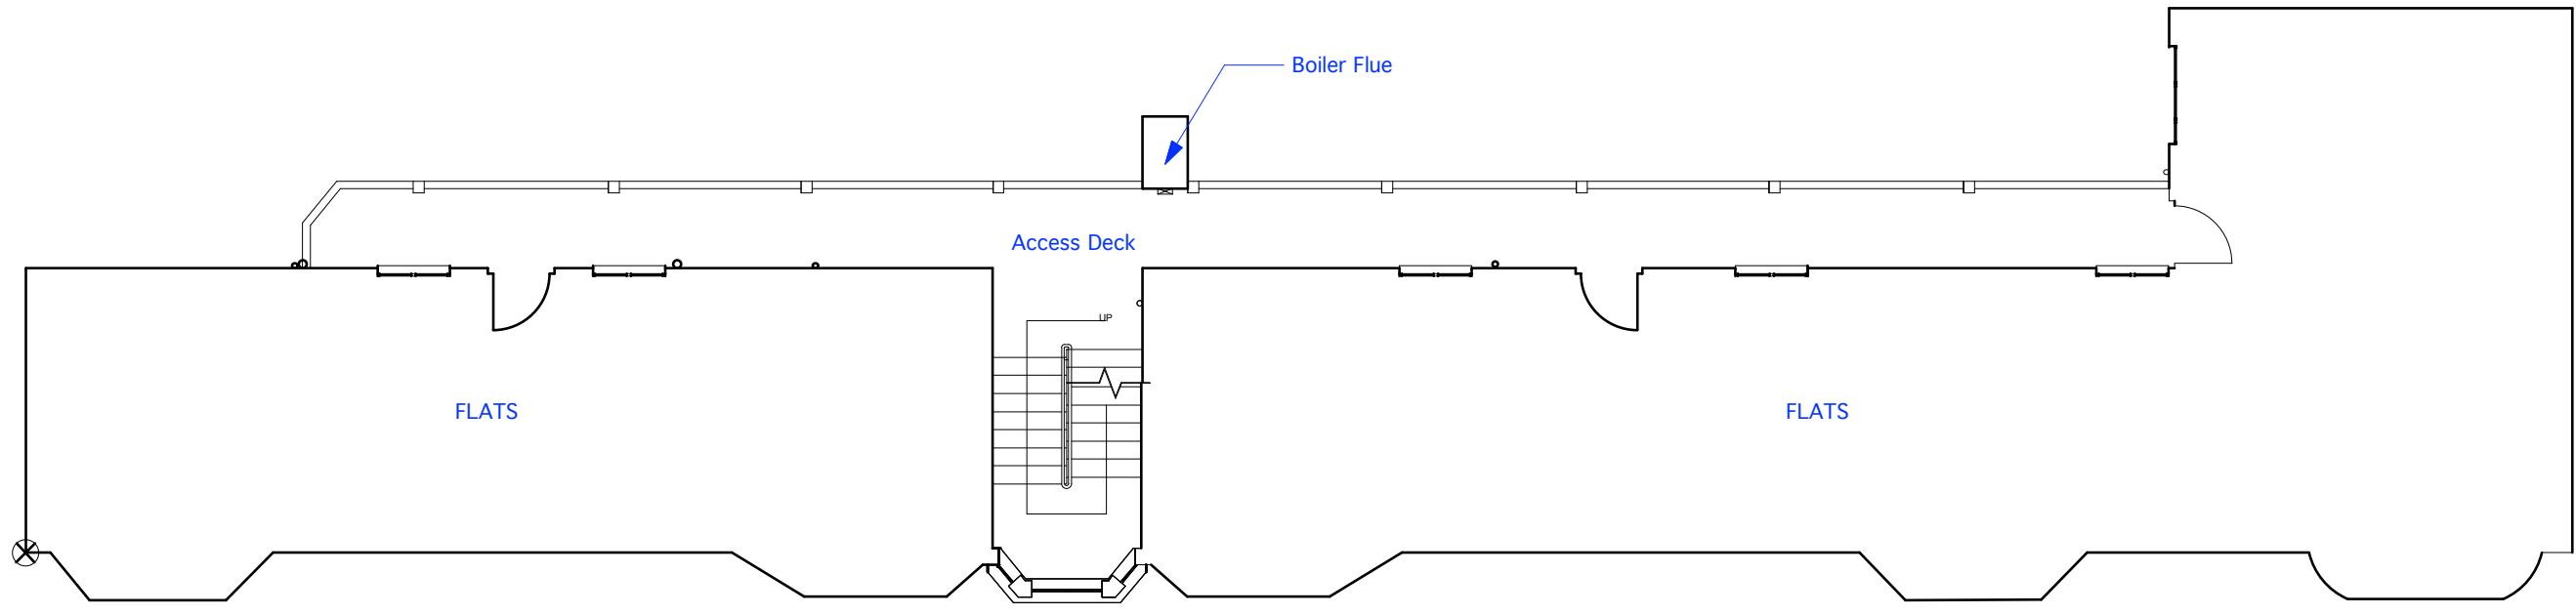

Fourth Floor Plan Existing