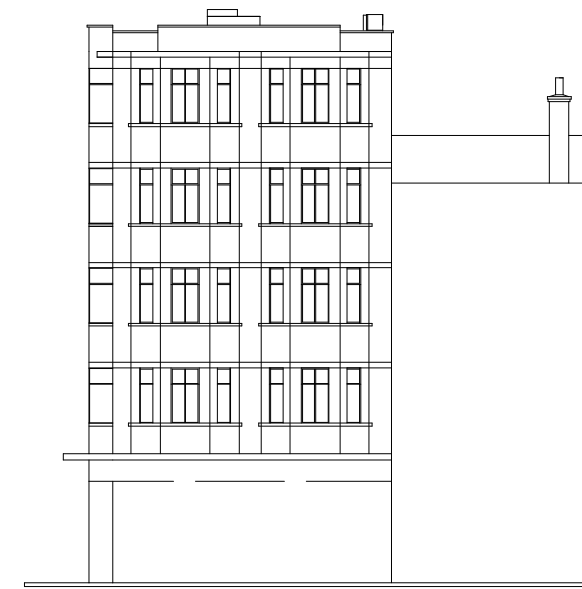

South Elevation

East Elevation

West Elevation

North Elevation

Rev	Notes	Date

PRE-APPLICATION

WORKS
 16 upper montagu street
 london w1h 2an
 020 7224 8750
 www.worksarchitecture.com

Project: Cleveland Court

Title: Existing Elevations

Date: 22.01.19 Drawn: jg Scale: 1:200@a3 Drawing Number: cc_el_x_001 Revision:

Rev	Notes	Date

WORKS 16 upper montagu street
london w1h 2an
020 7224 8750
www.worksarchitecture.com

Project: Cleveland Court

Title: Ground Floor Plan Existing

Date: 22.01.19 Drawn: jg Scale: 1:100@a3 Drawing Number: cc_pl_x_000 Revision:

Second Floor Plan Existing

First Floor Plan Existing

Rev	Notes	Date