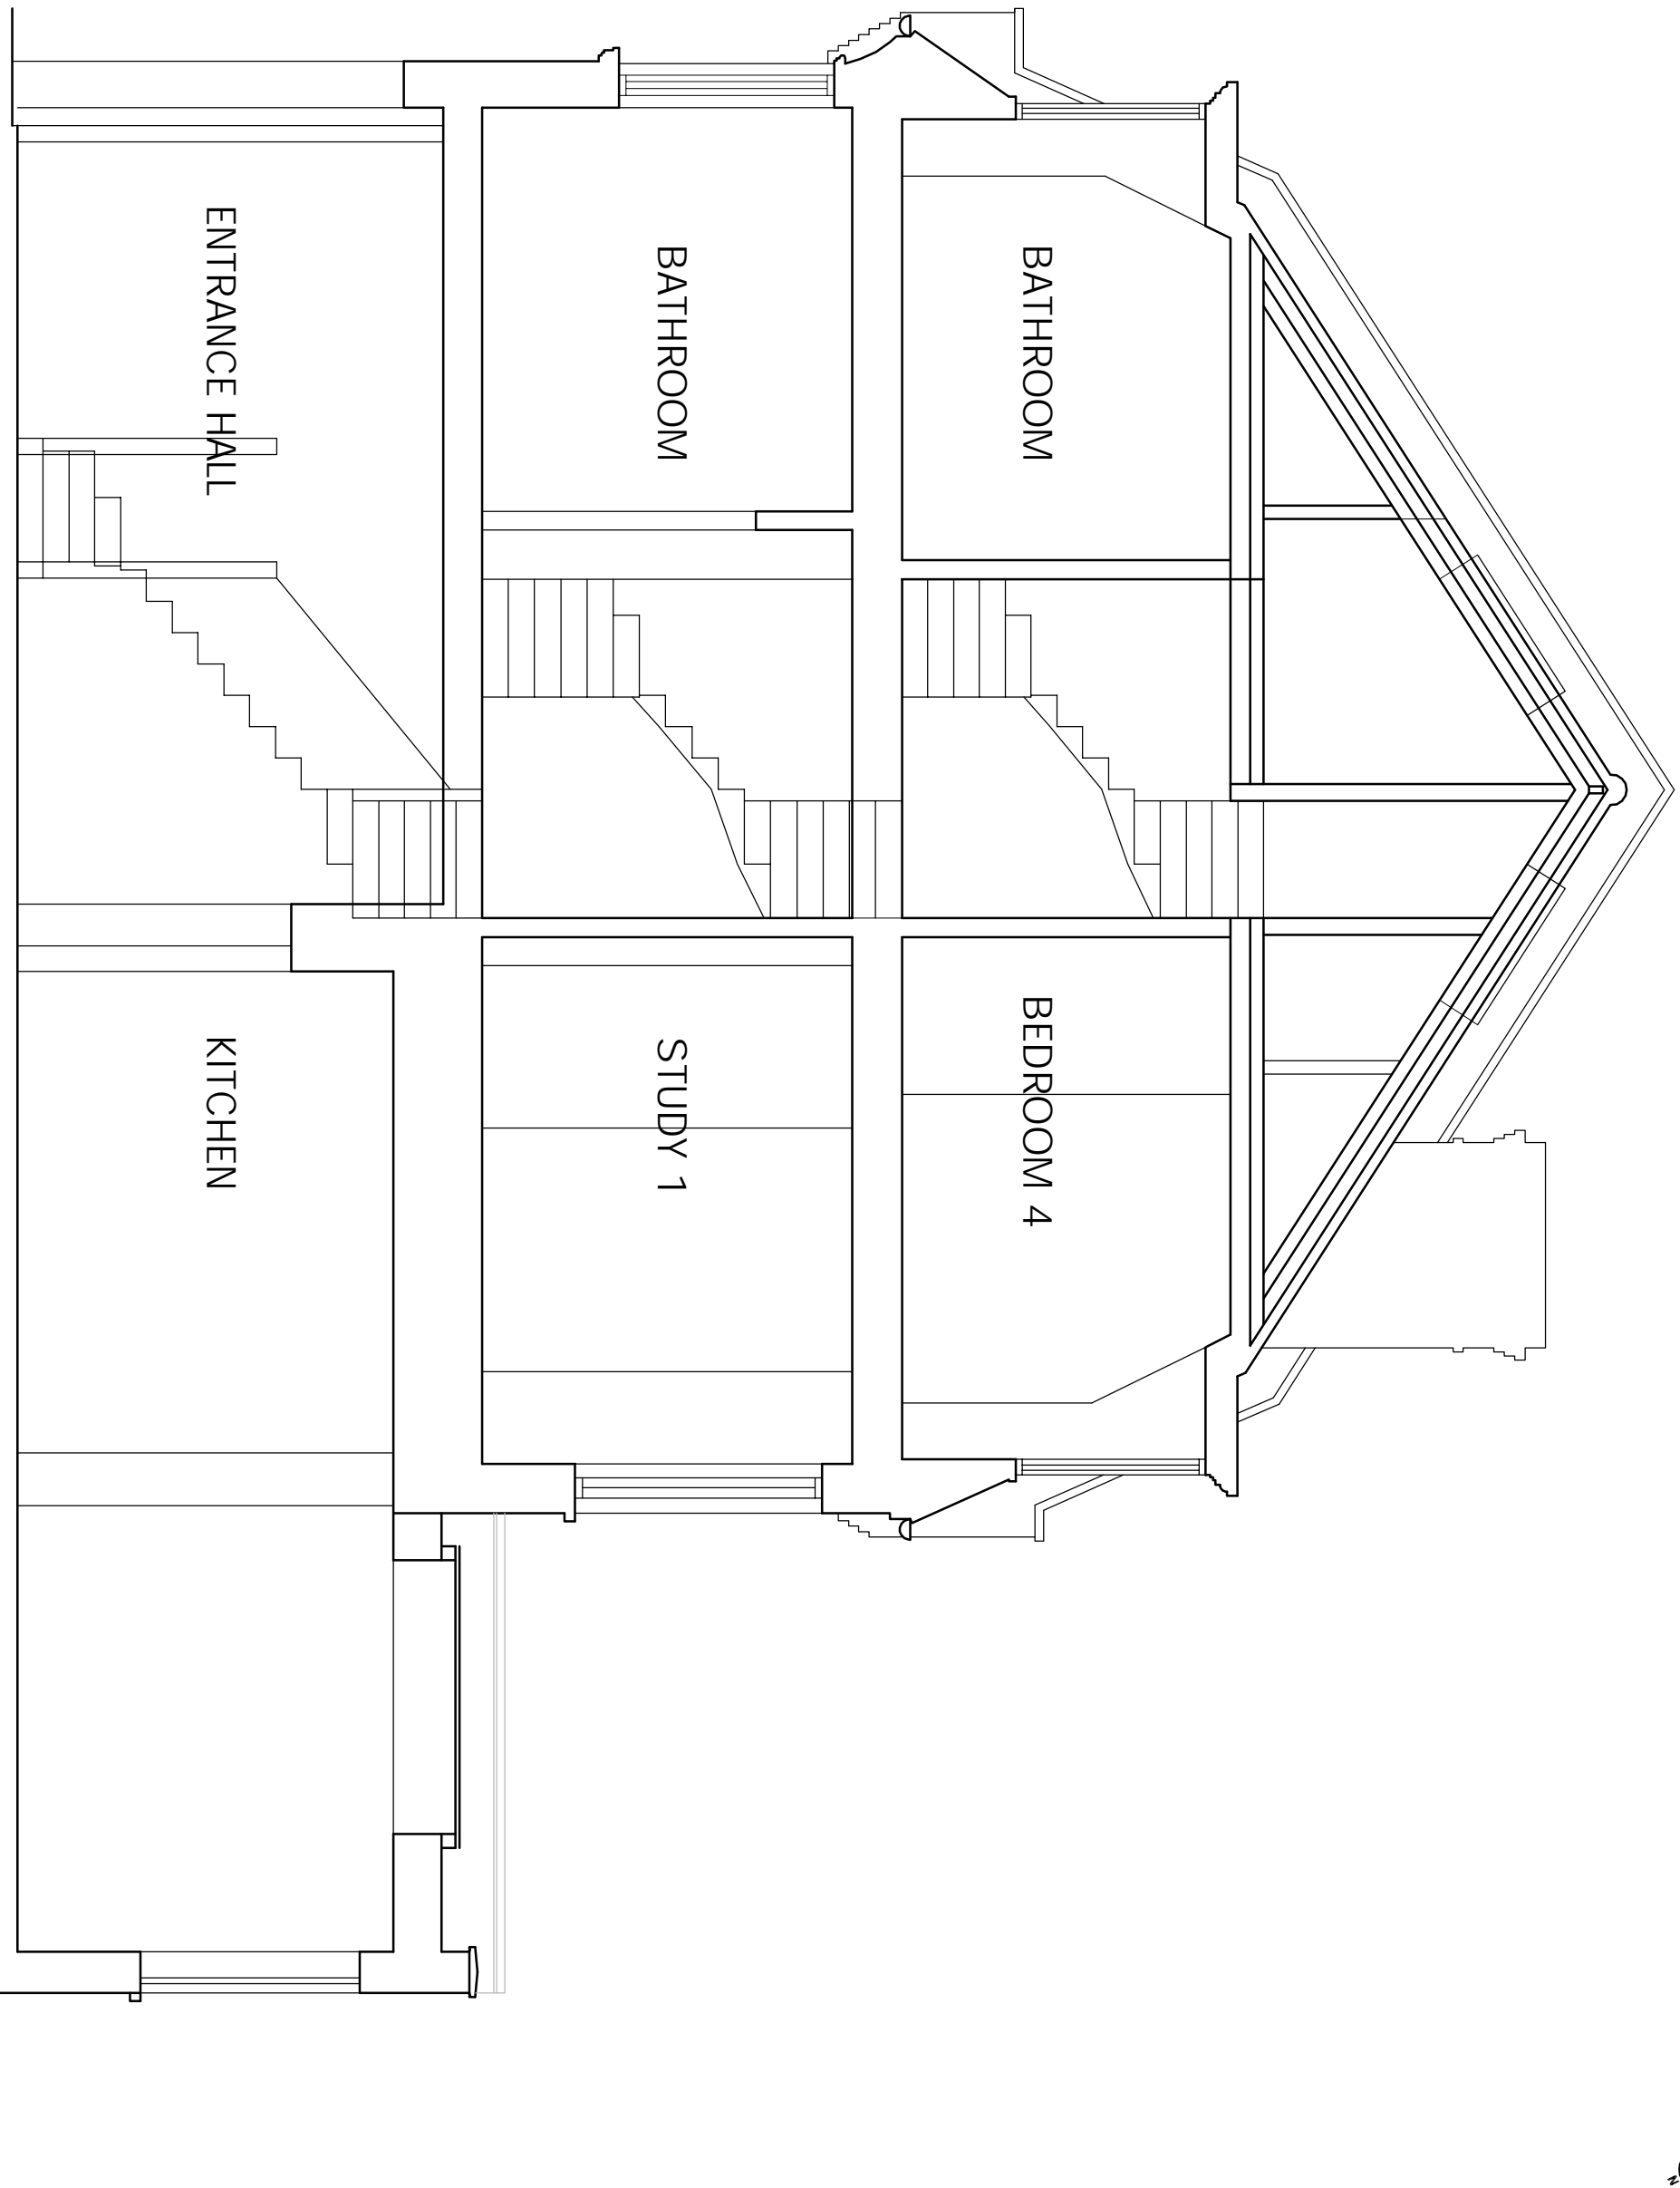

REVISIONS
REV DATE REVISION NOTES:

KEY

NOTES

KASIA WHITEFIELD DESIGN

KASIAWHITEFIELD@GMAIL.COM
T: 07785053833
M: 07785053833

JOB
52 HOWITT ROAD
LONDON NW3 4LJ
TITLE
PROPOSED SECTION

DATE	SCALE	STATUS
2021.07.01	1:50 @ A3	PLANNING

PROJECT NO.	DRAWING NO.	REVISION
HR52.2	PP03