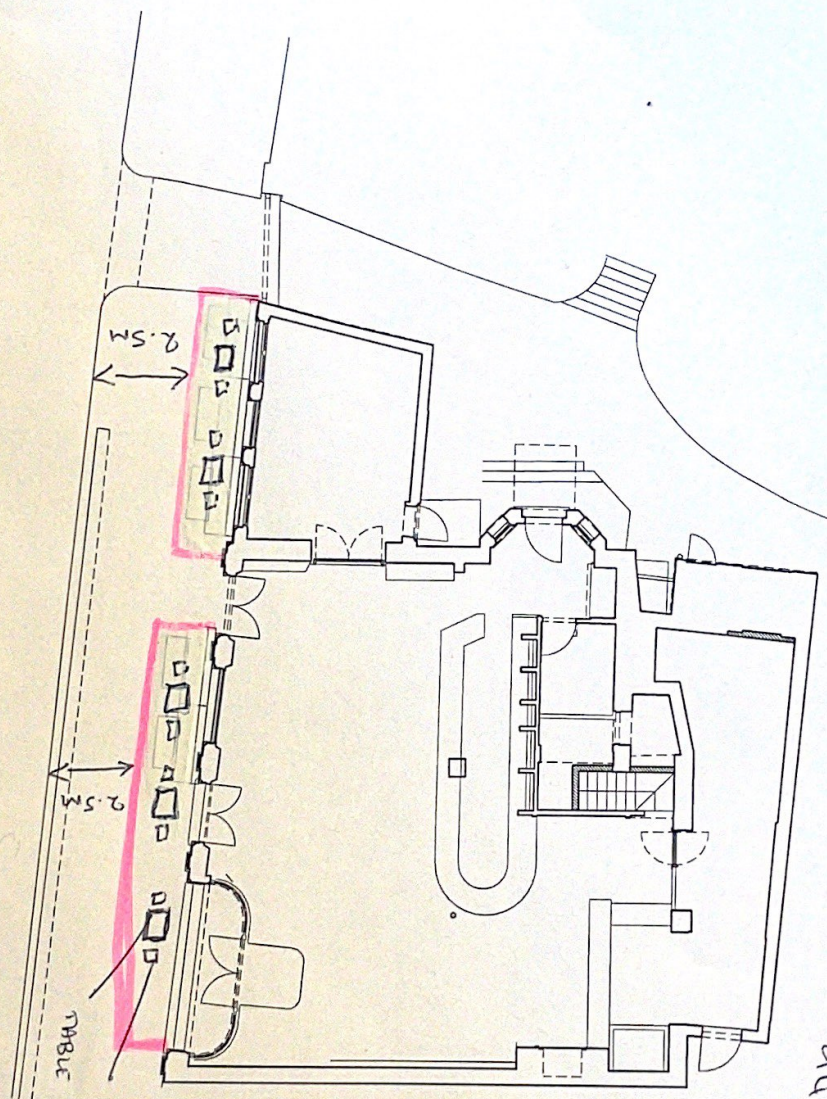

THE HAVERSTOCK AVENUE  
 94 HAVERSTOCK HILL  
 NW3 2BD

FURNITURE  
MEASUREMENTS

5 x TABLES

700 x 700

10 x CHAIRS

400 x 400

2.5m BETWEEN  
 FURNITURE AND  
 EDGE OF  
 KITCHEN.

TABLE

CHAIR

HAVERSTOCK HILL

SCALE 1:100 @ A3