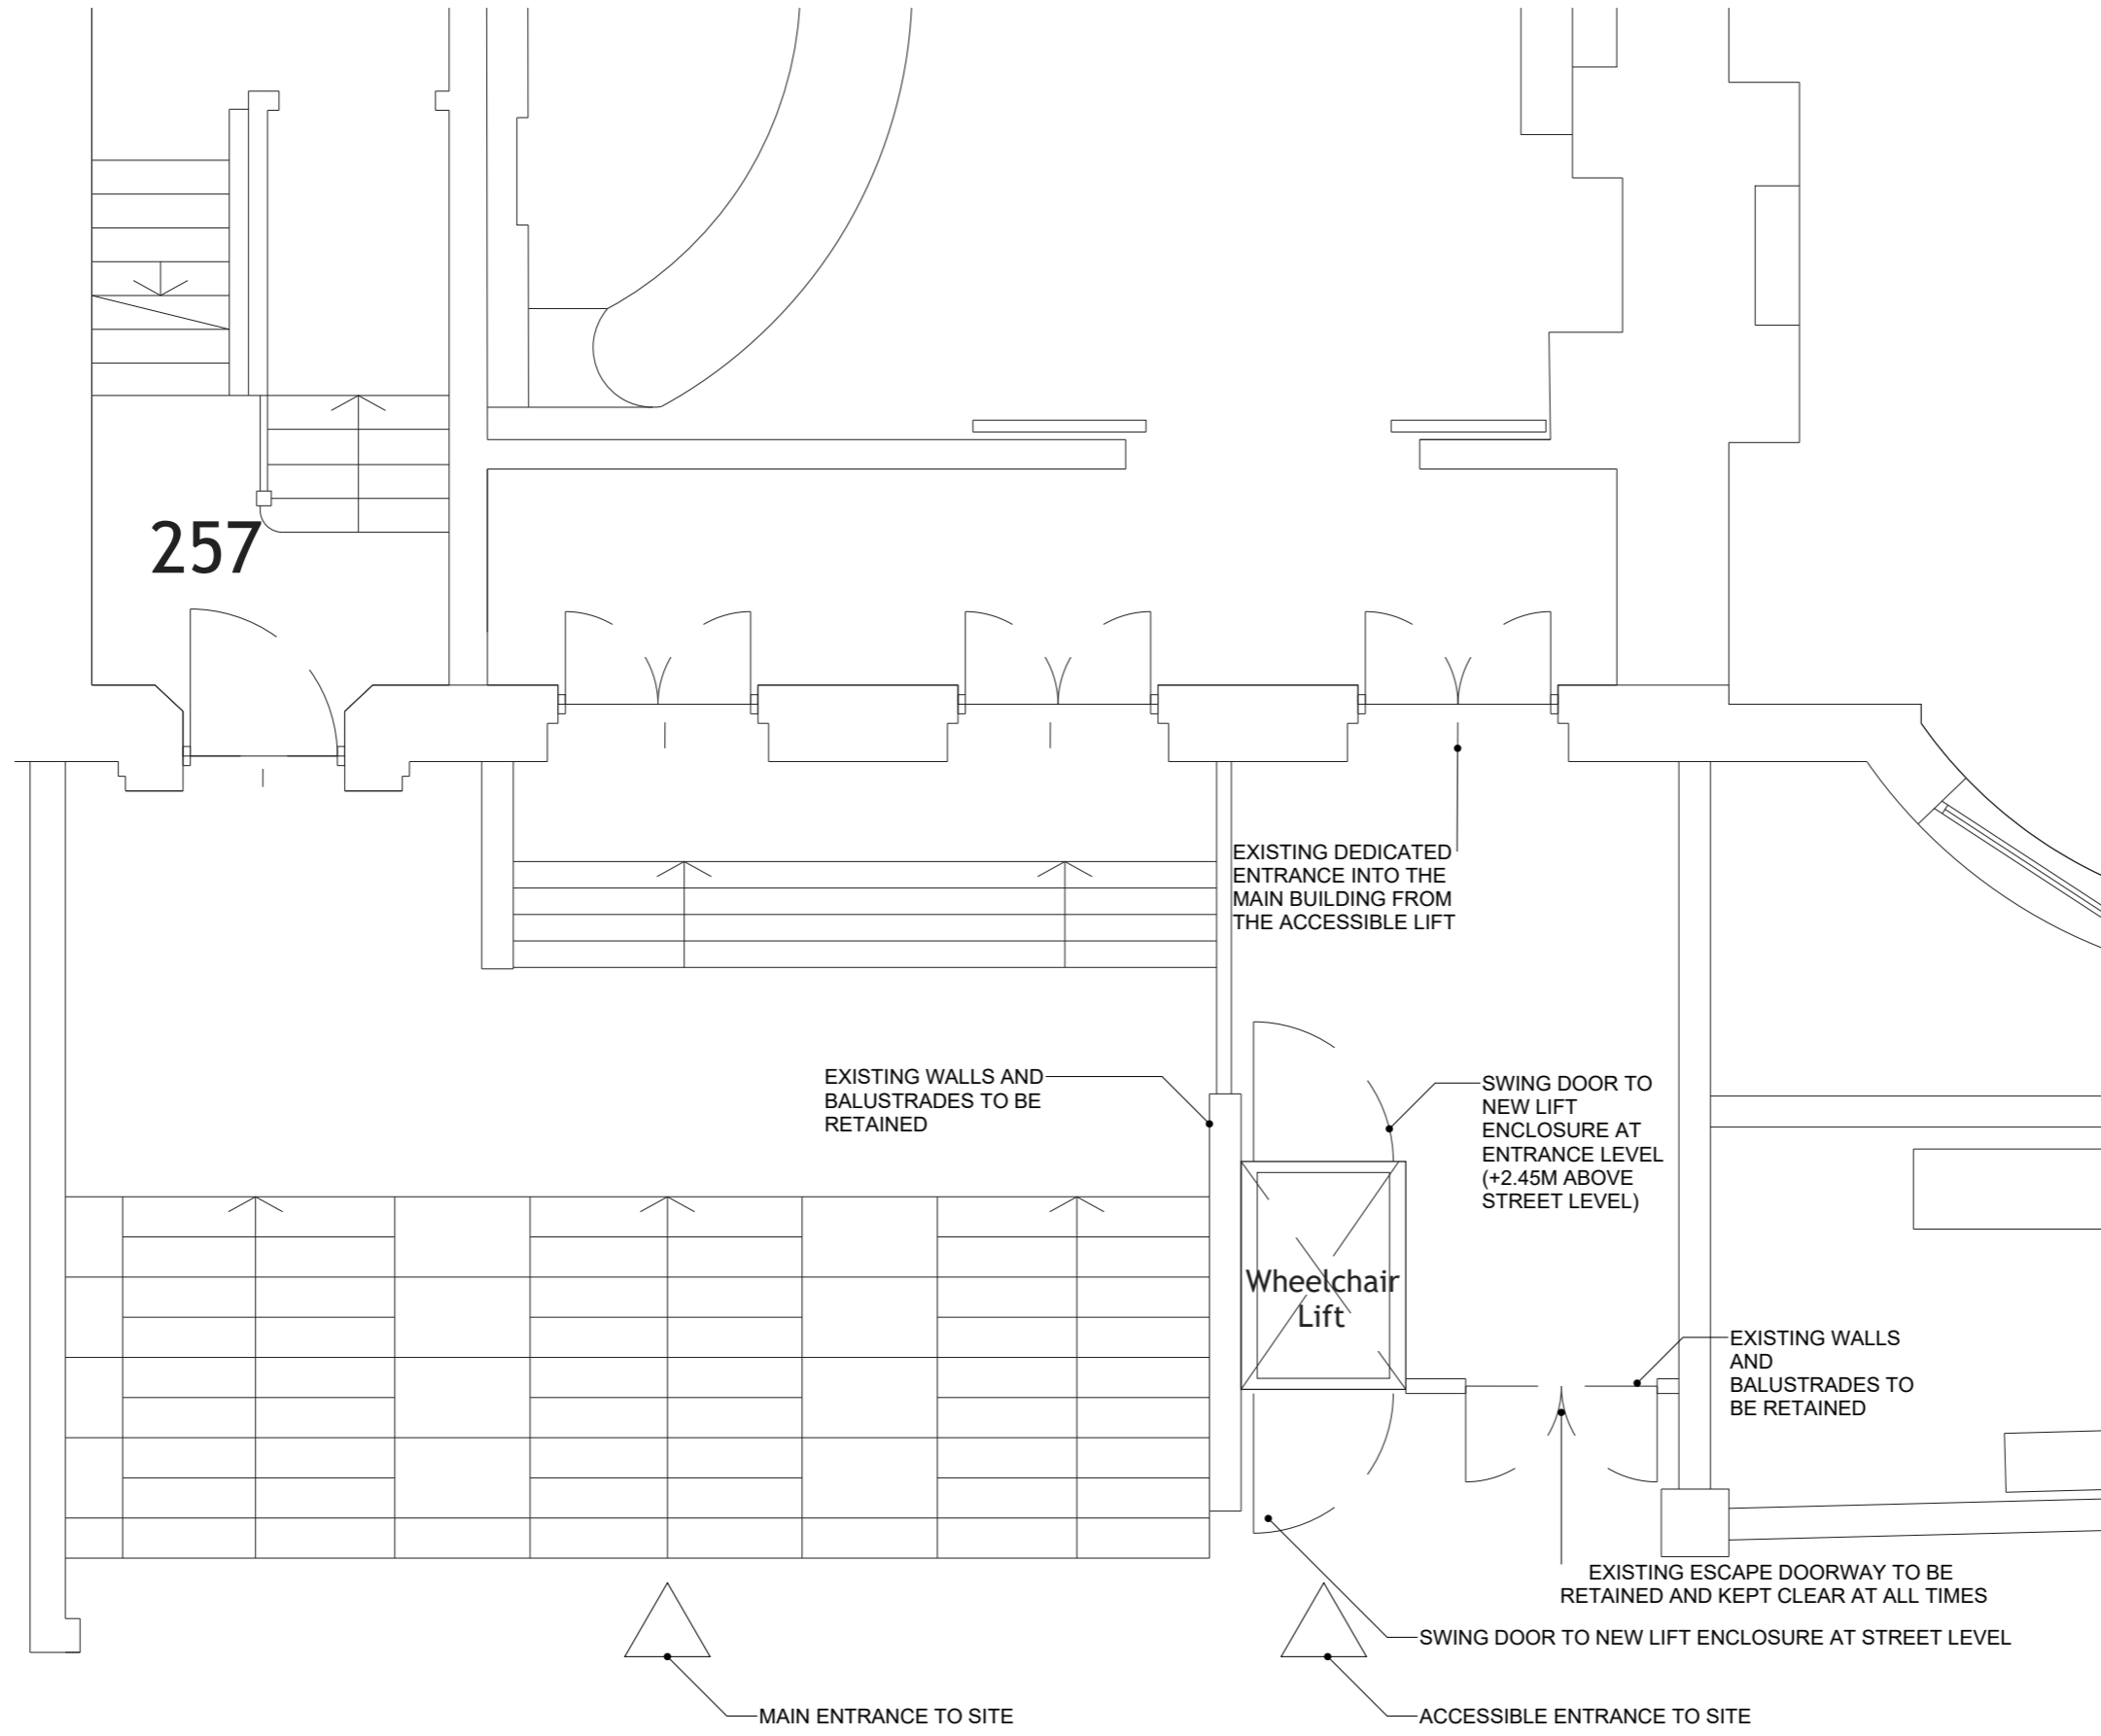

Legend

- Site Boundary
- Estate Boundary