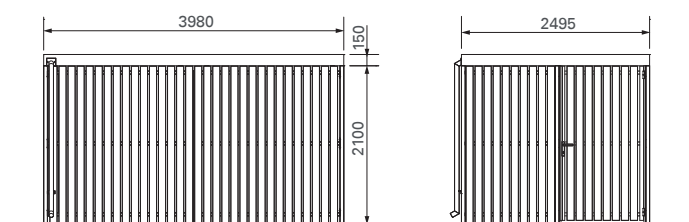

FALCOLOK-250

FALCOLOK-250 CYCLE STORE

The FalcoLok-250 is the smallest product from the FalcoLok range.

There are a huge range of flexible options for the FalcoLok-250 including cladding in over 12 different materials, the relocation of single or double doors, the relocation of the drain pipe and the option of extending in width, length or height.

The store has an overall height of 2,250mm and a free head height of 2,100mm.

FALCOLOK-250

PART CODE	DESCRIPTION
27.503.000A	base section, dim. 2,500x3,980mm, height 2100/2250mm, door position A (single door at the 250 cm side DIN right)
OND27.000.350	drainpipe
27.438.000	end wall cladding in standard hardwood
27.408.000	end wall and single door cladding in standard hardwood
27.428.000	side wall in standard hardwood