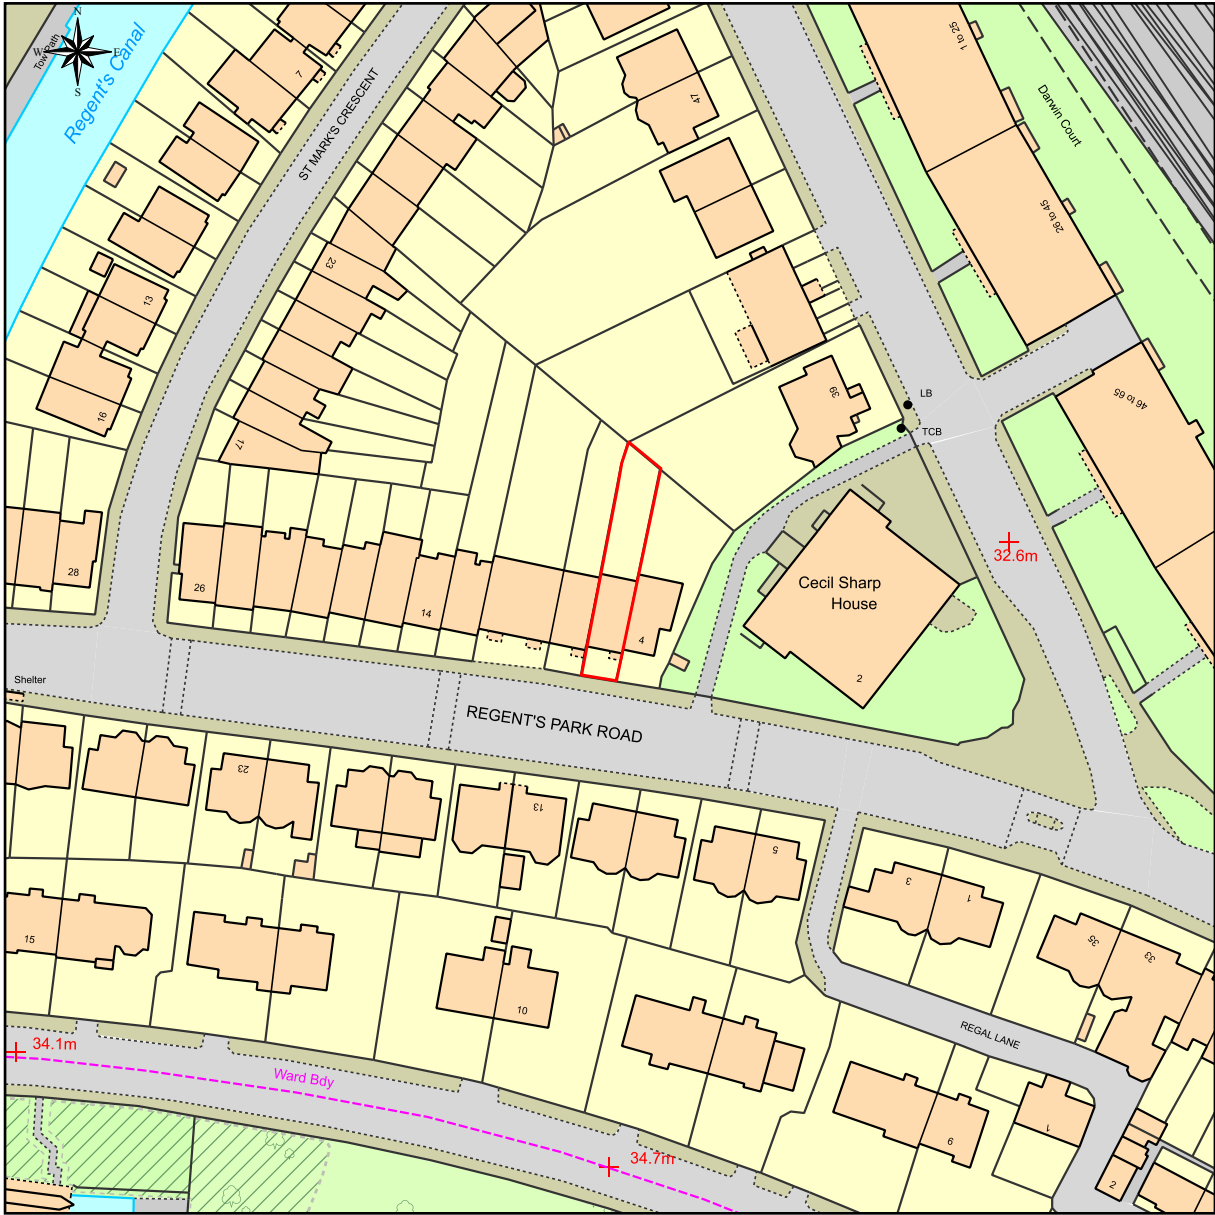

6 Regent's Park Road, NW1 7TX

This Plan includes the following Licensed Data: OS MasterMap Colour PDF Location Plan by the Ordnance Survey National Geographic Database and incorporating surveyed revision available at the date of production. Reproduction in whole or in part is prohibited without the prior permission of Ordnance Survey. The representation of a road, track or path is no evidence of a right of way. The representation of features, as lines is no evidence of a property boundary. © Crown copyright and database rights, 2021. Ordnance Survey 0100031673

0m 20m 40m 60m 80m 100m

Scale: 1:1250, paper size: A4

Site Location Plan

Prepared by: Tim Waters, 18-06-2021