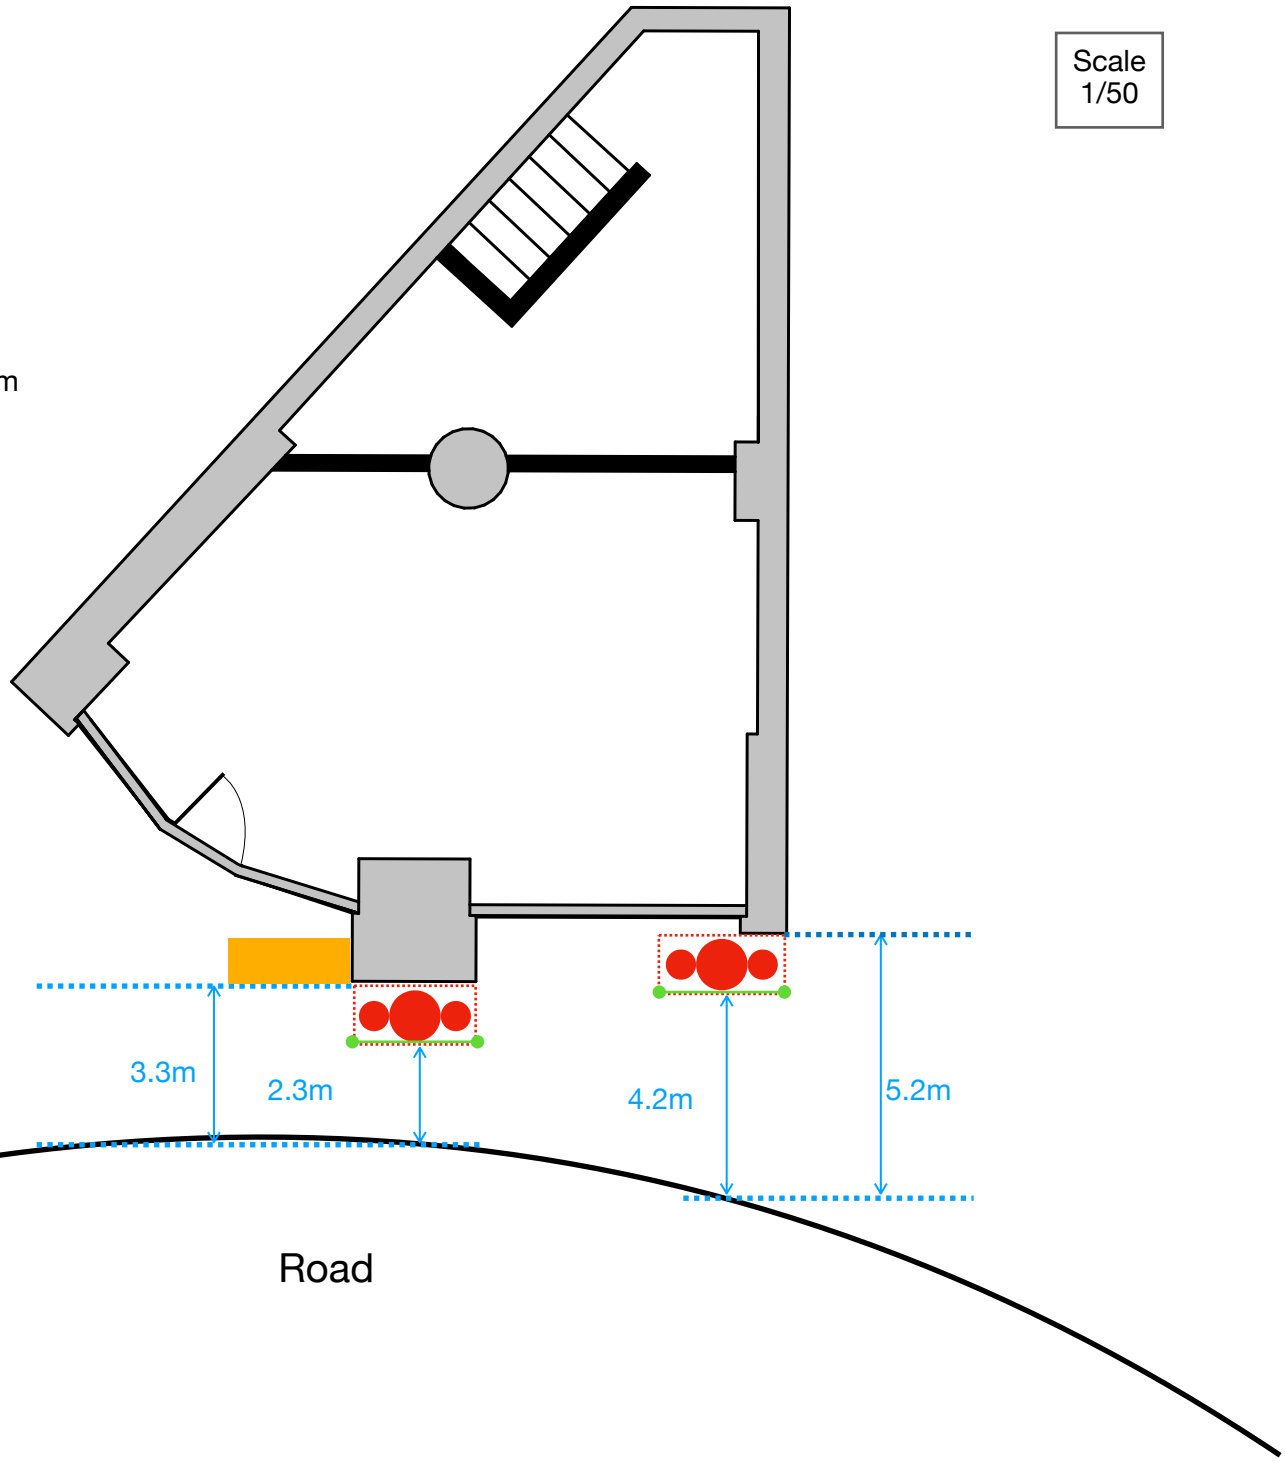

● Chair 350mm diameter

● Table 600mm diameter

▭ Seating Area 1000mm x 1500mm

▭ Ice Cream Display 615mm x 1530mm

—●●— Barrier

Scale
1/50

Premises Name
: H.I.S. EUROPE LTD

Premises Address
: 212 Shaftesbury Avenue
WC2H 8EB

Road