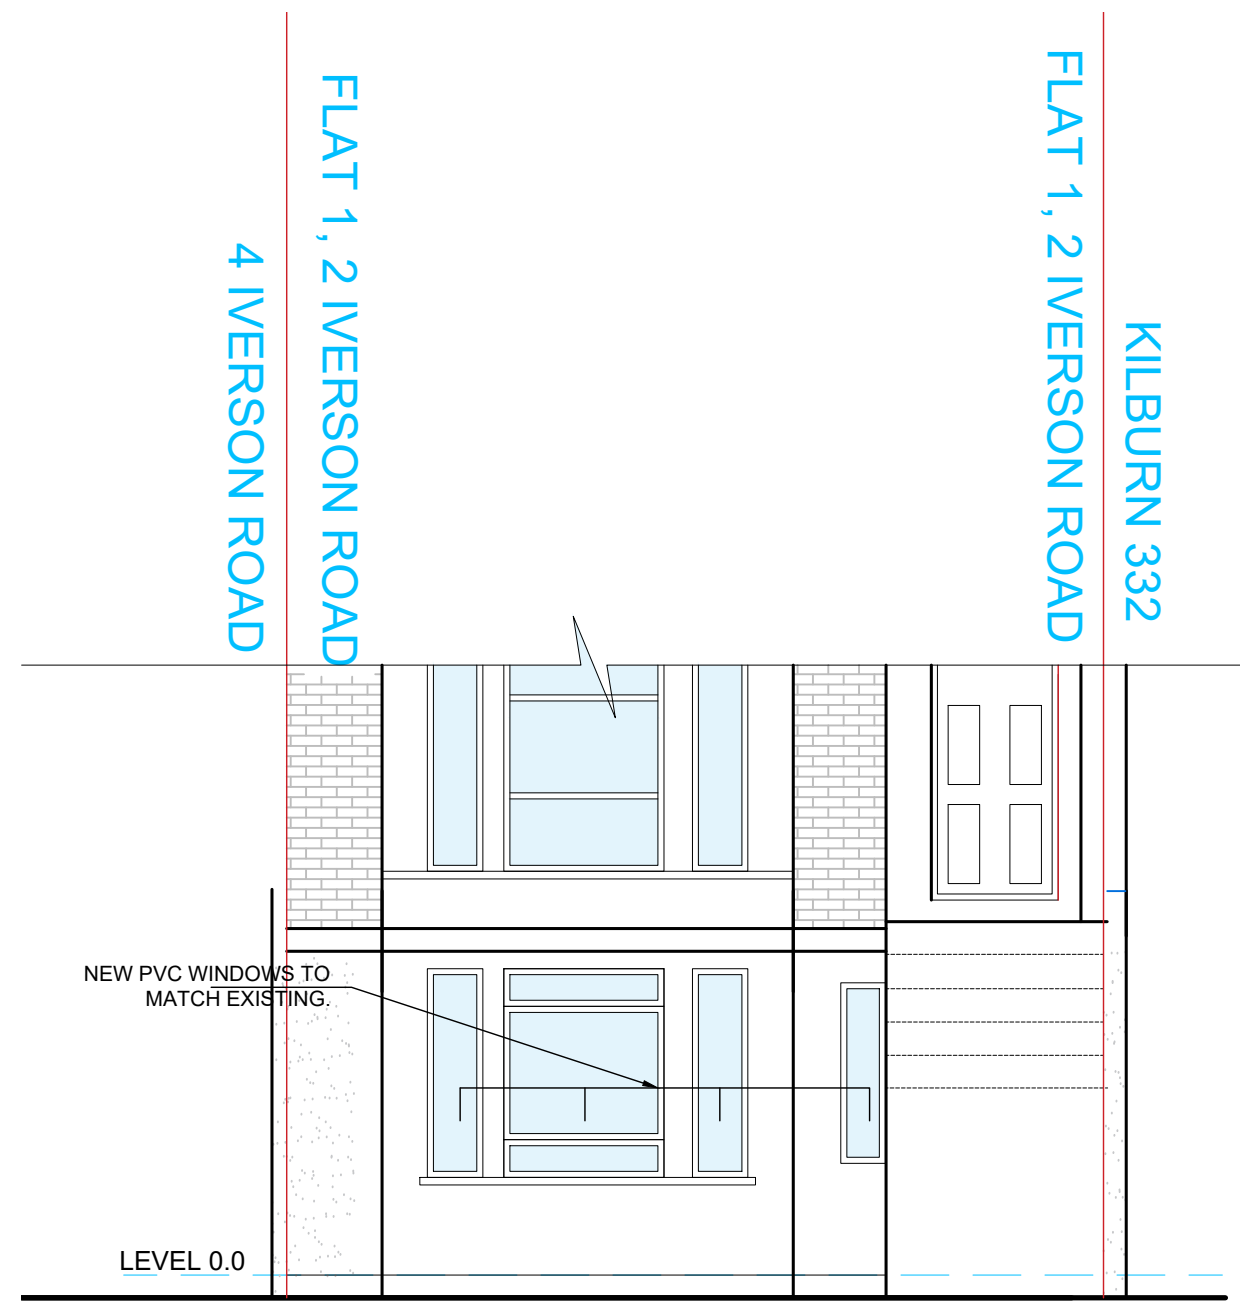

# PROPOSED NORTH ELEVATION

EXISTING NORTH ELEVATION

PROPOSED NORTH ELEVATION (NO CHANGE)

PROJECT: FLAT 1,2 IVERSON 2 RD, NW6 2HE	R1
Scale: 1:50 @ A3	Existing & Proposed North Elevation
Date: 06/2021	

NF-3  
3/6