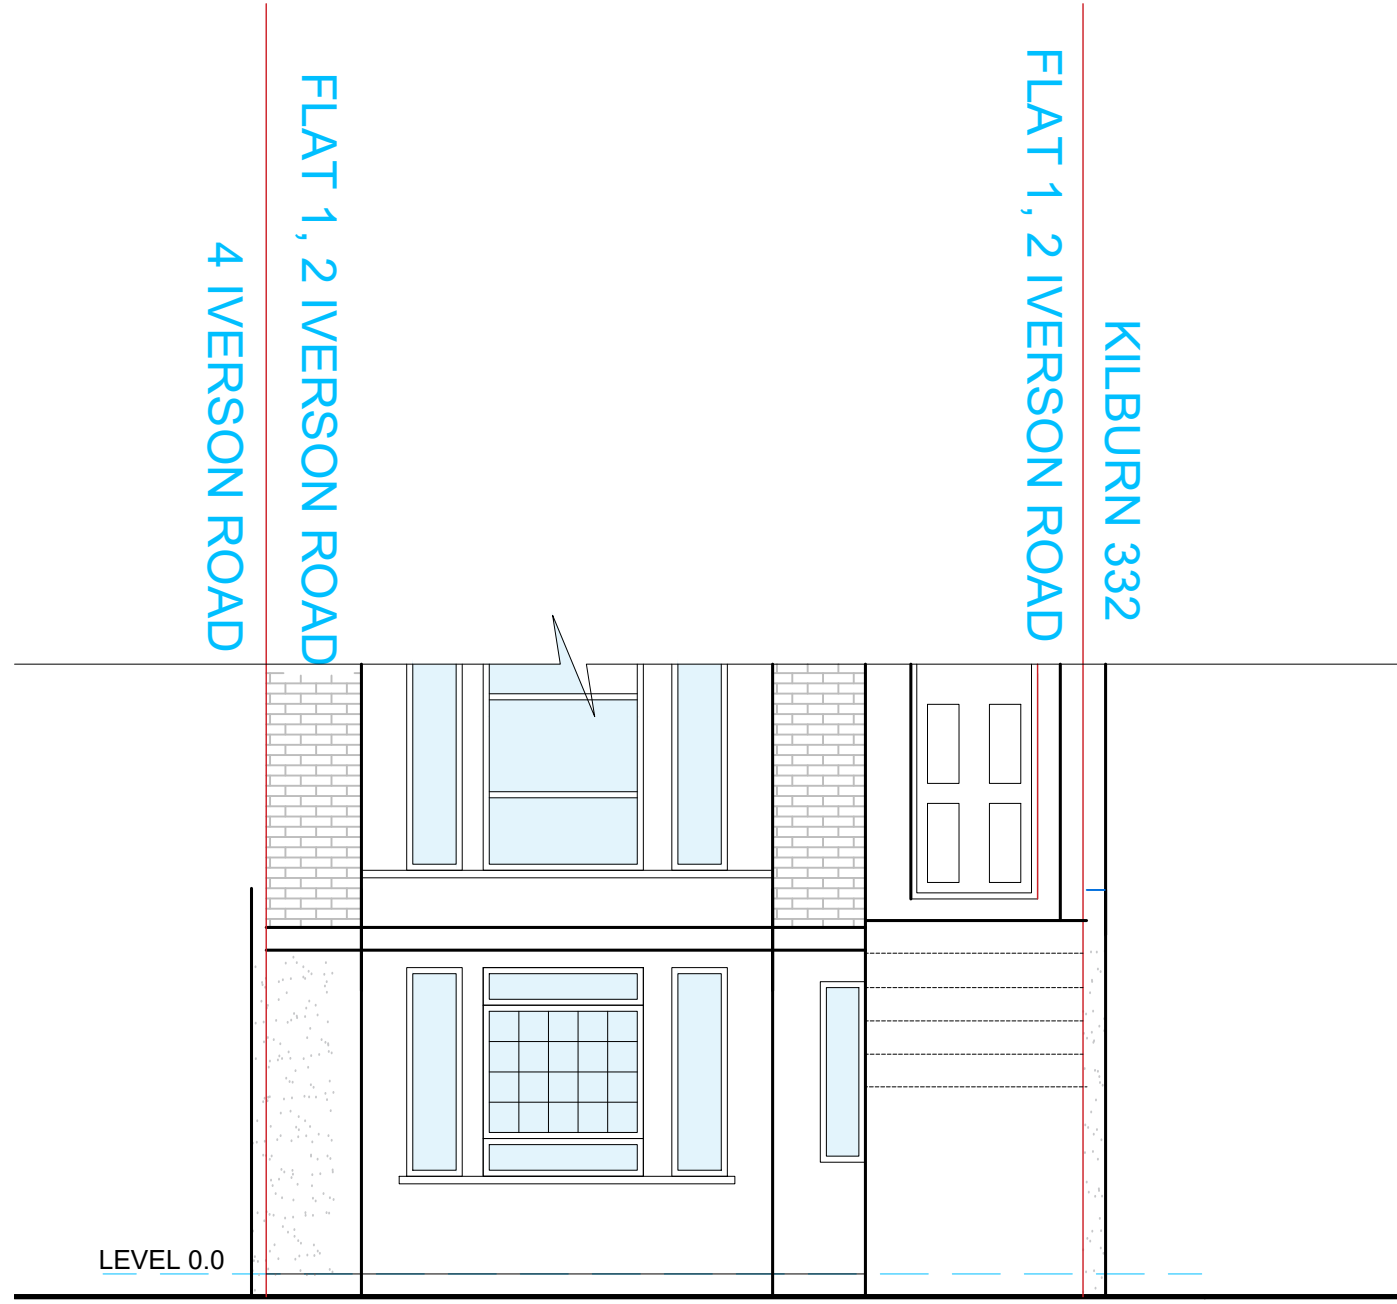

# PROPOSED NORTH ELEVATION

EXISTING NORTH ELEVATION

PROPOSED NORTH ELEVATION (NO CHANGE)

PROJECT: FLAT 1,2 IVERSON 2 RD, NW6 2HE	R1
Scale: 1:50 @ A3	Existing & Proposed North Elevation
Date: 06/2021	

NF-3  
3/6