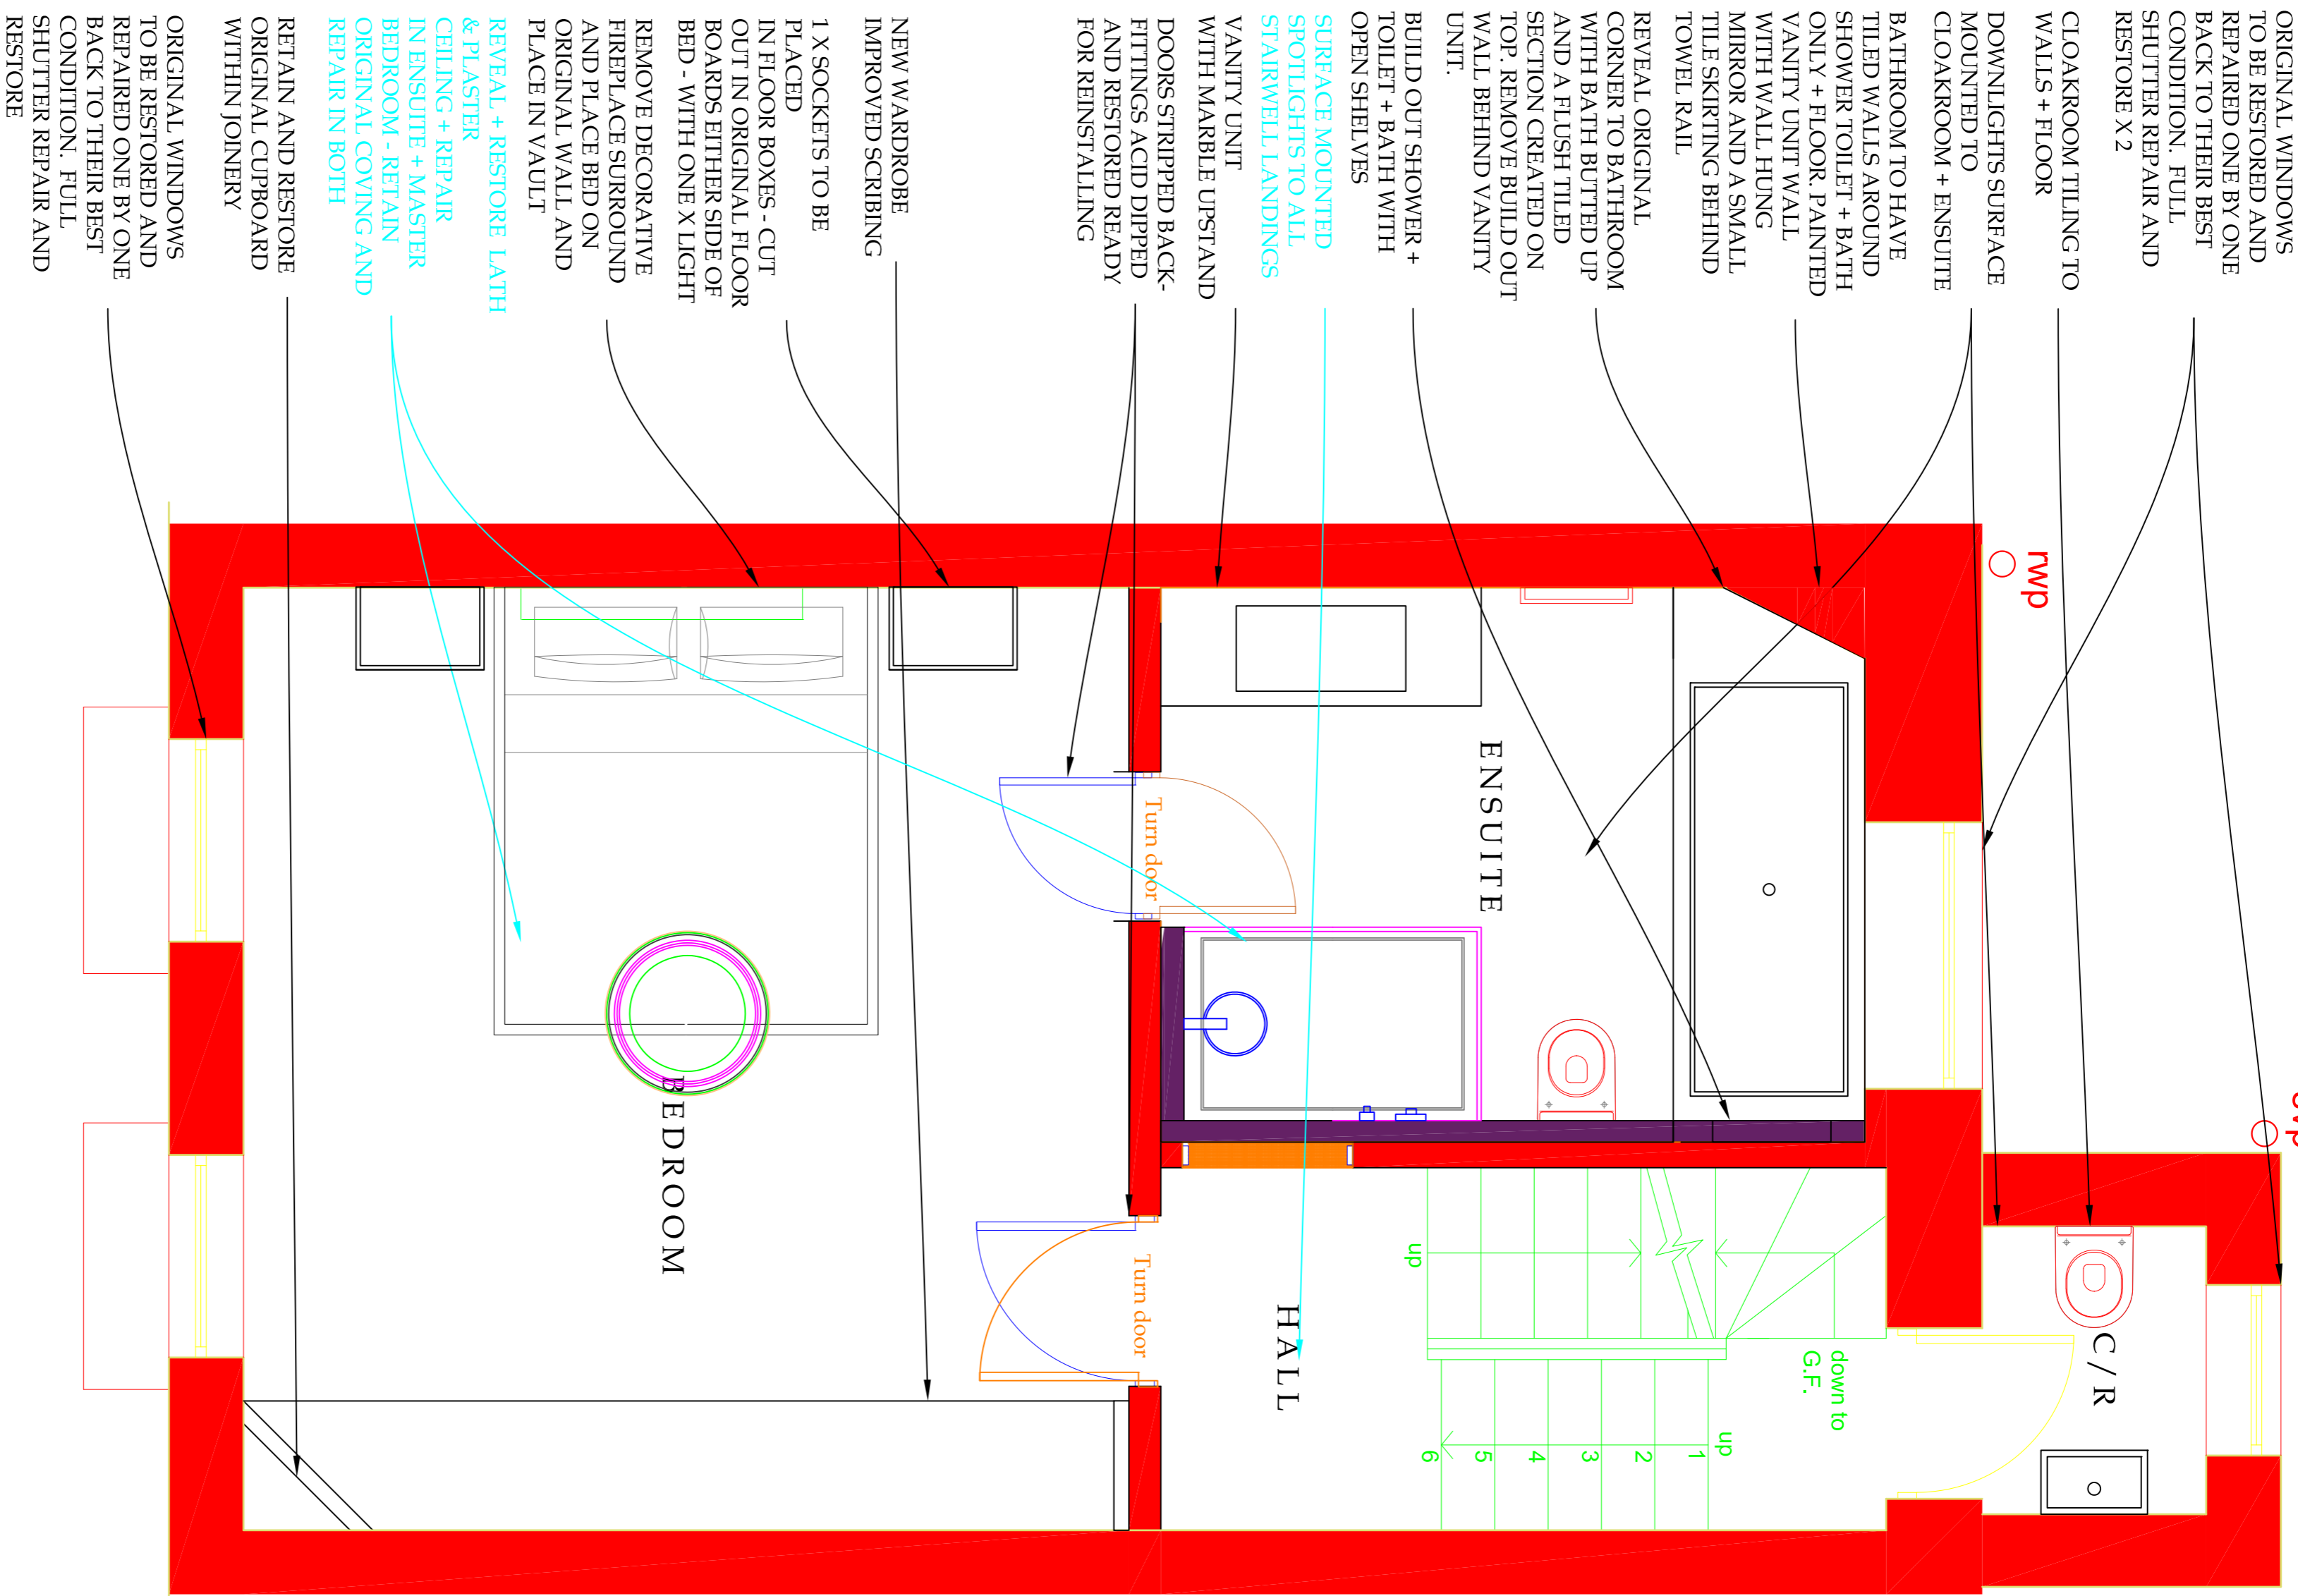

GROUND FLOOR

FIRST FLOOR

KEY

<p>1. 61 London</p> <p>181 LONDON, 181 BUCKINGHAM PALACE RD SW1W 9TR</p>	<p>1.61 LONDON</p>	<p>Revision: 6</p>	<p>Drawing No: GROVE TERRACE Q: GFFFGAN</p>	<p>Project: 18 GROVE TERRACE</p>	<p>16.06.2021</p>	<p>Scale: 1:25 A1</p>
--	--------------------	--------------------	---	----------------------------------	-------------------	-----------------------

PLEASE NOTE THAT THESE DRAWINGS ONLY REPRESENT DESIGN AND CONTENT AND ARE MERELY TO BE USED TO SHOW AESTHETICS AND NOT IMPLEMENTATION