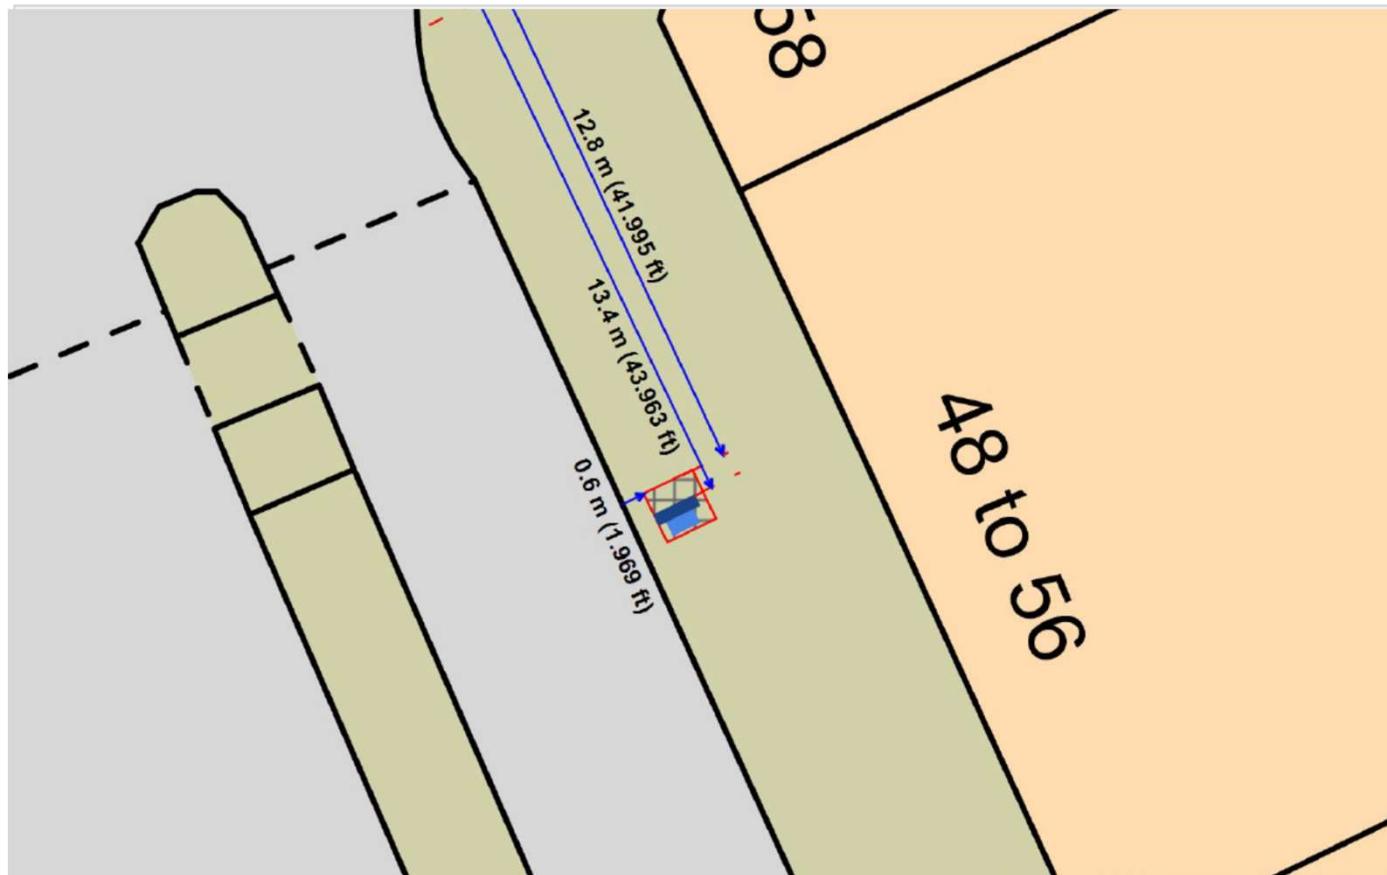

Application Site

1:1250 @ A4

A01609

o/s 58 Kingsway

Easting 530587

Northing 181380

Existing Phone Kiosk

Proposed Hub Unit

1:200 @ A4

JCDecaux

A01609

o/s 58 Kingsway