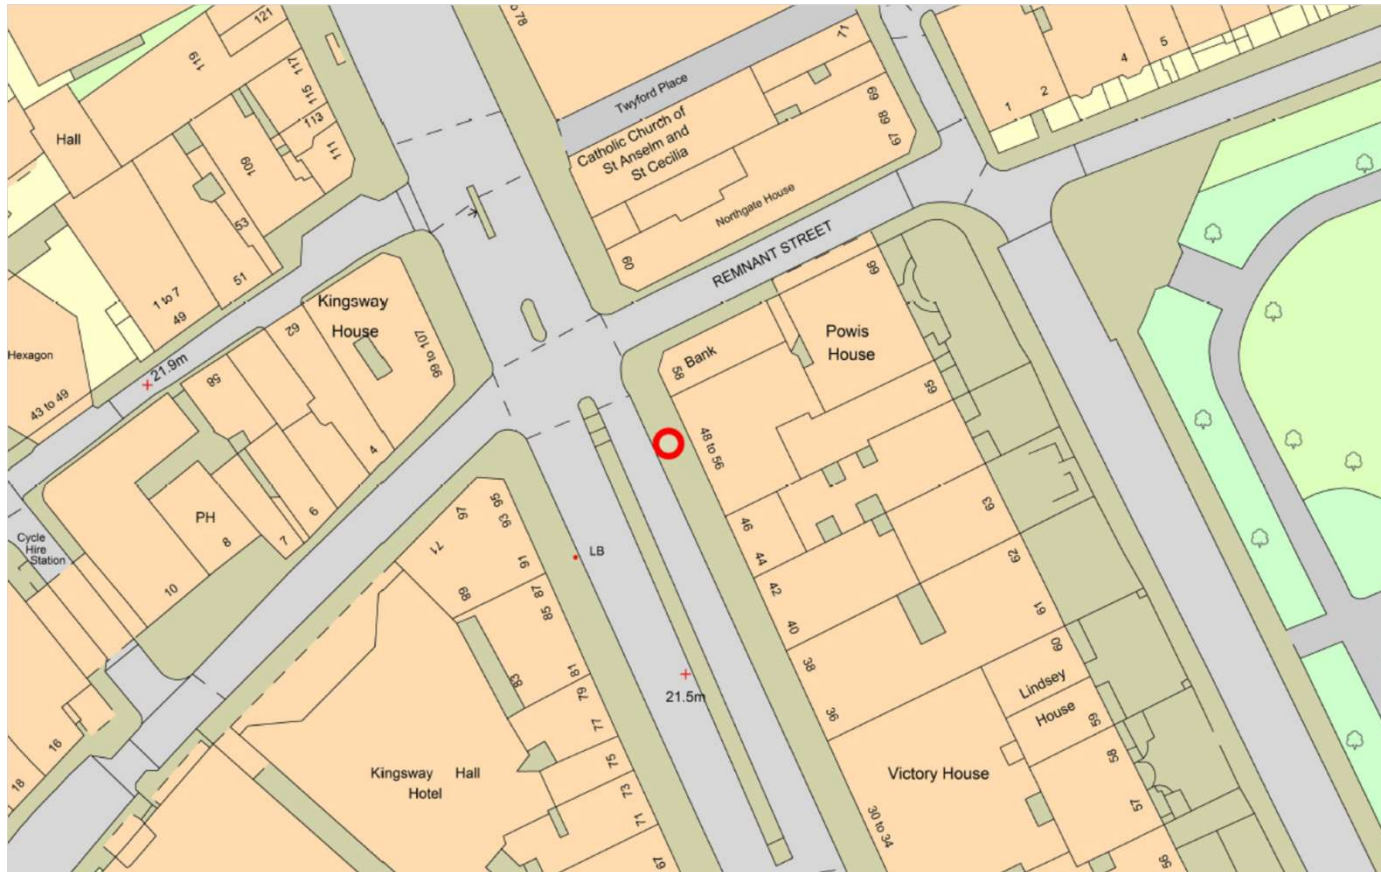

London Borough of Camden
Communication Hub Proposal

SITE 15 Pavement Outside
58 Kingsway WC2B 6EP

SITE MAPS AND VISUALS

JCDecaux

A01609

o/s 58 Kingsway

Easting 530587

Northing 181380