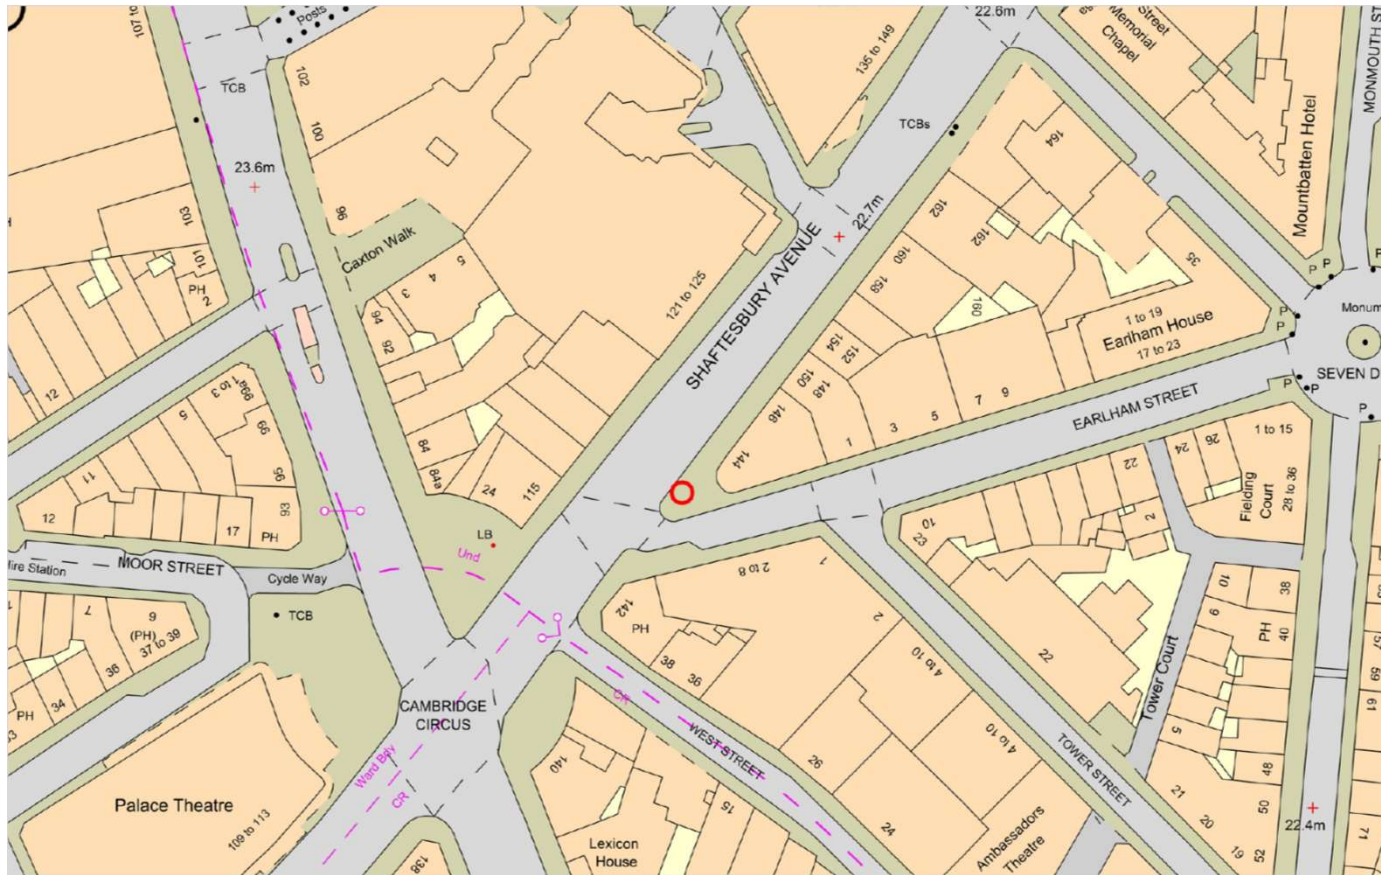

London Borough of Camden
Communication Hub Proposal

SITE 6 Pavement
Shaftesbury Avenue c/o Earlham Street WC2H 8JA

SITE MAPS AND VISUALS

Shaftesbury c/o Earlham Street

Easting 529954

Northing 181066

Application Site

1:1250 @ A4

Shaftesbury c/o Earlham Street

Easting 529954

Northing 181066

Existing Phone Kiosk

Proposed Hub Unit

1:200 @ A4

JCDecaux