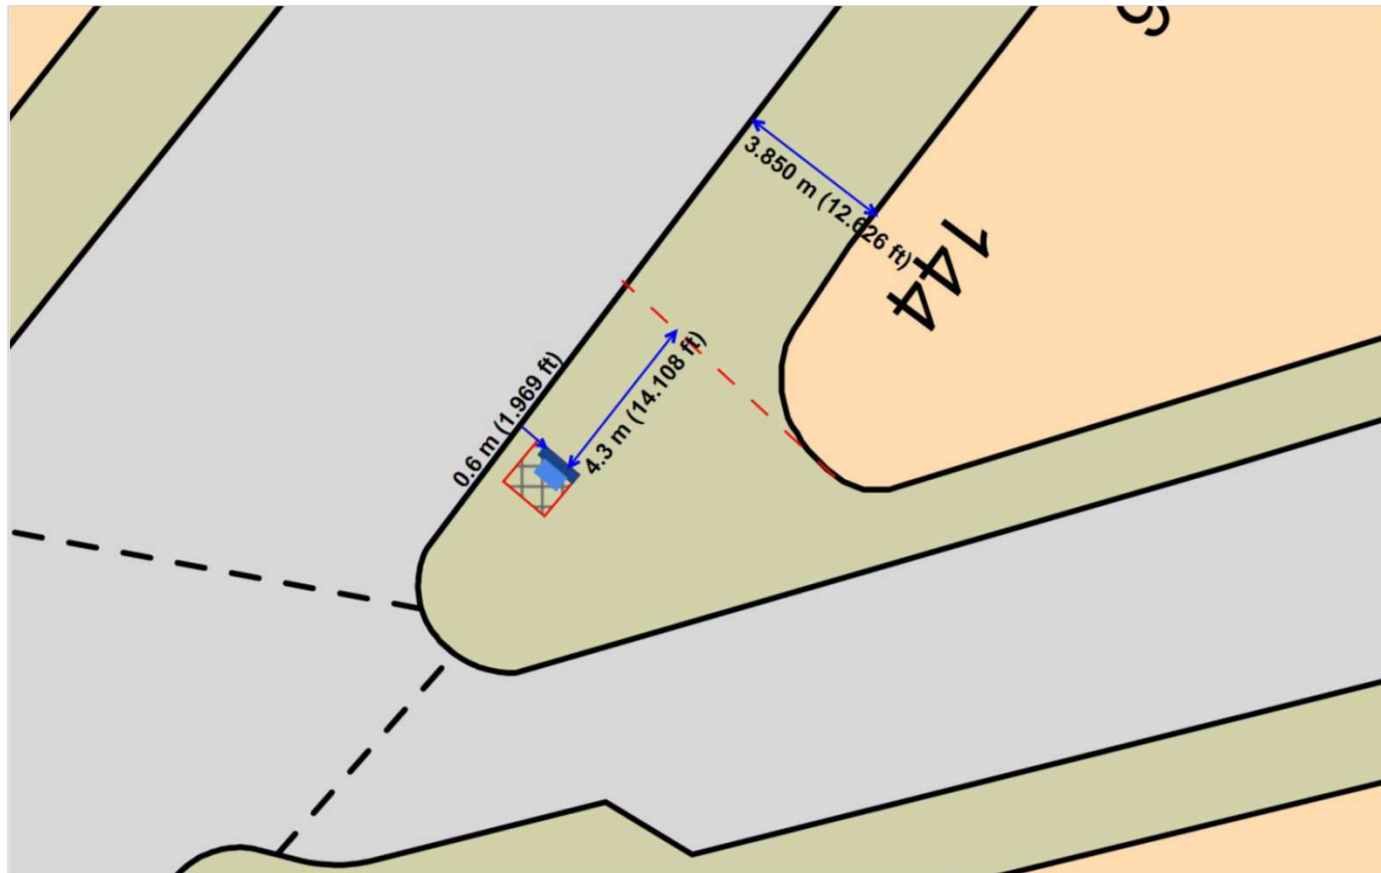

London Borough of Camden
Communication Hub Proposal

SITE 6 Pavement
Shaftesbury Avenue c/o Earlham Street WC2H 8JA

SITE MAPS AND VISUALS

Shaftesbury c/o Earlham Street

Easting 529954

Northing 181066

Application Site

1:1250 @ A4

Shaftesbury c/o Earlham Street

Easting 529954

Northing 181066

Existing Phone Kiosk

Proposed Hub Unit

1:200 @ A4

JCDecaux