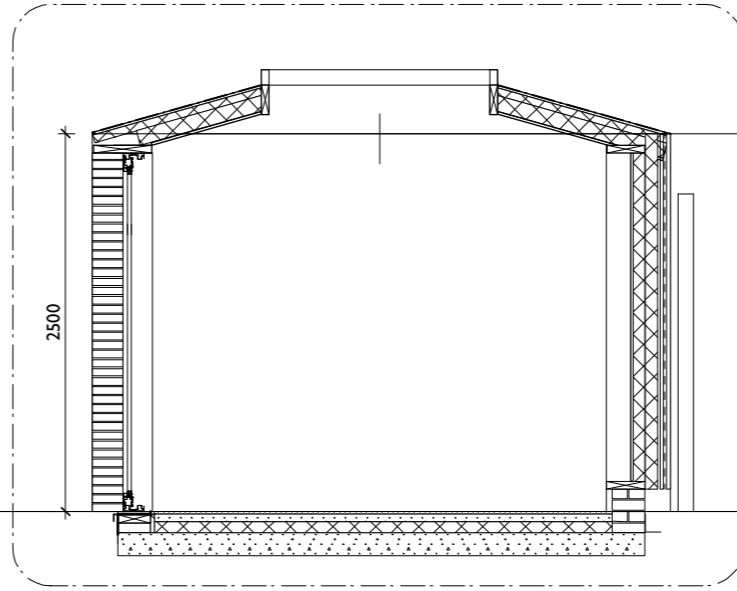

West Elevation

East Elevation

Section B

Section A

South Elevation

North Elevation

MARTINS CAMISULI Unit 1, 2A Oakford Road, London NW5 1AH Tel 020 7267 86 22

JOB TITLE: 16A Ospringe road London
DRWG TITLE: Proposed Garden Structure
DRWG NO: MC/207(02)_03
SCALE: 1:50 @ A3
DATE: Feb 2021

REVISION:

ALL DIMENSIONS INDICATED ON THIS DRAWING ARE SUBJECT TO ALTERATIONS ONCE ON SITE. CONFIRM ALL DIMENSION ON SITE PRIOR TO ORDERING AND CONSTRUCTION

Scale bar