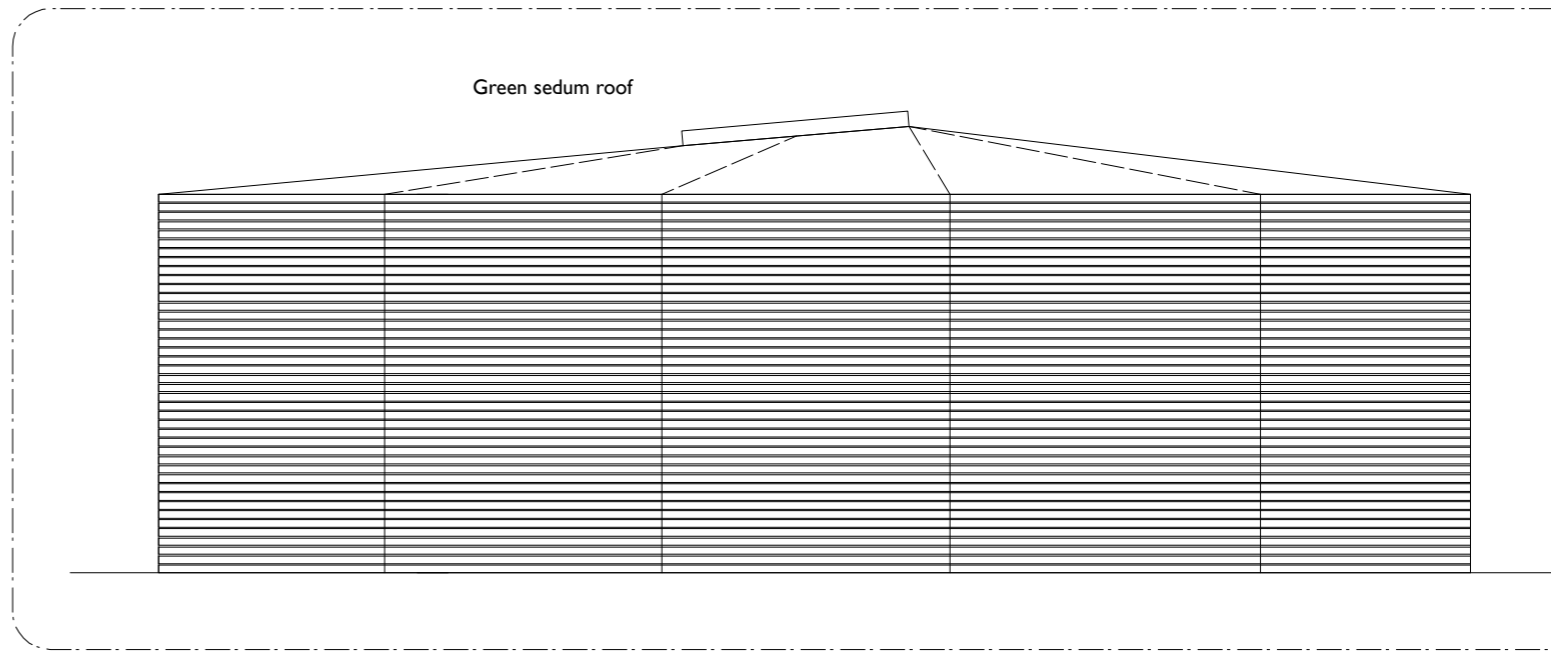

West Elevation

East Elevation

Section B

Section A

South Elevation

North Elevation

MARTINS CAMISULI Unit 1, 2A Oakford Road, London NW5 1AH Tel 020 7267 86 22

JOB TITLE: 16A Ospringe road London
DRWG TITLE: Proposed Garden Structure
DRWG NO: MC/207(02)_03
SCALE: 1:50 @ A3
DATE: Feb 2021

REVISION:

ALL DIMENSIONS INDICATED ON THIS DRAWING ARE SUBJECT TO ALTERATIONS ONCE ON SITE. CONFIRM ALL DIMENSION ON SITE PRIOR TO ORDERING AND CONSTRUCTION

Scale bar