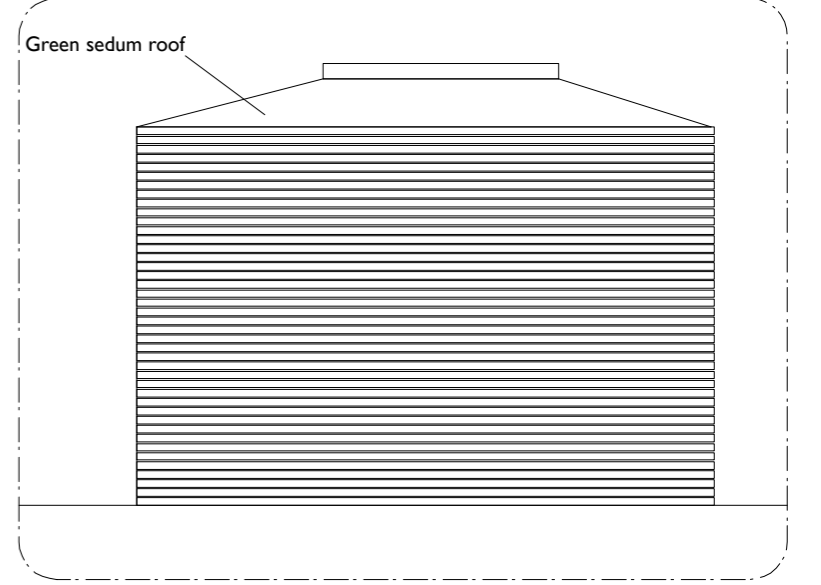

West Elevation

East Elevation

Section B

Section A

South Elevation

North Elevation

MARTINS CAMISULI Unit 1, 2A Oakford Road, London NW5 1AH Tel 020 7267 86 22

JOB TITLE: 16A Ospringe road London
DRWG TITLE: Proposed Garden Structure
DRWG NO: MC/207(02)_03
SCALE: 1:50 @ A3
DATE: Feb 2021

REVISION:

ALL DIMENSIONS INDICATED ON THIS DRAWING ARE SUBJECT TO ALTERATIONS ONCE ON SITE. CONFIRM ALL DIMENSION ON SITE PRIOR TO ORDERING AND CONSTRUCTION

Scale bar