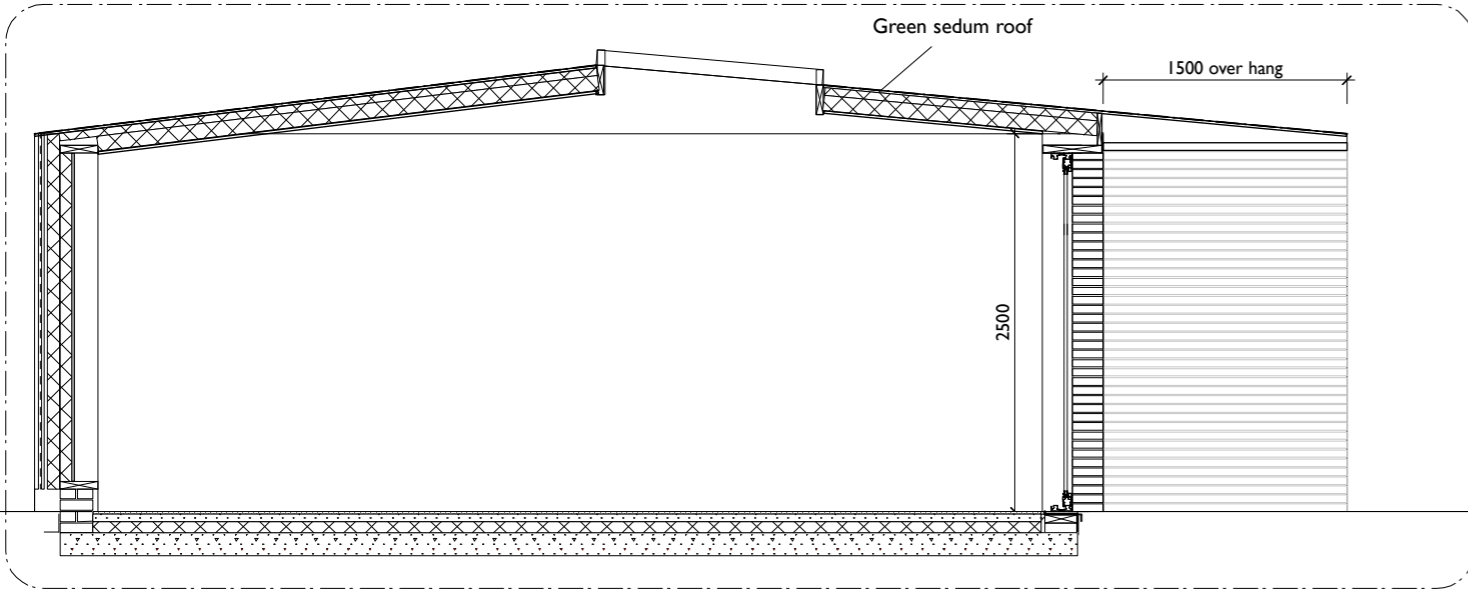

West Elevation

East Elevation

Section B

Section A

South Elevation

North Elevation

MARTINS CAMISULI Unit 1, 2A Oakford Road, London NW5 1AH Tel 020 7267 86 22

JOB TITLE: 16A Ospringe road London
DRWG TITLE: Proposed Garden Structure
DRWG NO: MC/207(02)_03
SCALE: 1:50 @ A3
DATE: Feb 2021

REVISION:

ALL DIMENSIONS INDICATED ON THIS DRAWING ARE SUBJECT TO ALTERATIONS ONCE ON SITE. CONFIRM ALL DIMENSION ON SITE PRIOR TO ORDERING AND CONSTRUCTION

Scale bar