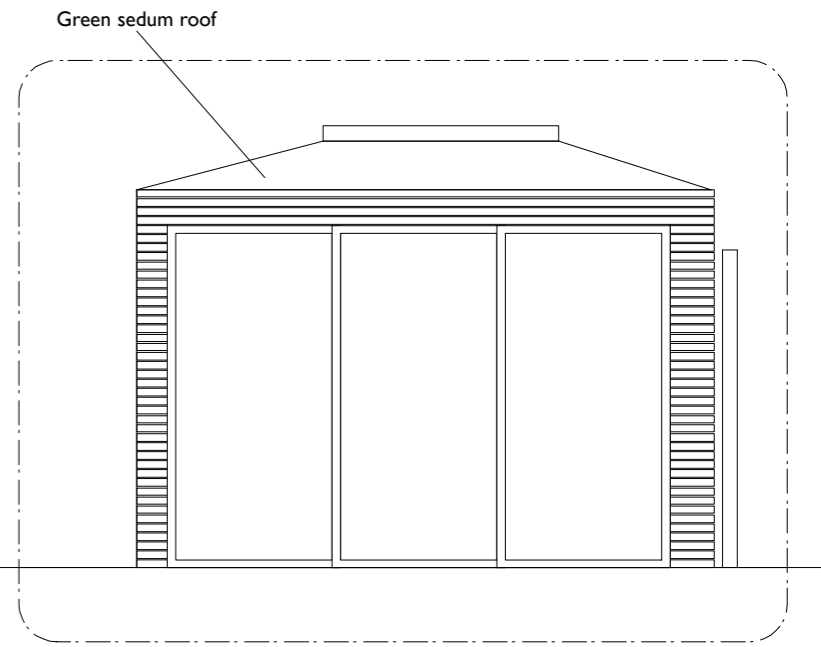

West Elevation

East Elevation

Section B

Section A

South Elevation

North Elevation

MARTINS CAMISULI Unit 1, 2A Oakford Road, London NW5 1AH Tel 020 7267 86 22

JOB TITLE: 16A Ospringe road London
DRWG TITLE: Proposed Garden Structure
DRWG NO: MC/207(02)_03
SCALE: 1:50 @ A3
DATE: Feb 2021

REVISION:

ALL DIMENSIONS INDICATED ON THIS DRAWING ARE SUBJECT TO ALTERATIONS ONCE ON SITE. CONFIRM ALL DIMENSION ON SITE PRIOR TO ORDERING AND CONSTRUCTION

Scale bar