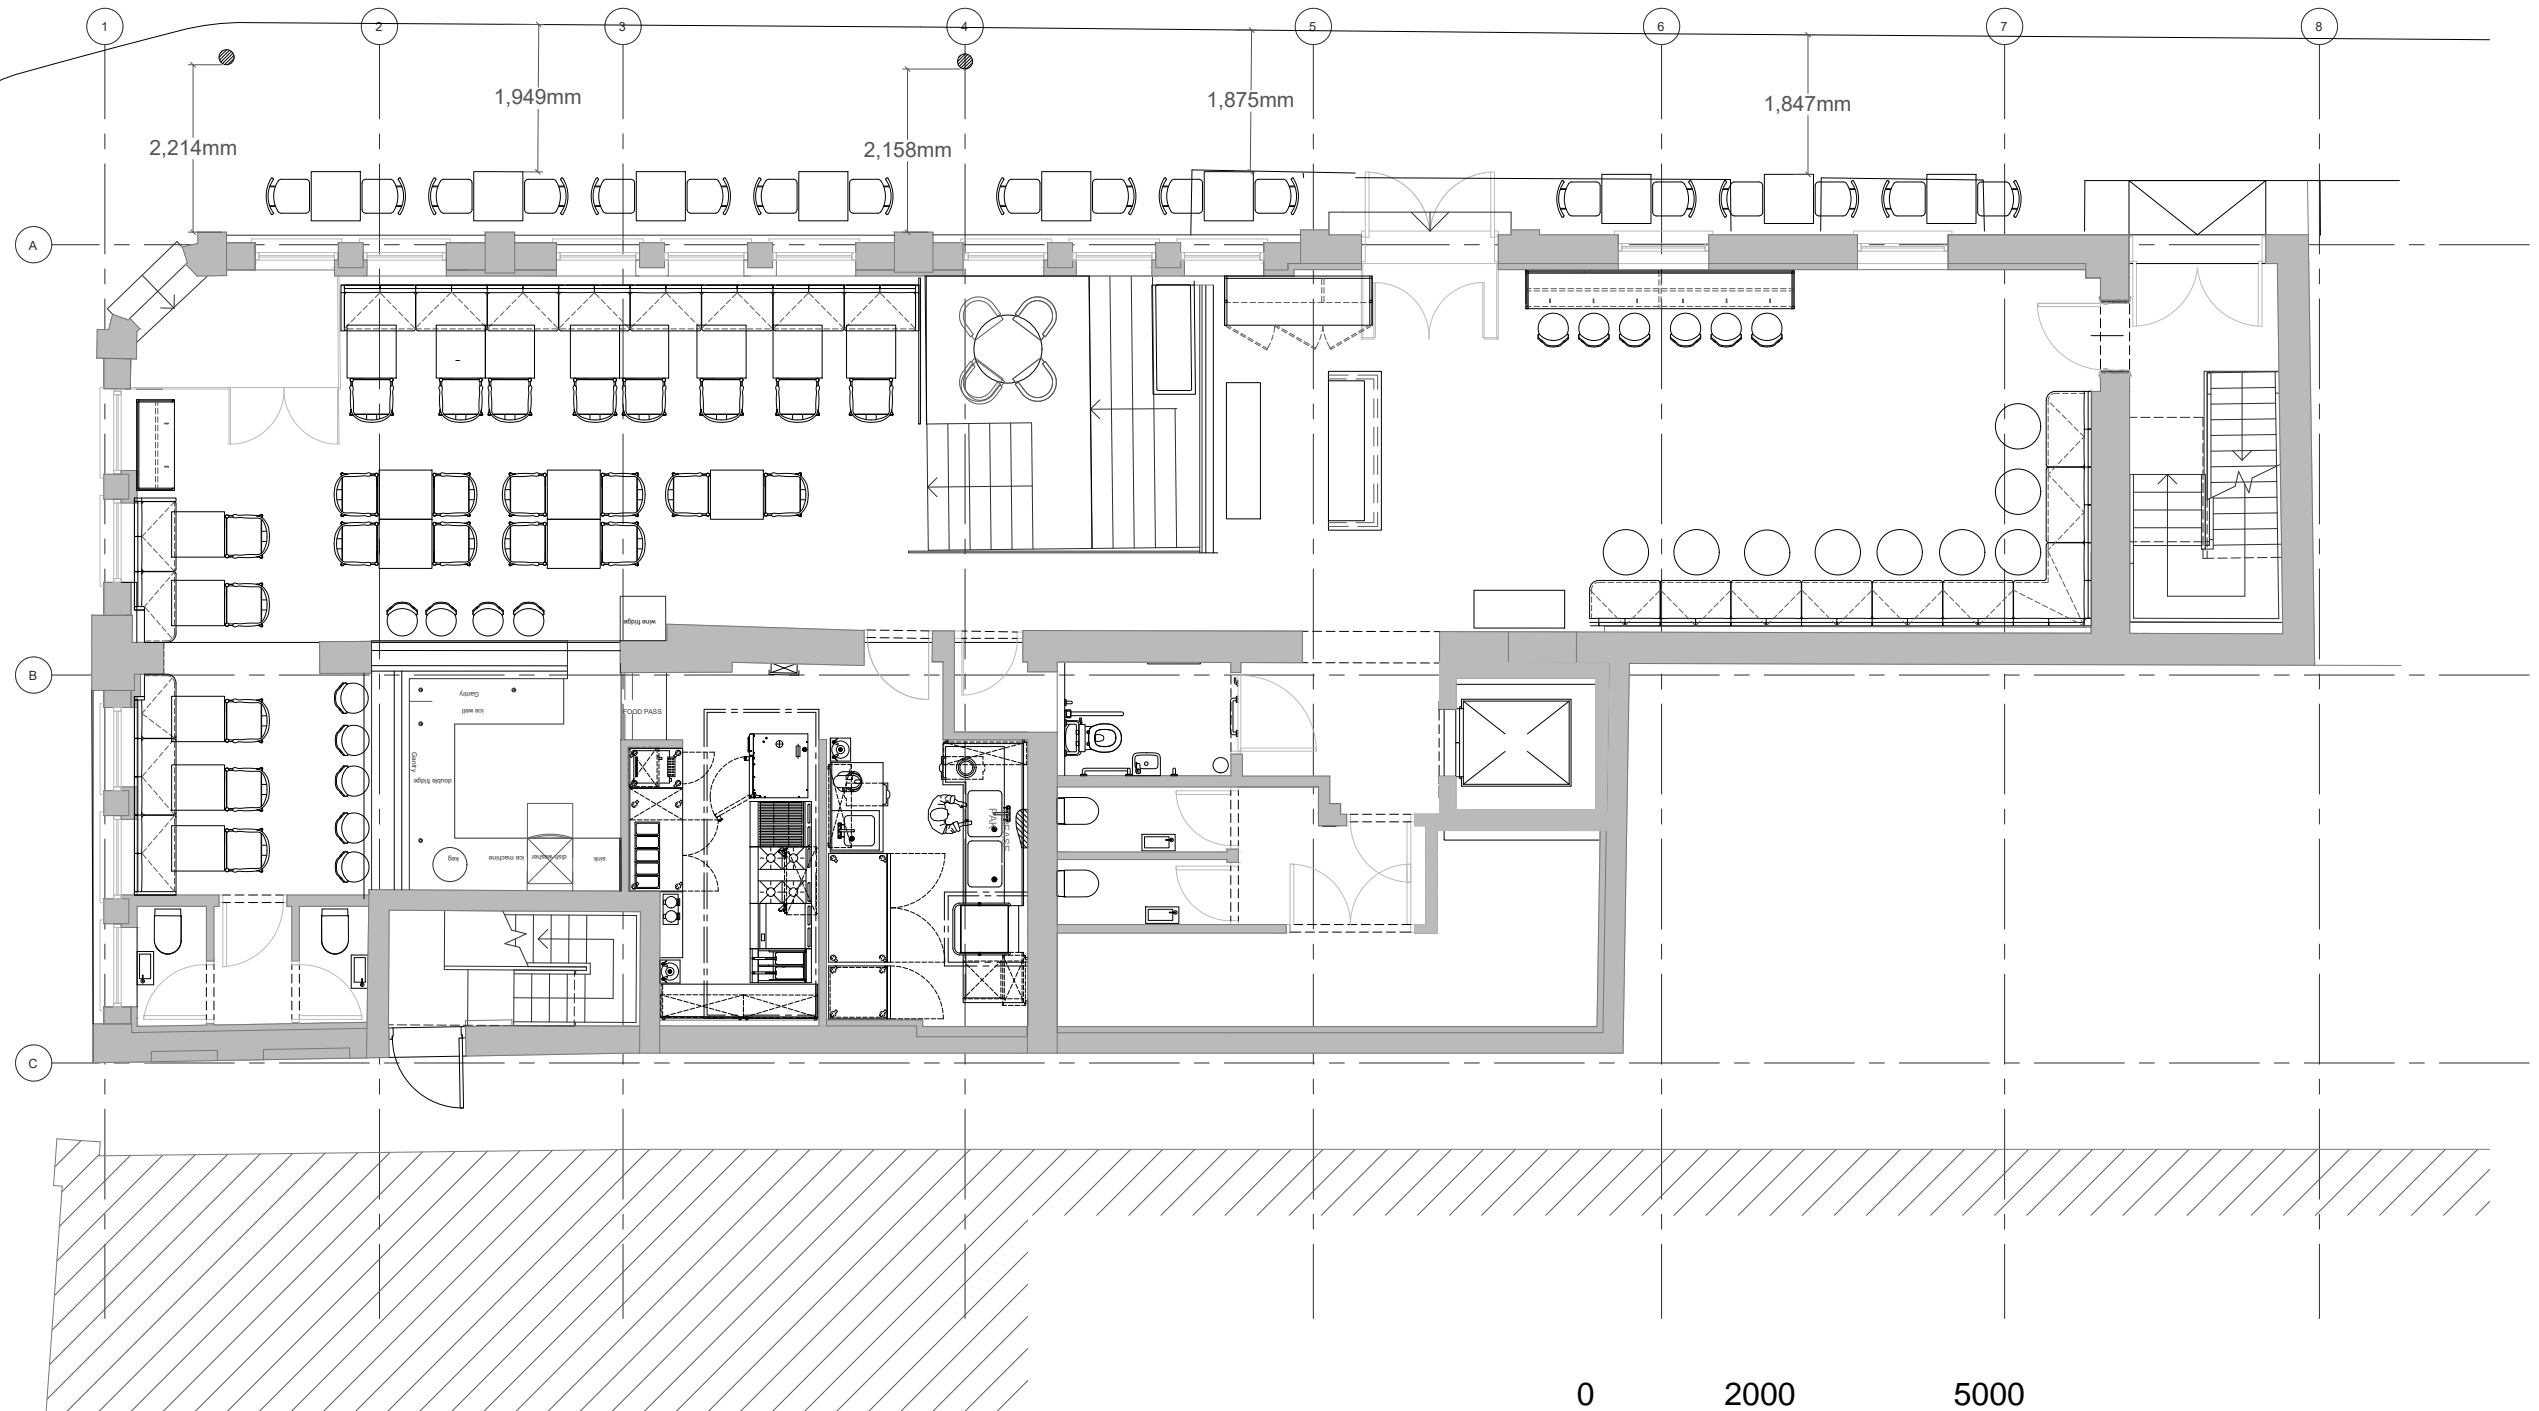

CROGSLAND ROAD

CHALK FARM ROAD

SELINA CAMDEN LOCK HOTEL

ADDRESS: 88 - 89 CHALK FARM ROAD
NW1 8AR, LONDON