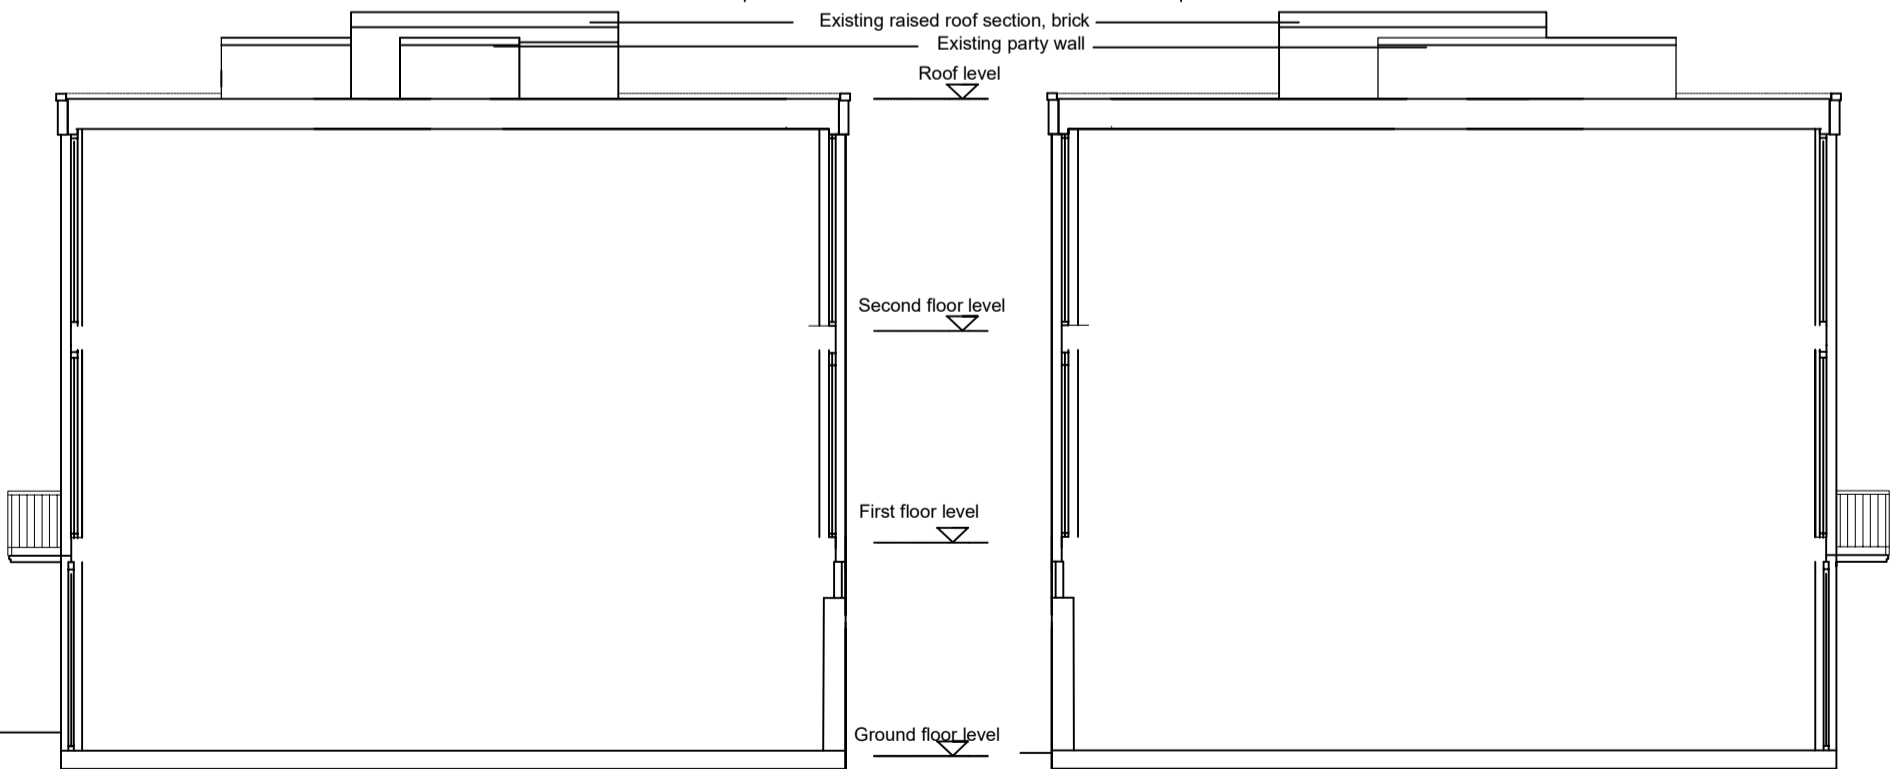

Front Elevation

Rear (South) Elevation

East Elevation

West Elevation

All dimensions to be ratified on site

Revisions

Rev	Date	Description

87 Fellows Road London NW3
Existing Elevations

Scale	1:100 at A3
Date	06.10.2020
Drawing Status	Planning
Drawing No	101

Job Number	180
Drawn by	ZD
Checked by	ZD
Revision	01

ZED Architect

55 Church Crescent
London N3 1BL
07971902109
zoe@zedarchitect.com