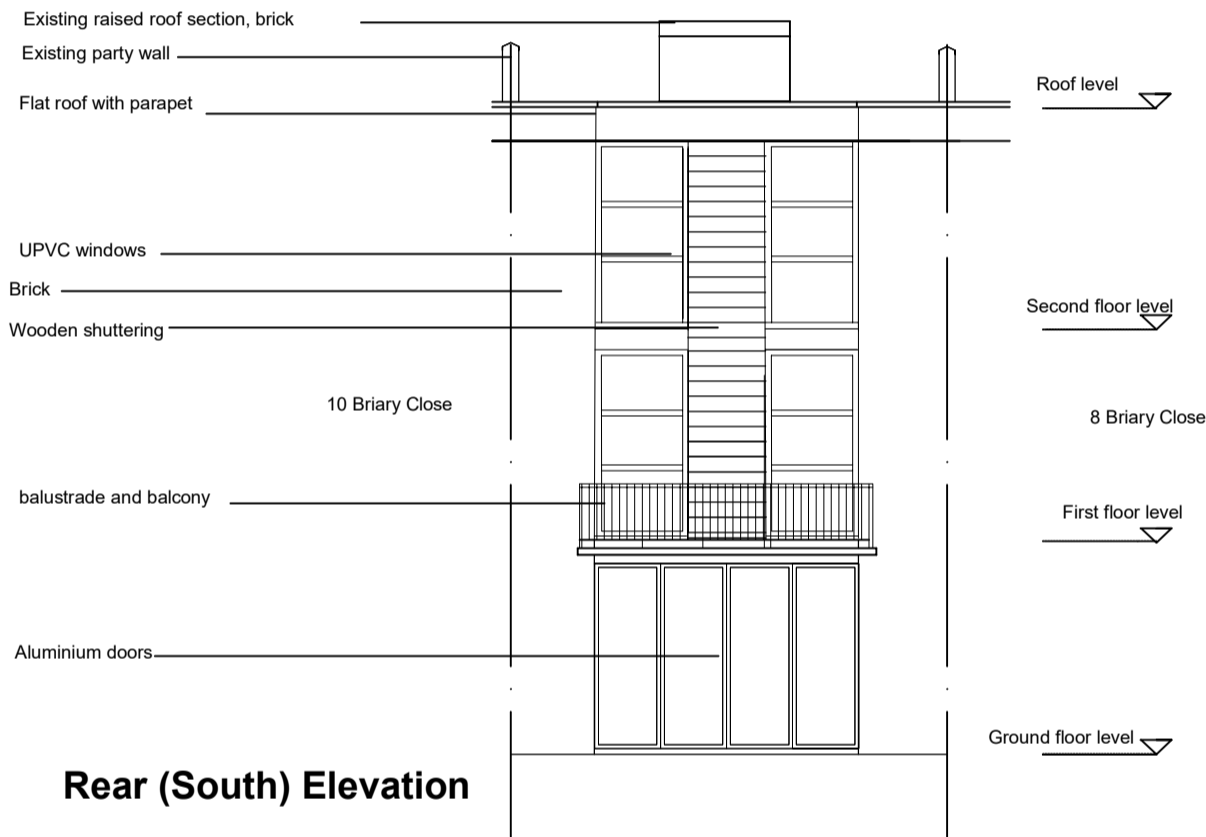

Front Elevation

Rear (South) Elevation

East Elevation

West Elevation

All dimensions to be ratified on site

Revisions

Rev	Date	Description

87 Fellows Road London NW3
Existing Elevations

Scale	1:100 at A3
Date	06.10.2020
Drawing Status	Planning
Drawing No	101

Job Number	180
Drawn by	ZD
Checked by	ZD
Revision	01

ZED Architect

55 Church Crescent
London N3 1BL
07971902109
zoe@zedarchitect.com