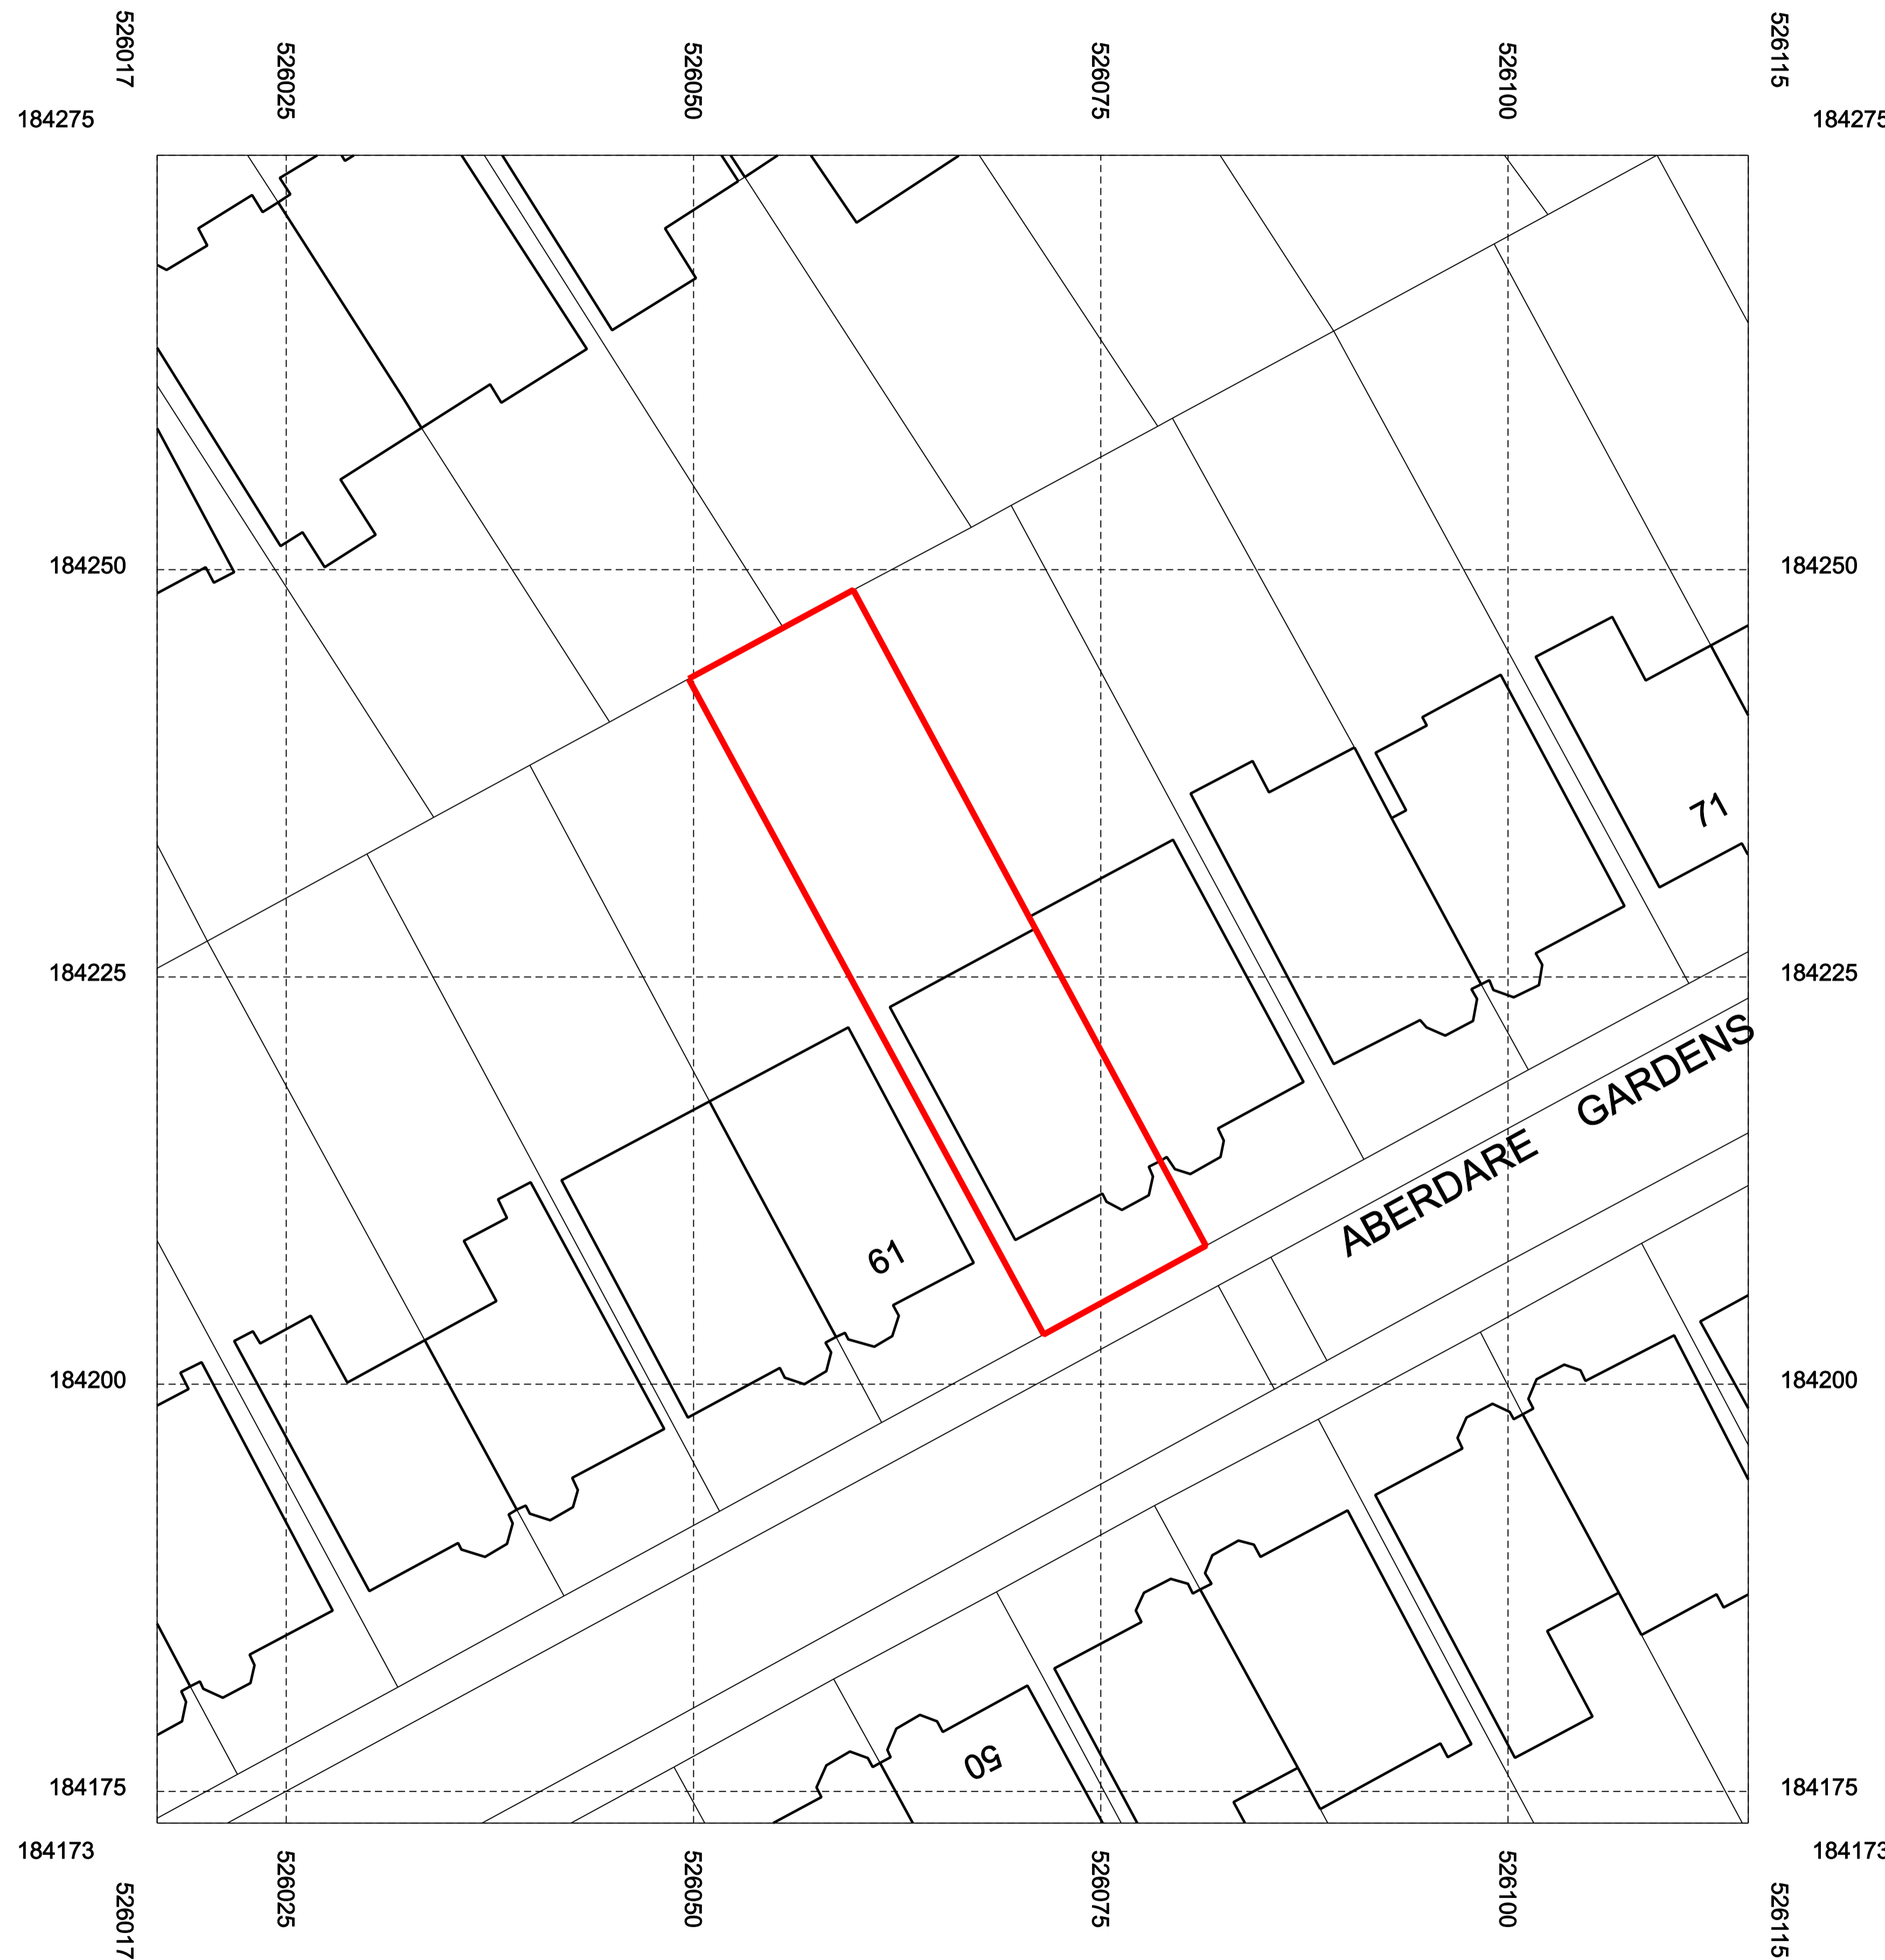

RED LINE LOCATION PLAN

Scale 1:250@A1 / 1:500@A3

NOTES

NO.	DESCRIPTION	DATE
1	Planning	AM AM 18/06/21

FIRST ISSUE

NO.	DESCRIPTION	DATE
1	Planning	AM AM 18/06/21

CLIENT LOGO

23 Elsworth Road, Camden Town
London NW3 3DS, United Kingdom
T +44 (0)20 3737 2141
E contact@roundrobinstudio.com

PROJECT TITLE 63 Aberdare Gardens	
PROJECT NUMBER P2103	SCALE 1:500@A3
DRAWING TITLE Location Plan	DATE 18/06/21
DRAWING NO. A1000	REVISION -