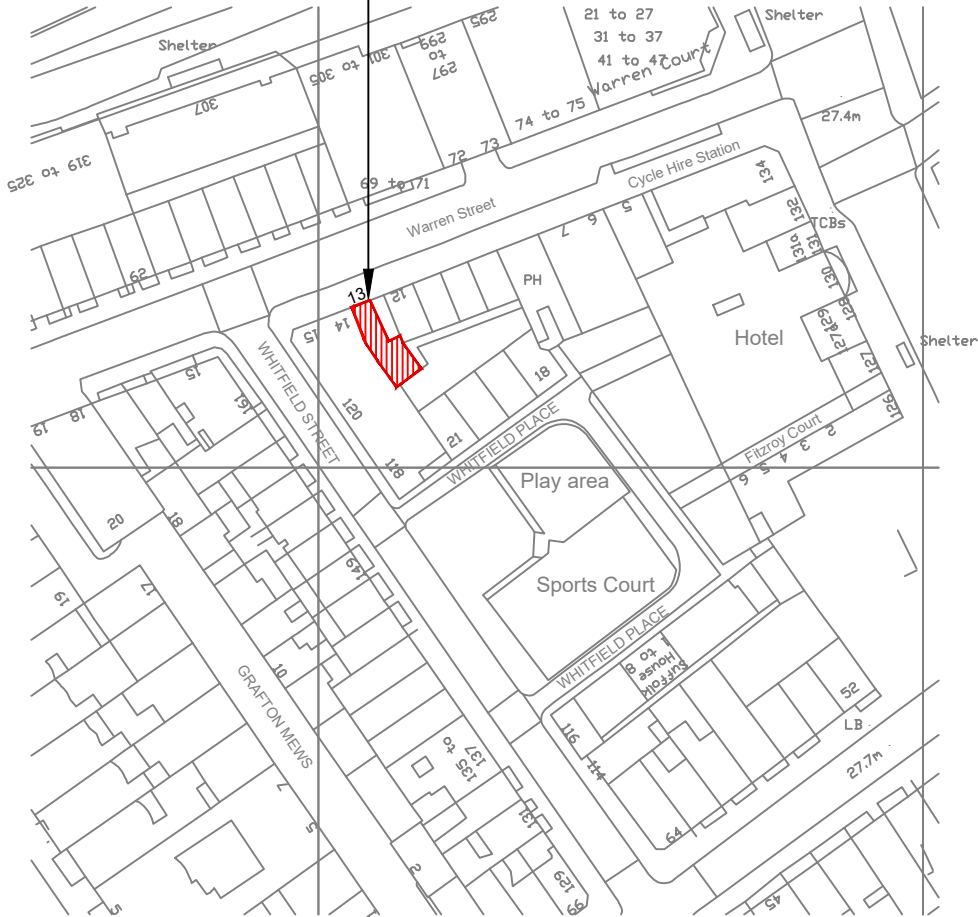

13 Warren Street London, W1T 5LH

DELTABRAVO LIMITED

DESIGN * CONSTRUCTION * SHOPFITTING * PROJECT MANAGEMENT

Academy House, London Road, Camberley, Surrey. GU15 3HL

CLIENT

T4 -Tea Sense

PROJECT

13 Warren Street
LONDON, W1T 5LH

TITLE

LOCATION PLAN

DRAWING No

DB515-LP

REVISION

SCALE @ A4

1:1250

DATE