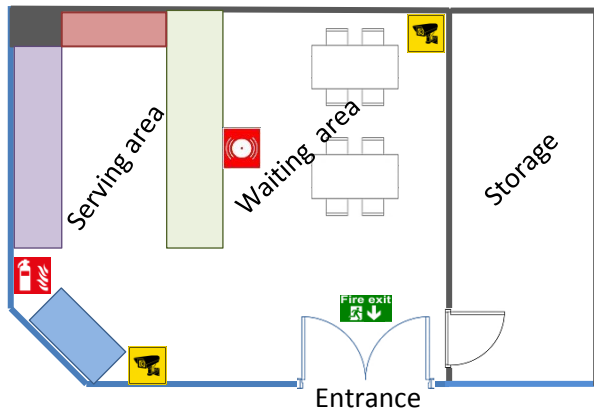

Wokstop London

57 Camden Road, London, NW1 9EU

-  Glass external wall
-  Internal wall
-  Food preparation equipment
-  Sale desk
-  Licensed goods display
-  Double fridge
-  CCTV
-  Fire alarm
-  Fire extinguisher
-  Fire exit
-  Double door
-  Single door