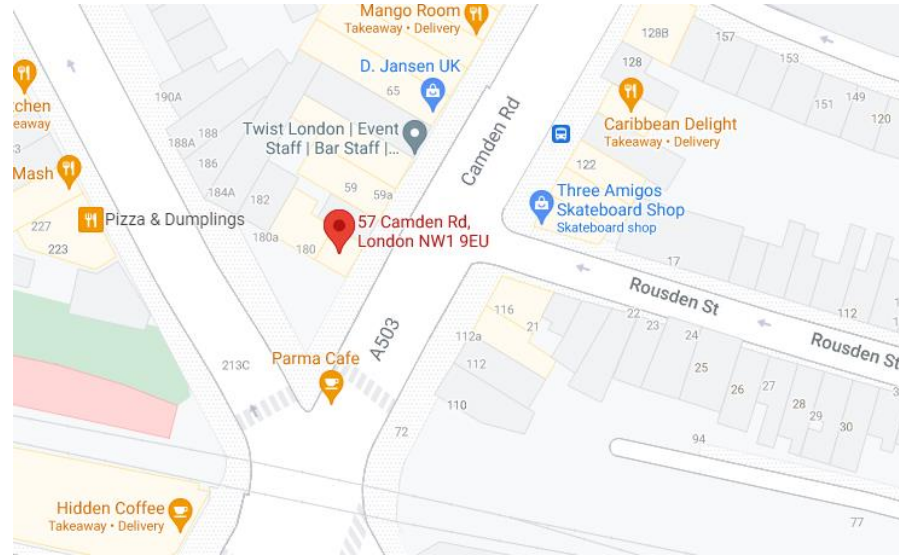

Wokstop London

57 Camden Road, London, NW1 9EU

-  Glass external wall
-  Internal wall
-  Food preparation equipment
-  Sale desk
-  Licensed goods display
-  Double fridge
-  CCTV
-  Fire alarm
-  Fire extinguisher
-  Fire exit
-  Double door
-  Single door