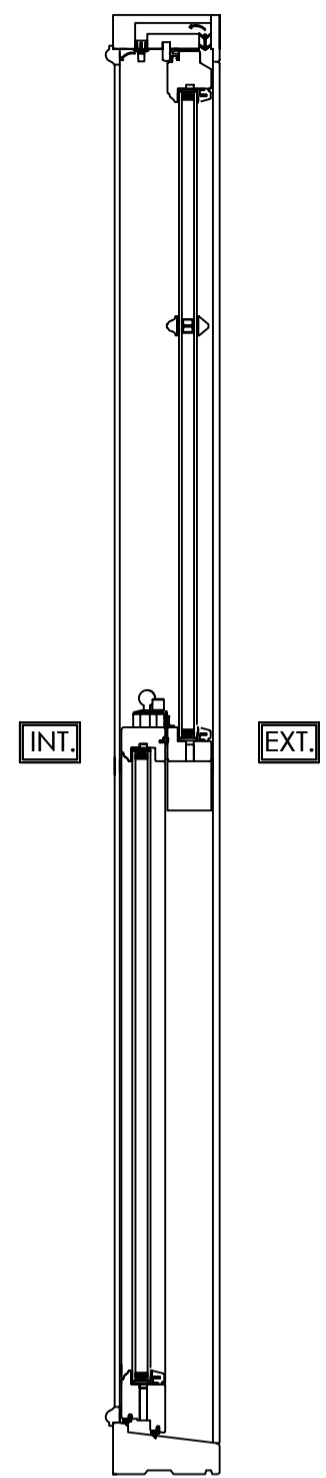

A-A SECTION

B-B SECTION

1 & 2. BEDROOM

MATERIAL - TIMBER  
INTERNAL & EXTERNAL COLOUR - WHITE  
GLAZING - 24MM SEALED UNITS

Scale - 1:10  
(Produced on A3 Paper)  
Sheet 1 Of 2

Drawers Initials.  
**SF**

Revision	Date	Amendments	Drawers Initials.
A	14/06/21	Material changed	SF

**CONTRACT No.:** 30309360

**date:** 08/12/2020

**PROPOSED:** WINDOW REPLACEMENT  
**AT:** 109 BROADHURST GARDENS  
LONDON  
NW6 3BJ

**VIEWED EXTERNALLY**

THESE DRAWINGS ARE THE PROPERTY OF ANGLIAN HOME IMPROVEMENTS AND MUST NOT BE USED, DISTRIBUTED, LOANED OR COPIED WITHOUT THE EXPRESS PERMISSION OF ANGLIAN HOME IMPROVEMENTS.

Scale Bar  
1:10(mm)

100 200 300 400 500 600 700 800 900 1000 1100 1200 1300