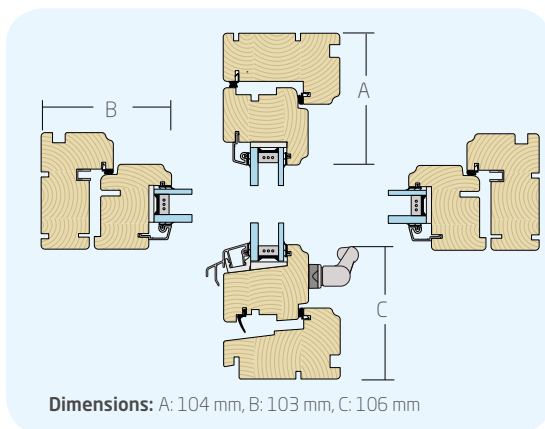

## Top-swing: TopTech Outward opening

Well balanced ironmongery ensures the frame can easily be turned 180 degrees for safe cleaning from the inside of your building. Solid cleaning restrictors are also integrated in the hinges for additional safety. The window has a sophisticated and effective child safety restrictor integrated in the hinges for extra peace of mind.

<b>Frame width</b>	92 mm or 105 mm (Timber), 100 mm or 113mm (Aluminium clad timber)
<b>Width</b>	Min: 348 mm Max: 2388 mm
<b>Height</b>	Min: 388 mm Max: 1788 mm
<b>Width + Height</b>	Max: 3400 mm
<b>Sash weight</b>	Max: 80 kg