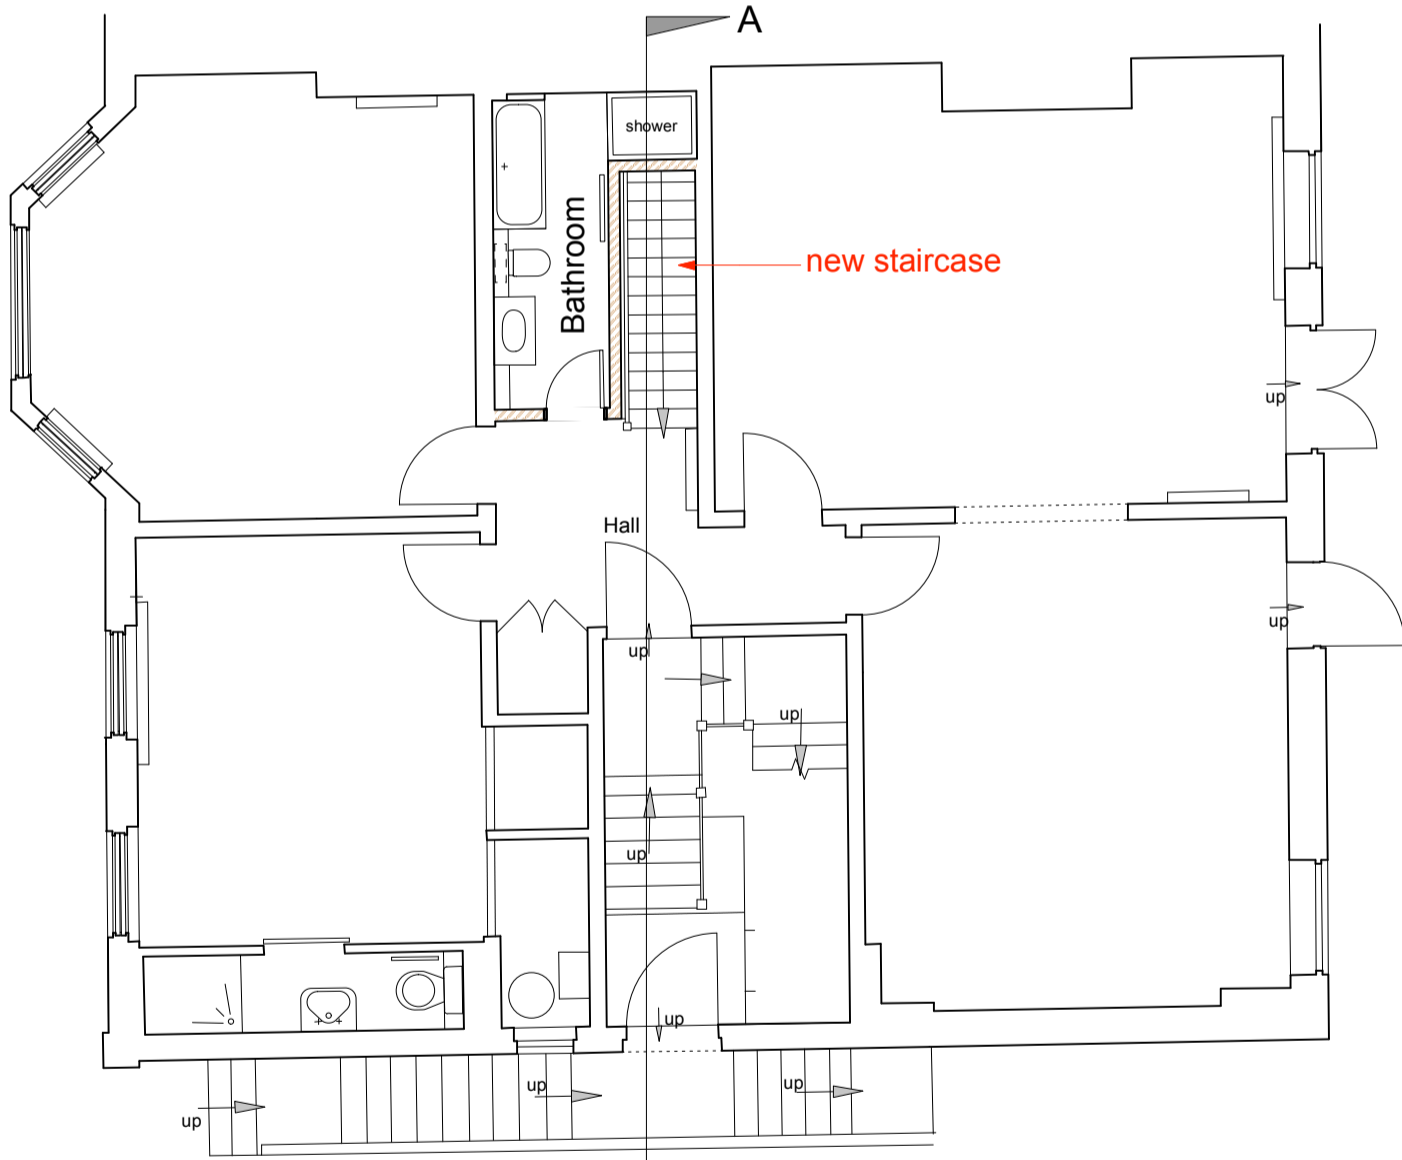

Proposed Ground Floor Plan - Flat B

Proposed First Floor Plan - Flat C

**BROD WIGHT**  
**Architects**  
 8a Baynes Mews --- London --- NW3 5BH

17B+C Langland Gardens  
 London NW3 6QE

www.brodwight.co.uk office@brodwight.co.uk  
 Tel 020 7722 0810 This drawing is copyright

Drawing Title:  
**Proposed Ground and  
 First Floor Plans**

Drawing Ref:  
**1116-AP03A**

Date: June 2021 Scale: 1:100@A3/1:50@A1