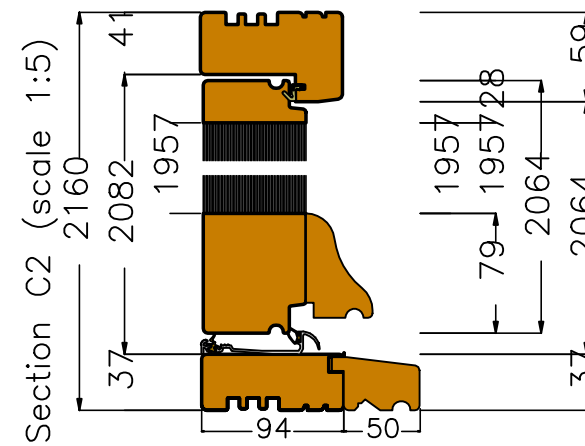

Comments

Customer: Dualchas
Ref: Contemporary Doorset

View from outside (scale 1:10)

Section C1 (scale 1:5)

F/Sashes	
F/Ironmo	
Glaze	
P/O/B	

Revisions

Project - TESTZ

Drawing No	7
Scale	As shown on A3
Drawn by	Steven Dixon
Date	18.10.2019