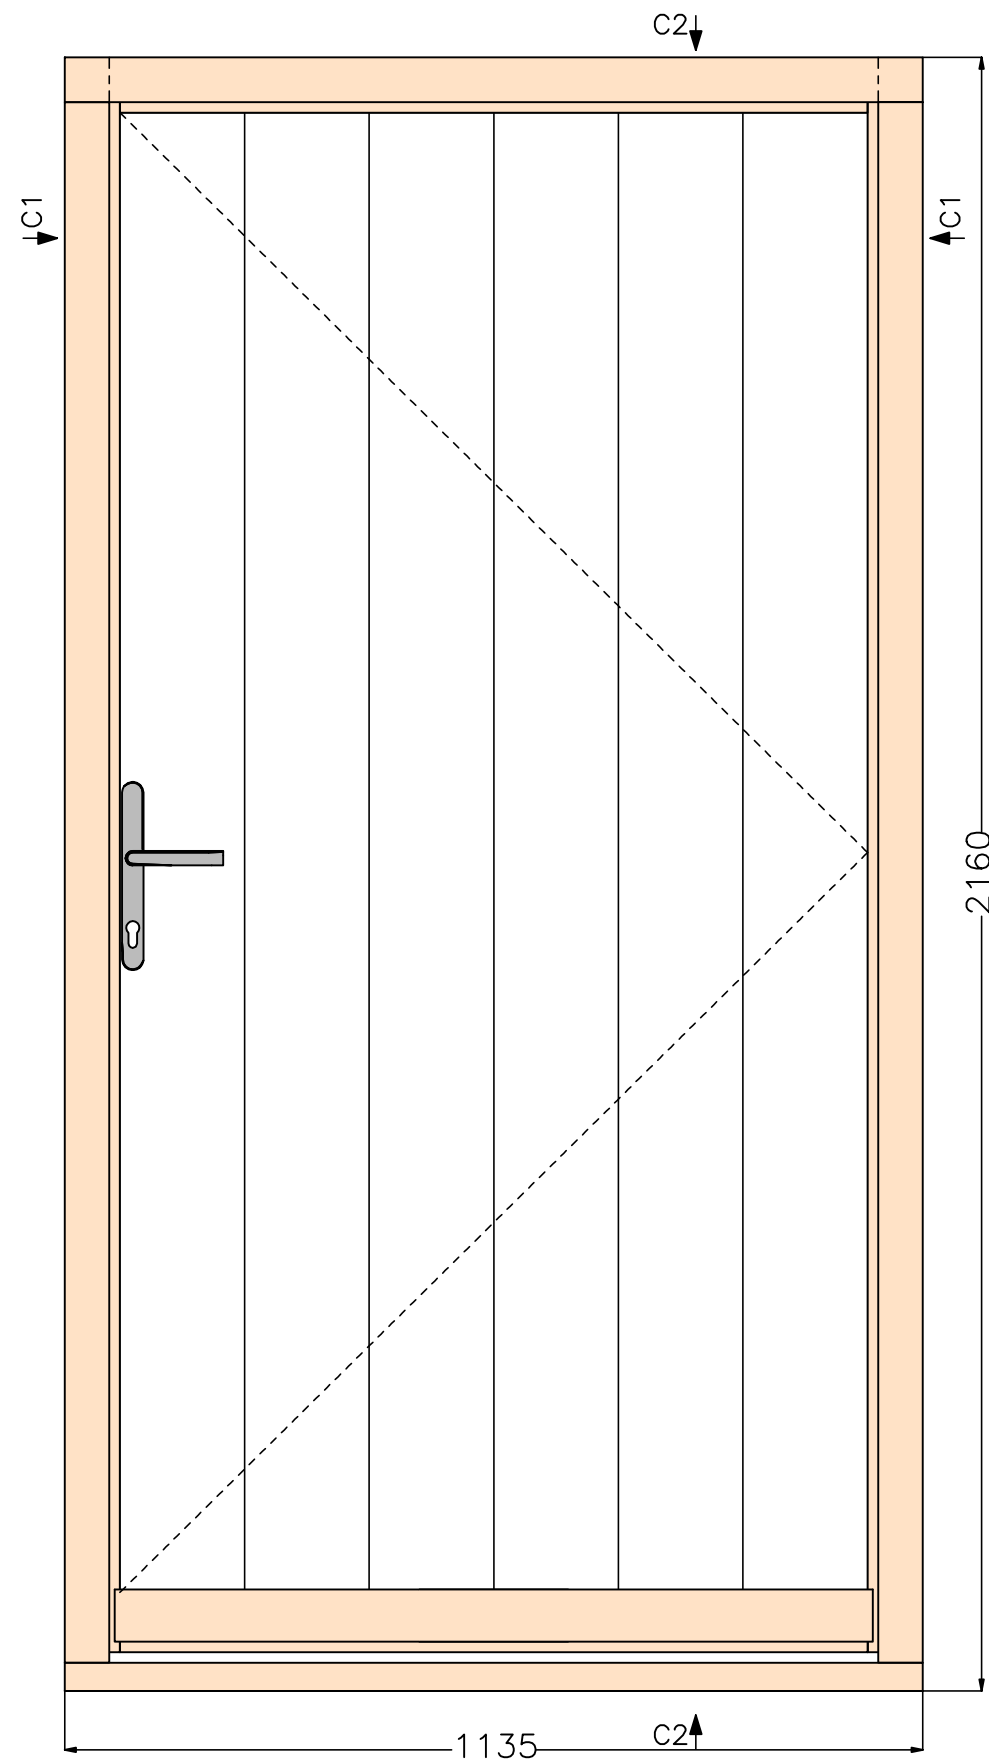

Comments

Customer: Dualchas
Ref: Contemporary Doorset

View from outside (scale 1:10)

Section C1 (scale 1:5)

F/Sashes	
F/Ironmo	
Glaze	
P/O/B	

Revisions

Project - TESTZ

Drawing No	7
Scale	As shown on A3
Drawn by	Steven Dixon
Date	18.10.2019