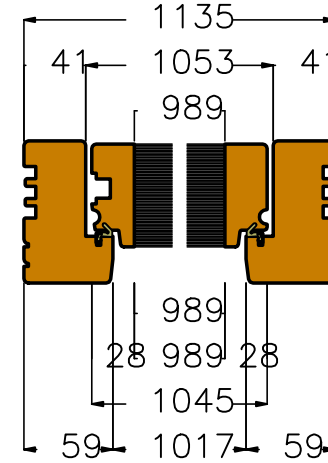

Comments

Customer: Dualchas
Ref: Contemporary Doorset

View from outside (scale 1:10)

Section C1 (scale 1:5)

F/Sashes	
F/Ironmo	
Glaze	
P/O/B	

Revisions

Project - TESTZ

Drawing No	7
Scale	As shown on A3
Drawn by	Steven Dixon
Date	18.10.2019