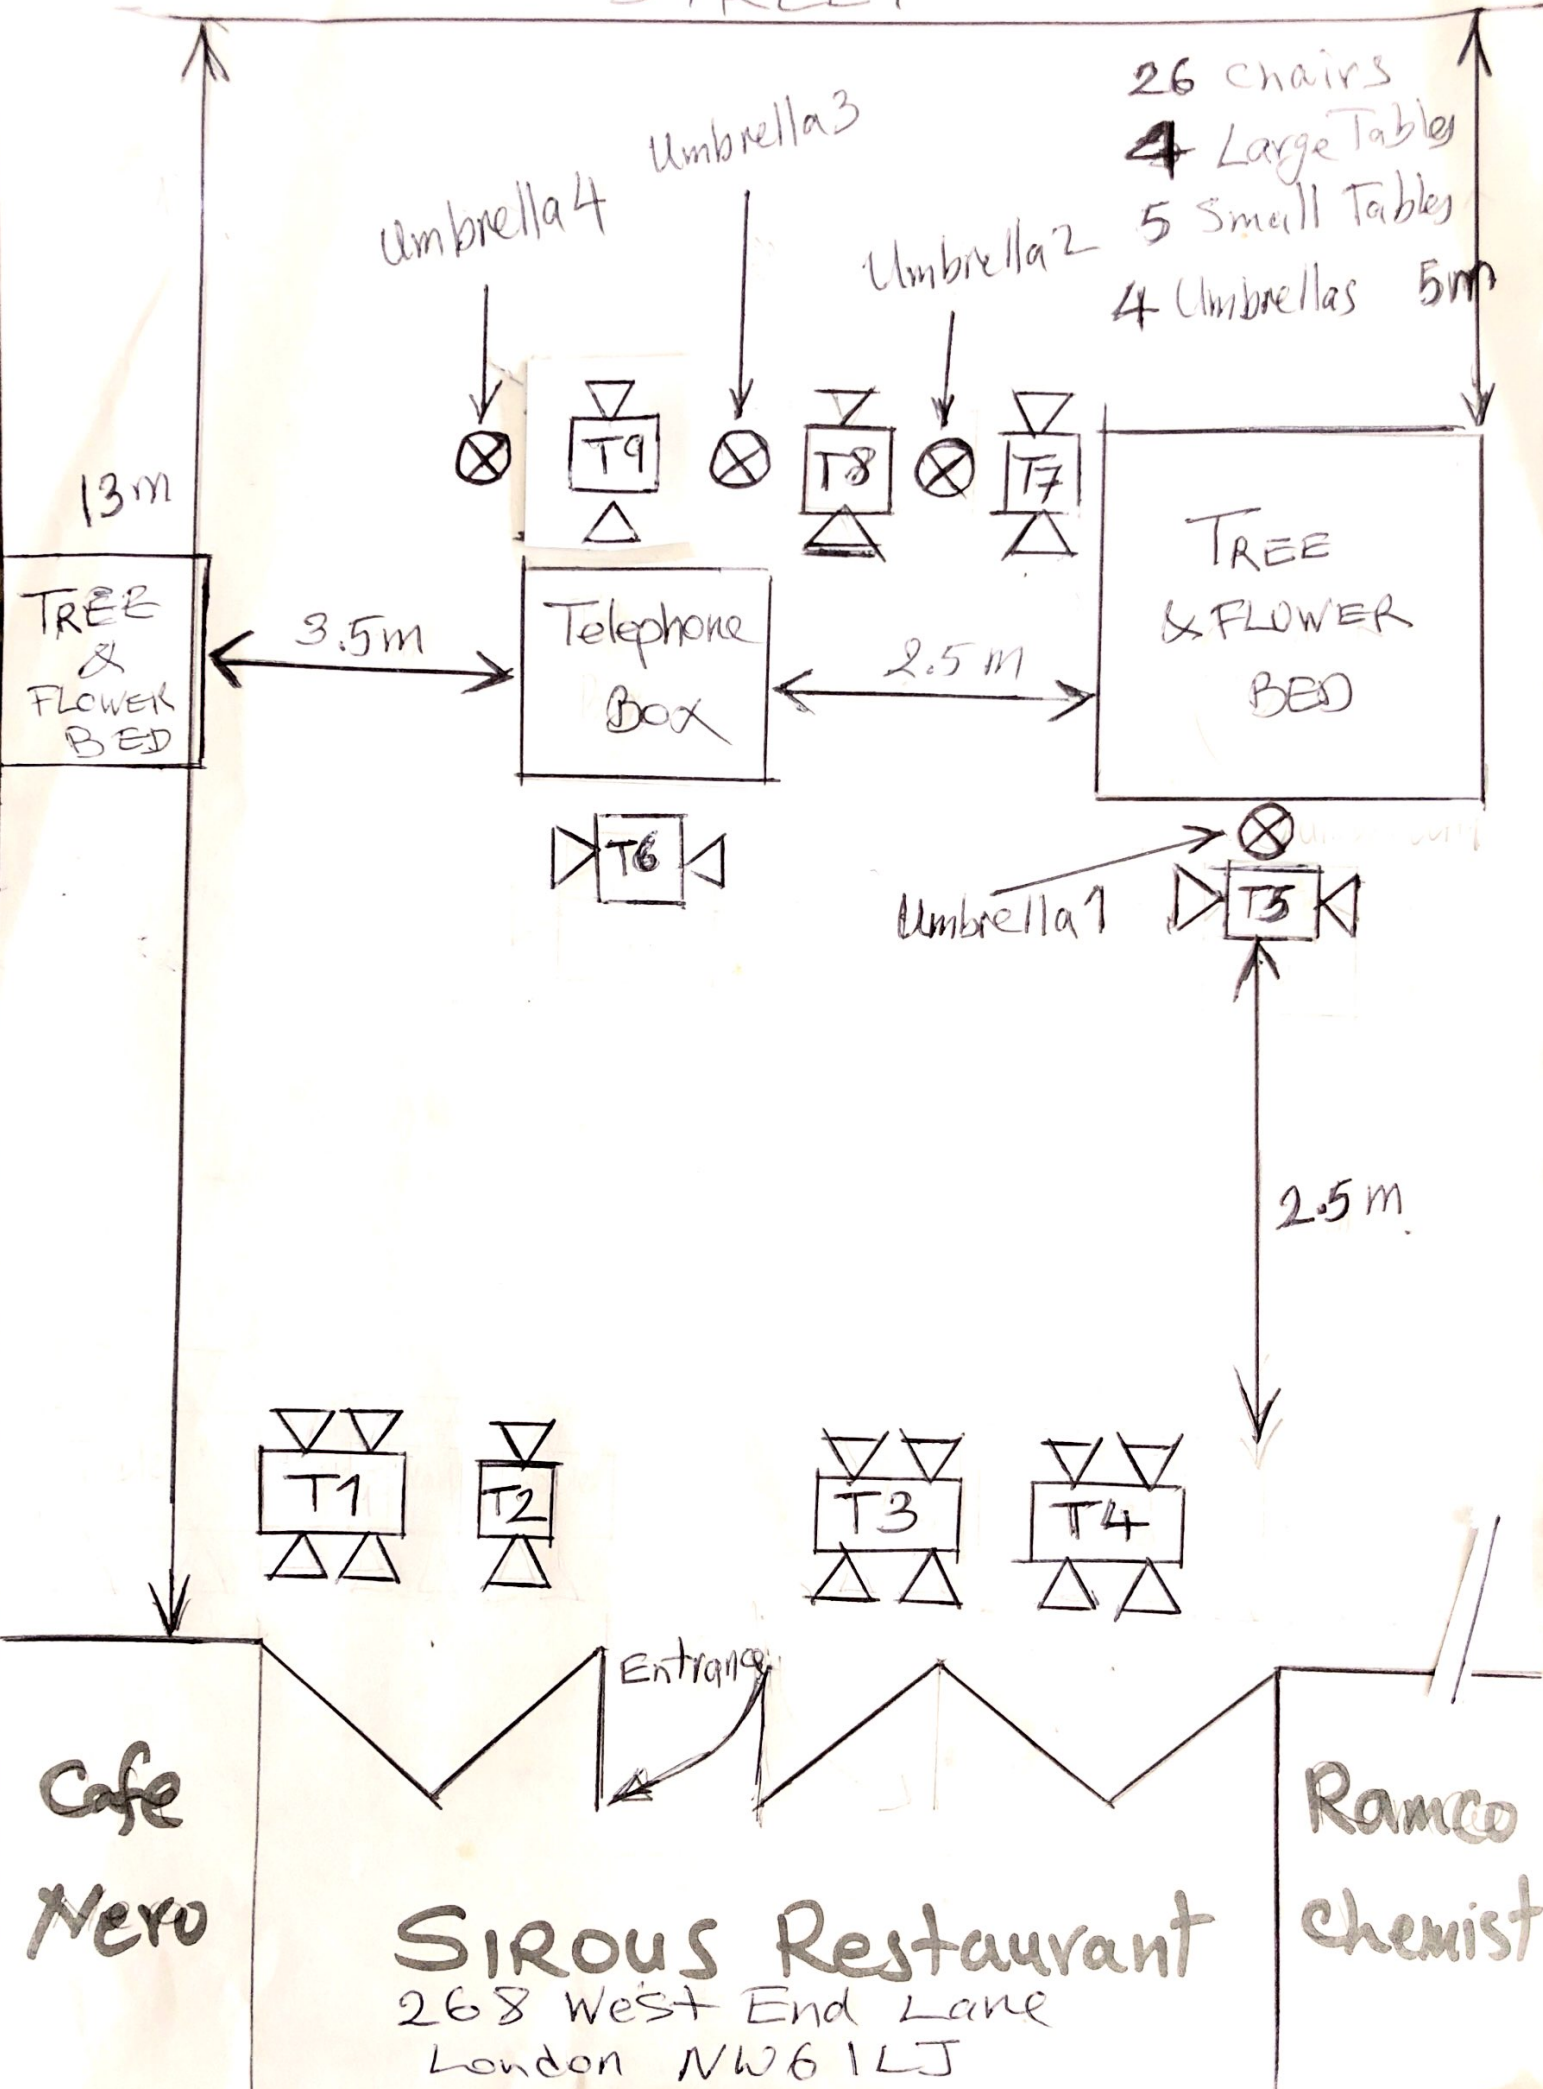

STREET

- 26 chairs
- 4 Large Tables
- 5 Small Tables
- 4 Umbrellas 5m

13m

TREE & FLOWER BED

3.5m

Telephone Box

2.5m

TREE & FLOWER BED

T6

Umbrella 1

T5

2.5m

T1

T2

T3

T4

Entrance

Cafe Nero

SIROUS Restaurant
 268 West End Lane
 London NW6 1LJ

Rancco Chemist