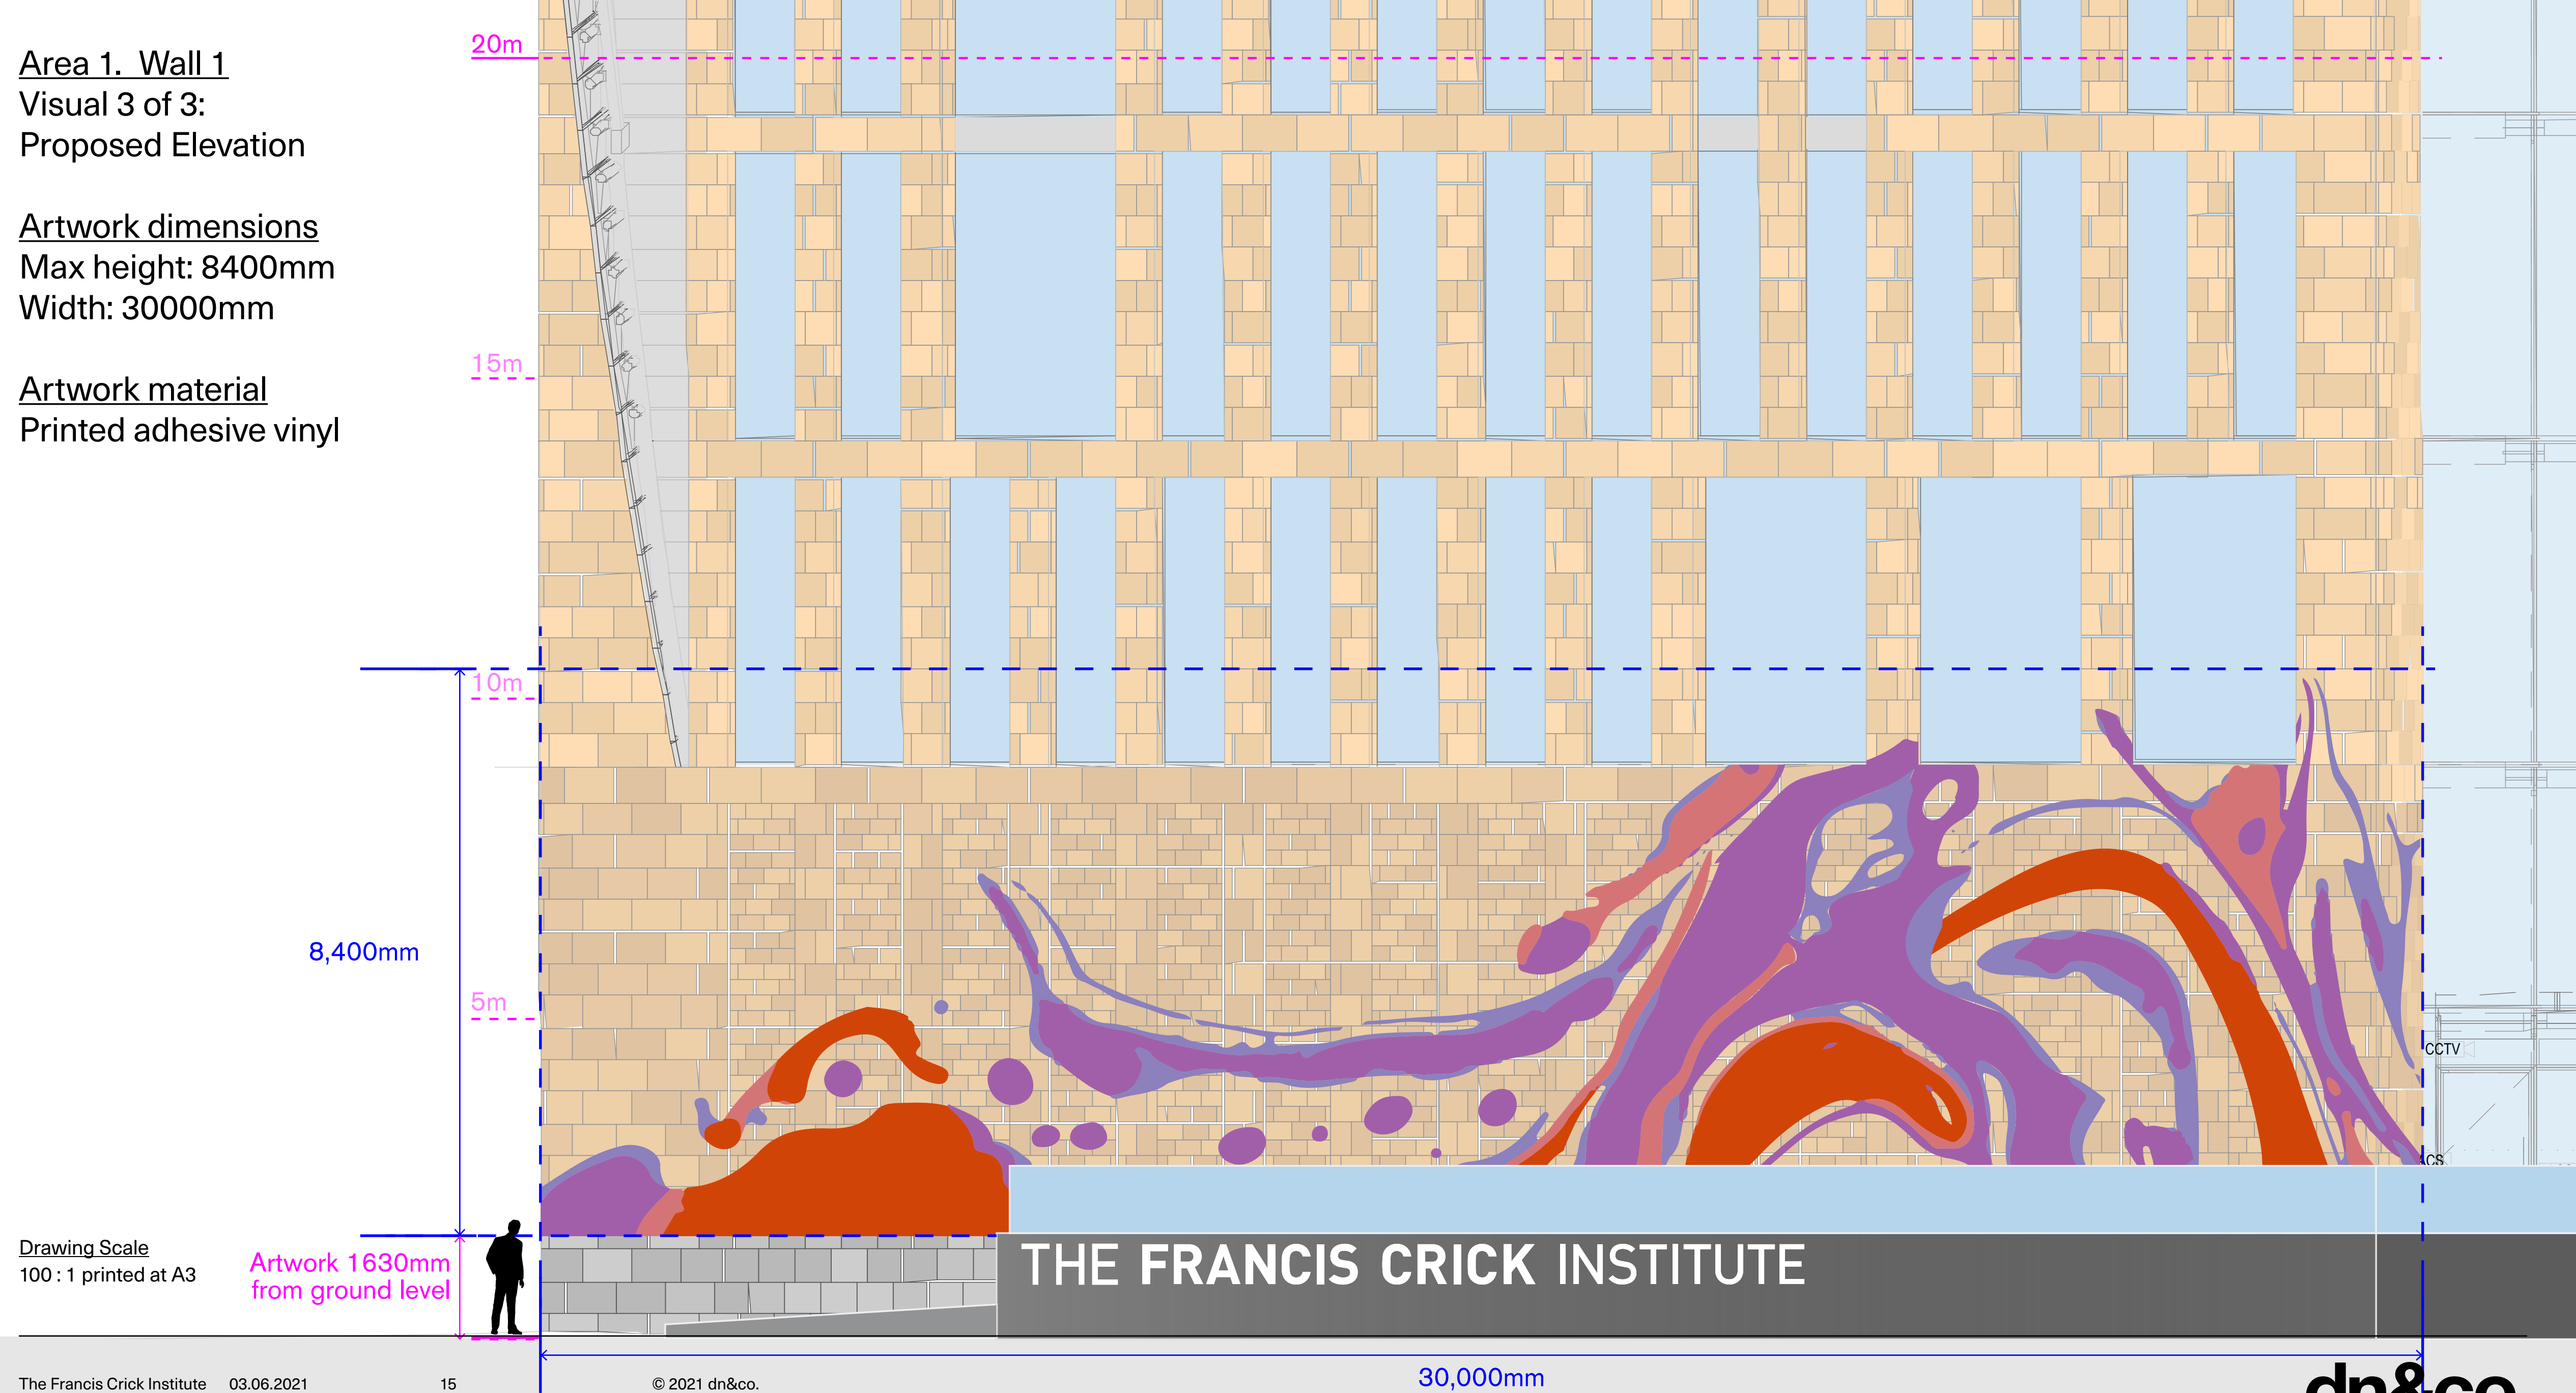

Area 1. Wall 1  
Visual 2 of 3:  
Existing Elevation

Drawing Scale  
100 : 1 printed at A3

**Area 1. Wall 1**  
Visual 3 of 3:  
Proposed Elevation

**Artwork dimensions**  
Max height: 8400mm  
Width: 30000mm

**Artwork material**  
Printed adhesive vinyl

**Drawing Scale**  
100 : 1 printed at A3