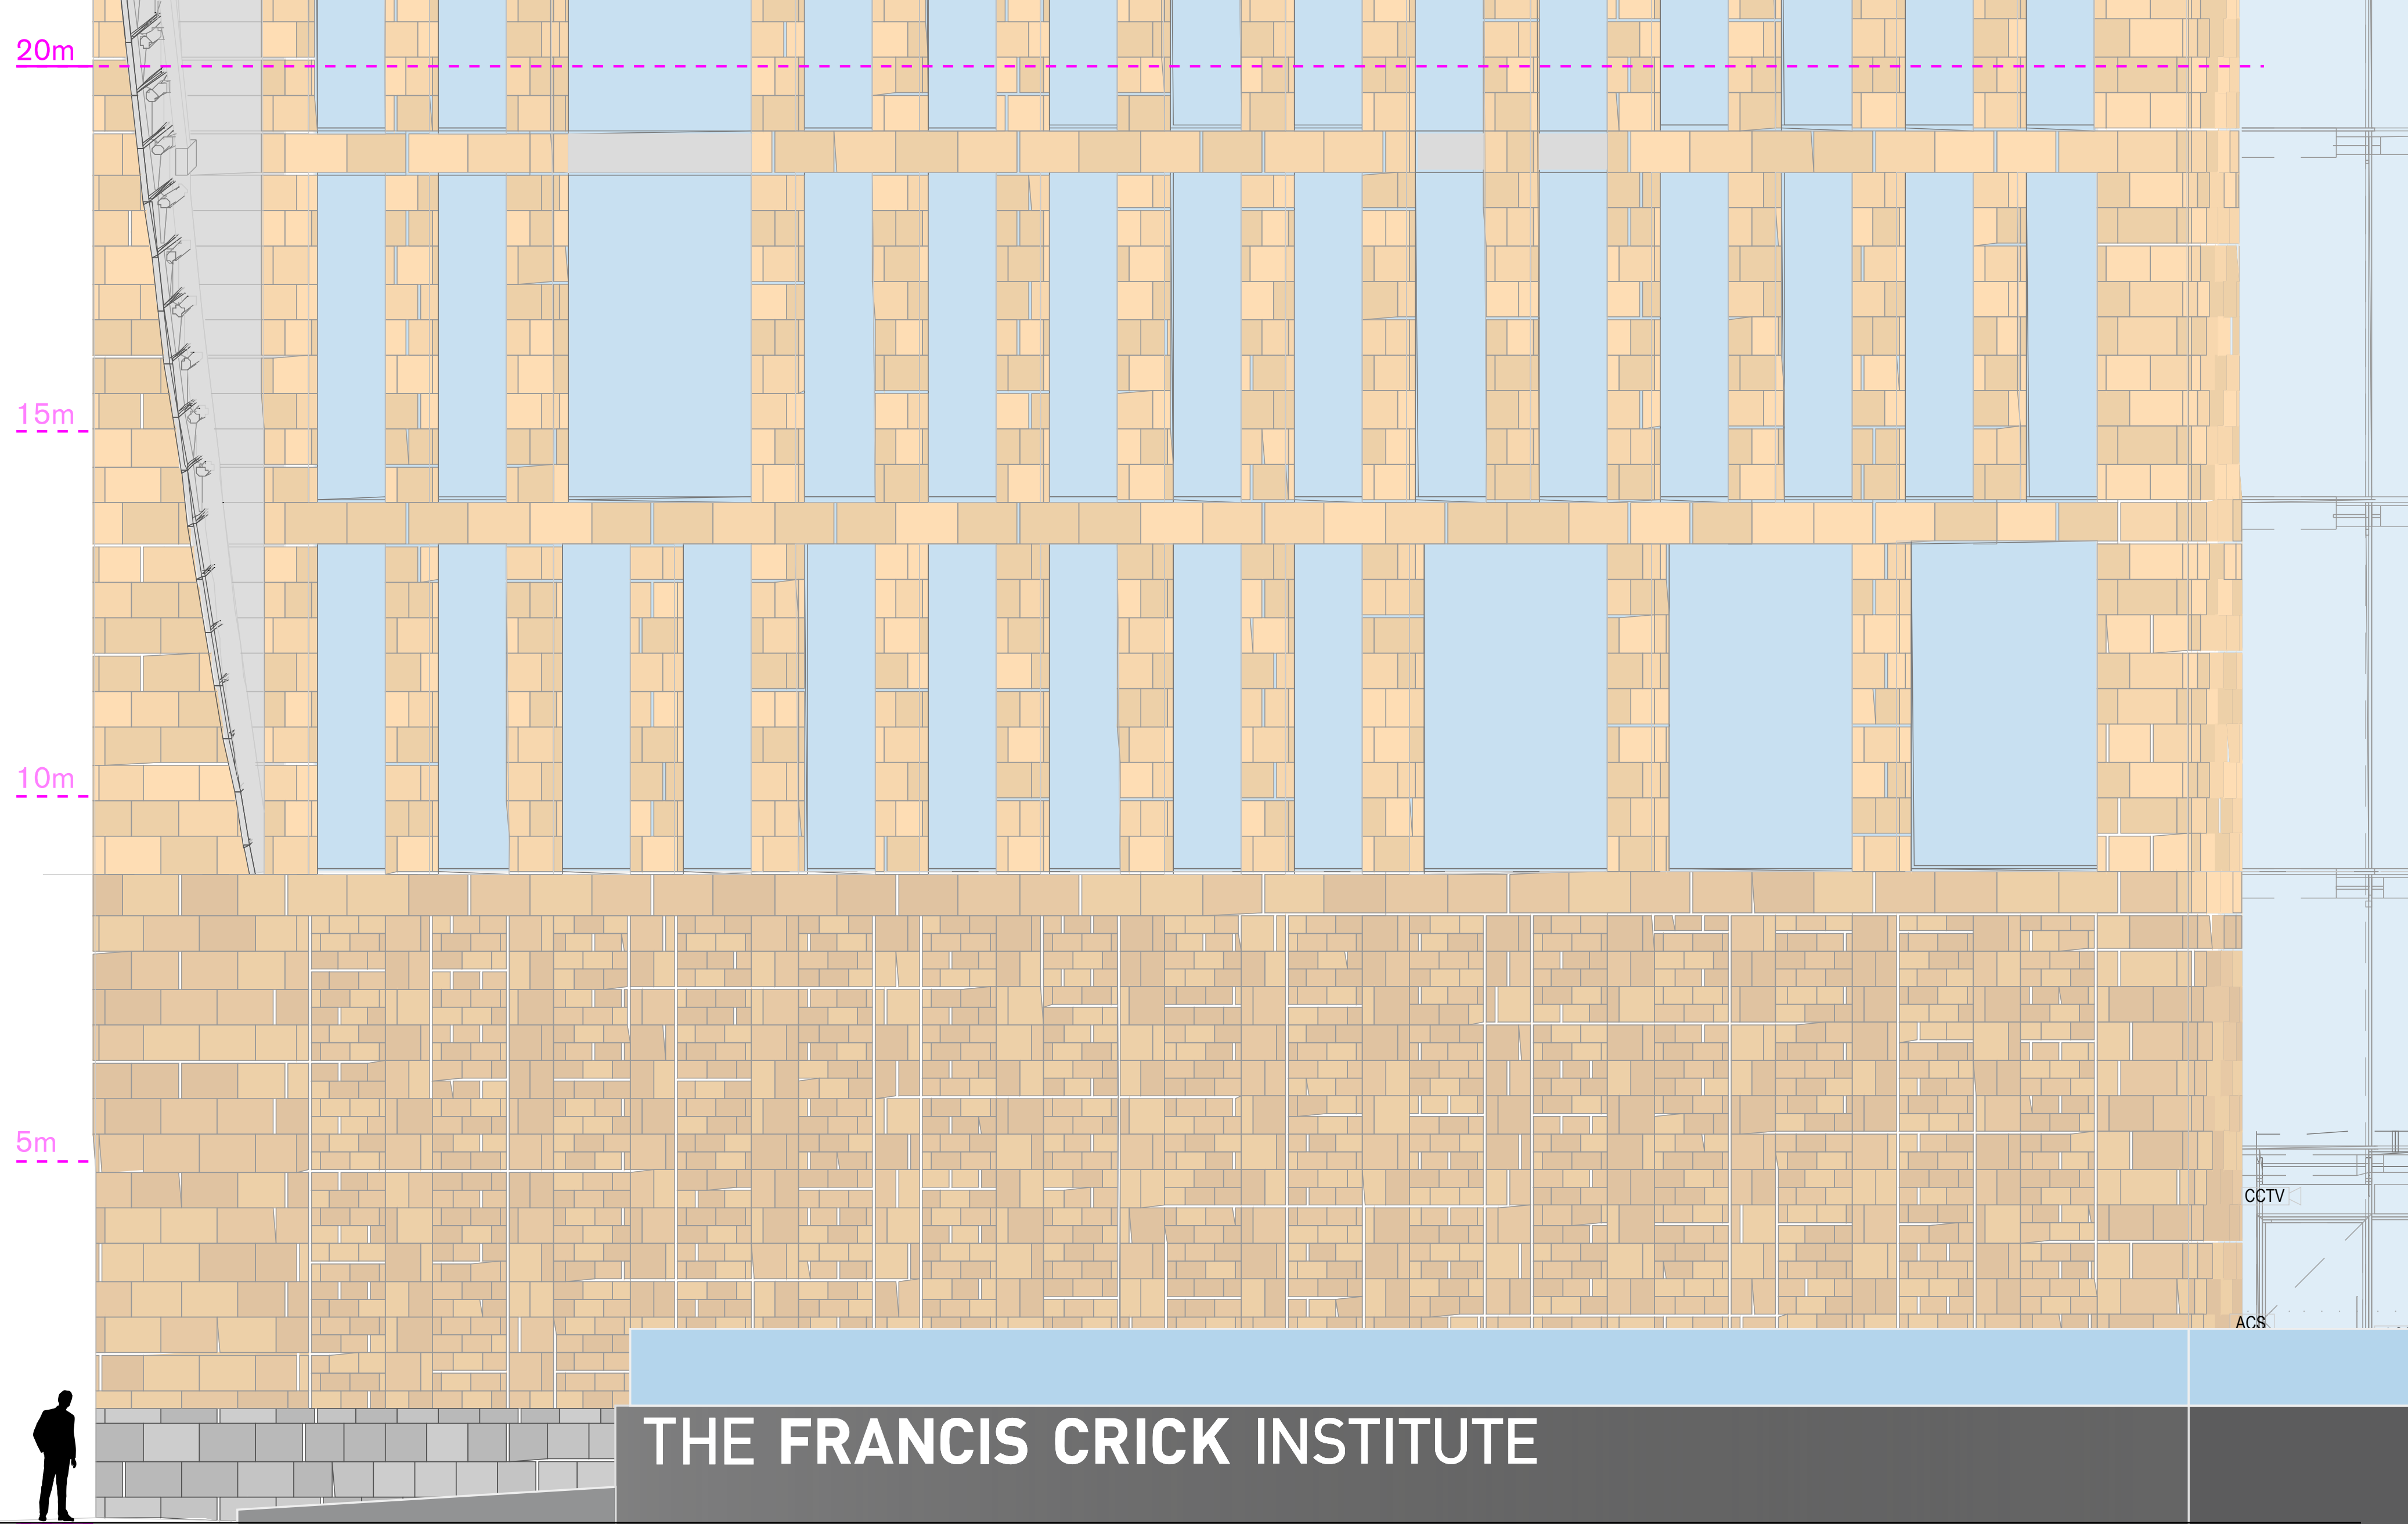

Area 1. Wall 1  
Visual 2 of 3:  
Existing Elevation

Drawing Scale  
100 : 1 printed at A3

**Area 1. Wall 1**  
Visual 3 of 3:  
Proposed Elevation

**Artwork dimensions**  
Max height: 8400mm  
Width: 30000mm

**Artwork material**  
Printed adhesive vinyl

**Drawing Scale**  
100 : 1 printed at A3