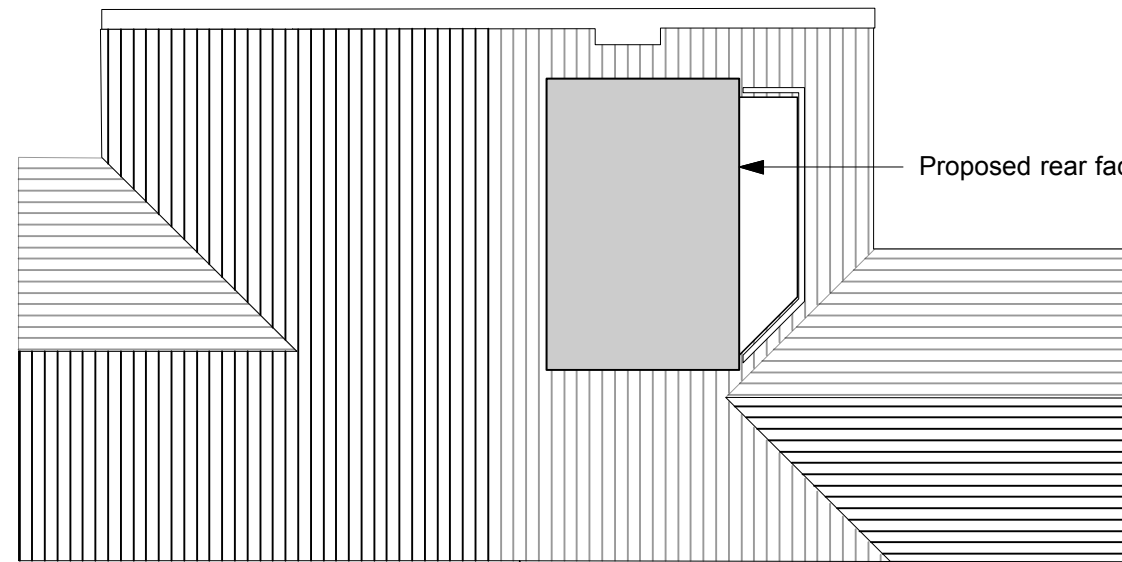

Proposed rear facing dormer window with small roof terrace

LOFT PLAN

Proposed hip to gable roof alteration with side facing window

Proposed rear facing dormer window with small roof terrace

ROOF PLAN

Proposed hip to gable roof alteration with side facing window

PROJECT: 7 SOMALI ROAD, LONDON. NW2 3RN

DRAWING: PROPOSED 2ND FLOOR & ROOF PLAN

DATE: JUNE 2021

SCALE: 1:100 @ A3