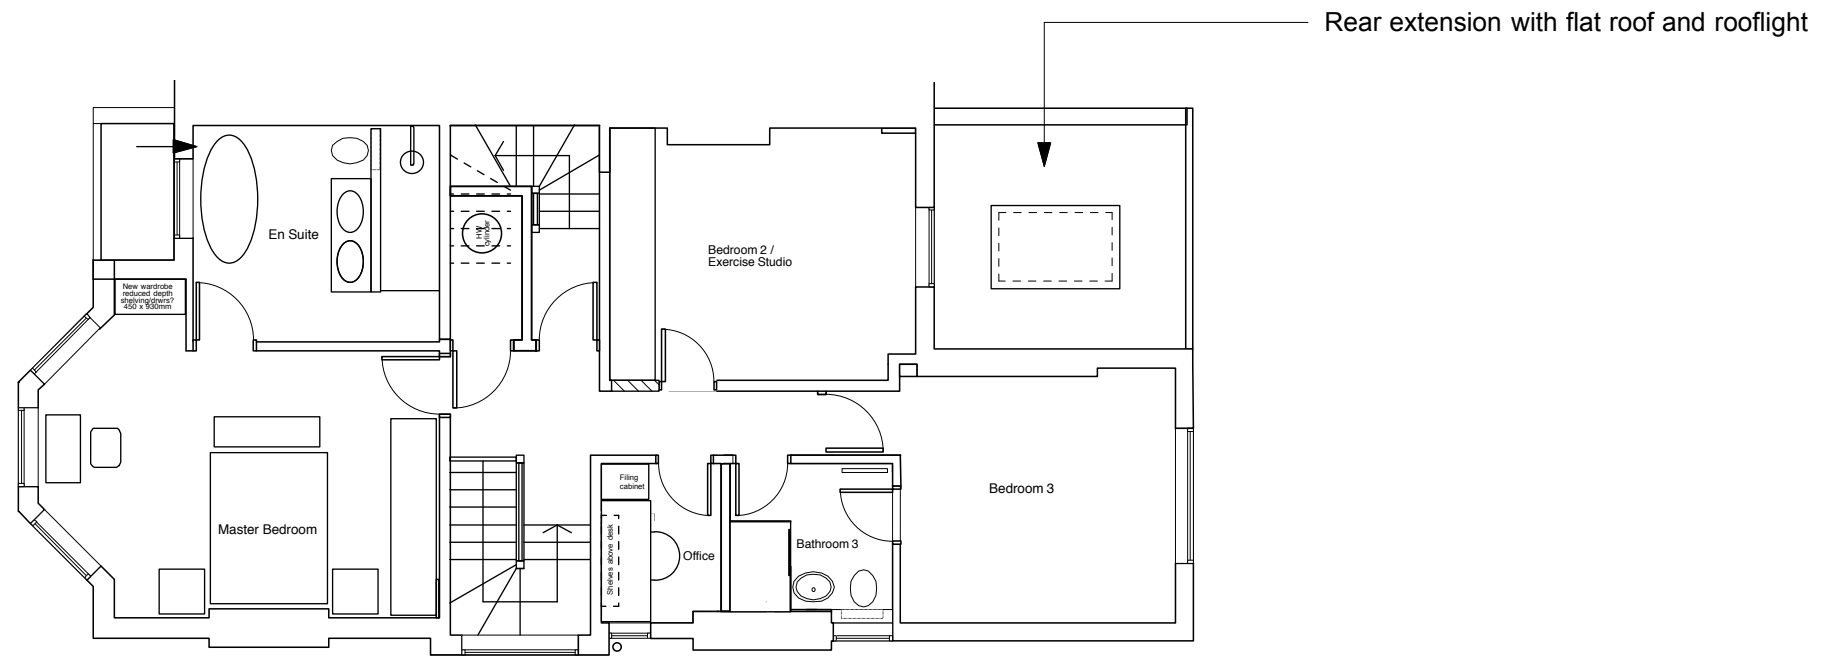

GROUND FLOOR PLAN

1st FLOOR PLAN

PROJECT: 7 SOMALI ROAD, LONDON. NW2 3RN

DRAWING: PROPOSED GROUND & 1st FLOOR PLAN

DATE: JUNE 2021

SCALE: 1:100 @ A3