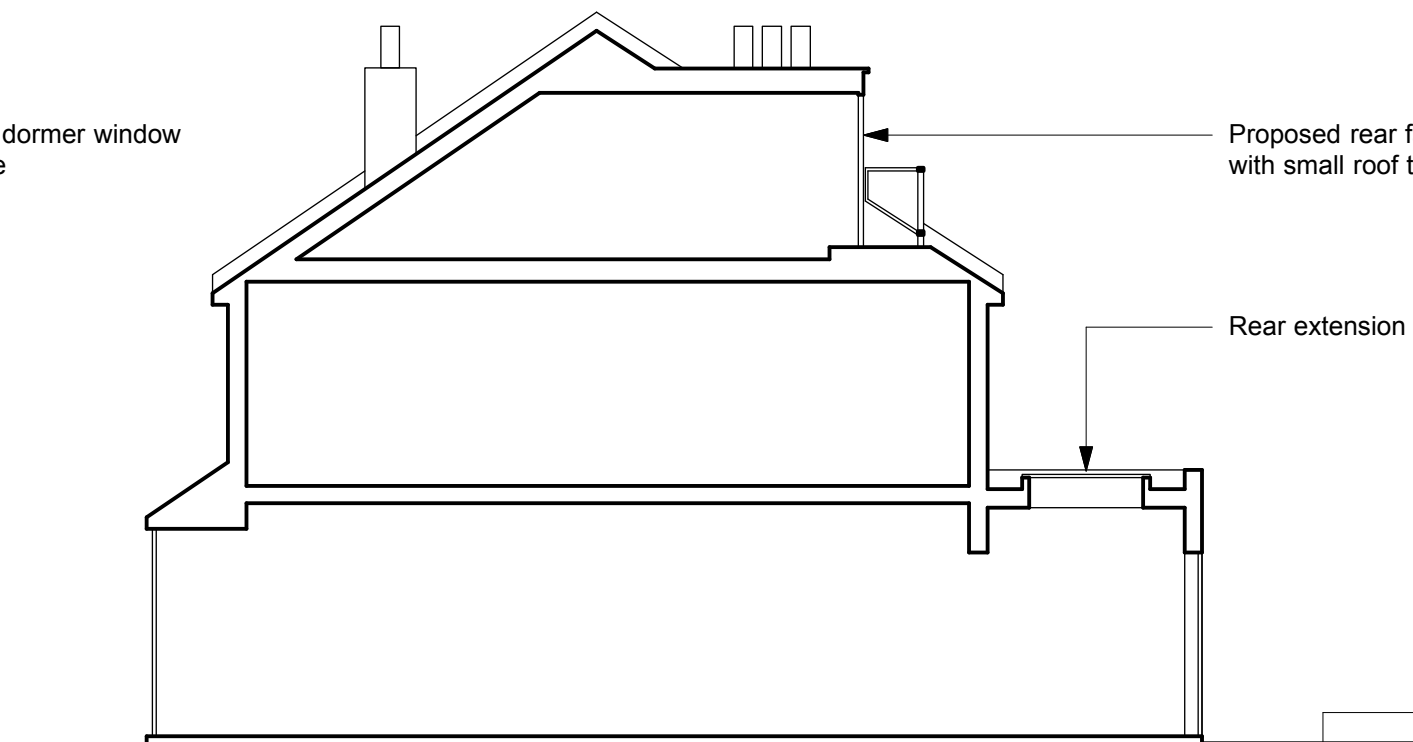

**FRONT ELEVATION**

**SIDE ELEVATION**

Proposed hip to gable roof alteration with side facing window

Proposed rear facing dormer window with small roof terrace

Altered side window

**REAR ELEVATION**

Proposed rear facing dormer window with small roof terrace

Proposed rear facing dormer window with small roof terrace

Rear extension with flat roof and rooflight

**CROSS SECTION**

**PROJECT:** 7 SOMALI ROAD, LONDON. NW2 3RN

**DRAWING:** PROPOSED ELEVATIONS & SECTION

**DATE:** JUNE 2021

**SCALE:** 1:100 @ A3