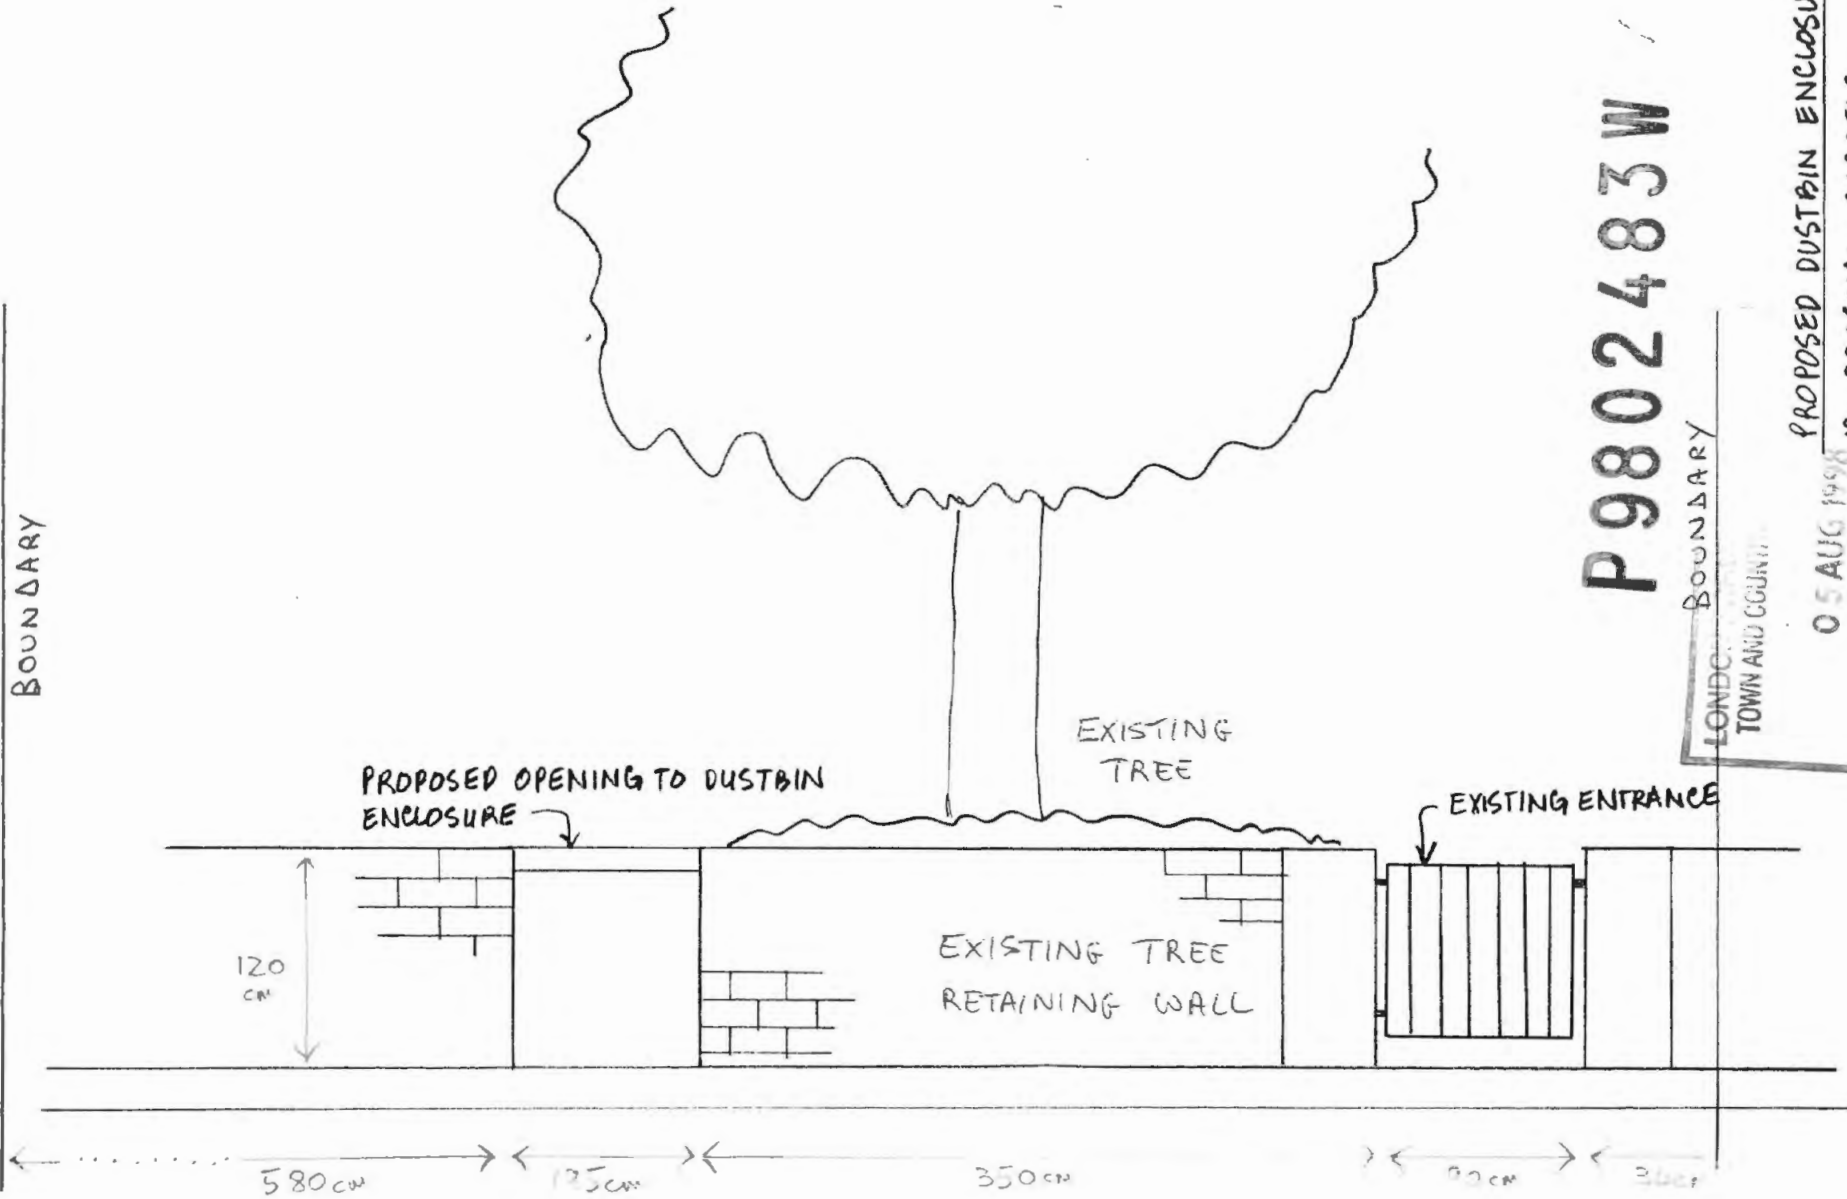

EDMUNDEN
CITY
COUNCIL

24 JUN 1998

P9802483W

PROPOSED
DUSTBIN
ENCLOSURE

PLANS NOT APPROVED
ON BEHALF OF THE COUNCIL
05 AUG 1998

PROPOSED DUSTBIN ENCLOSURE
No. 12 FROGGNAL GARDENS.

PLAN OF BIN ENCLOSURE

P9802483W

SECTION A-A

PROPOSED DUSTBIN ENCLOSURE
12 FROGNAL GARDENS.

BOUNDARY

P9802483W

BOUNDARY

LONDON: TOWN AND COUNTY

05 AUG 1998

PROPOSED DUSTBIN ENCLOSURE

12 PROGNAL GARDENS.

PI 11/1111

3 of 3

FRONT ELEVATION OF PROPOSED DUSTBIN ENCLOSURE.