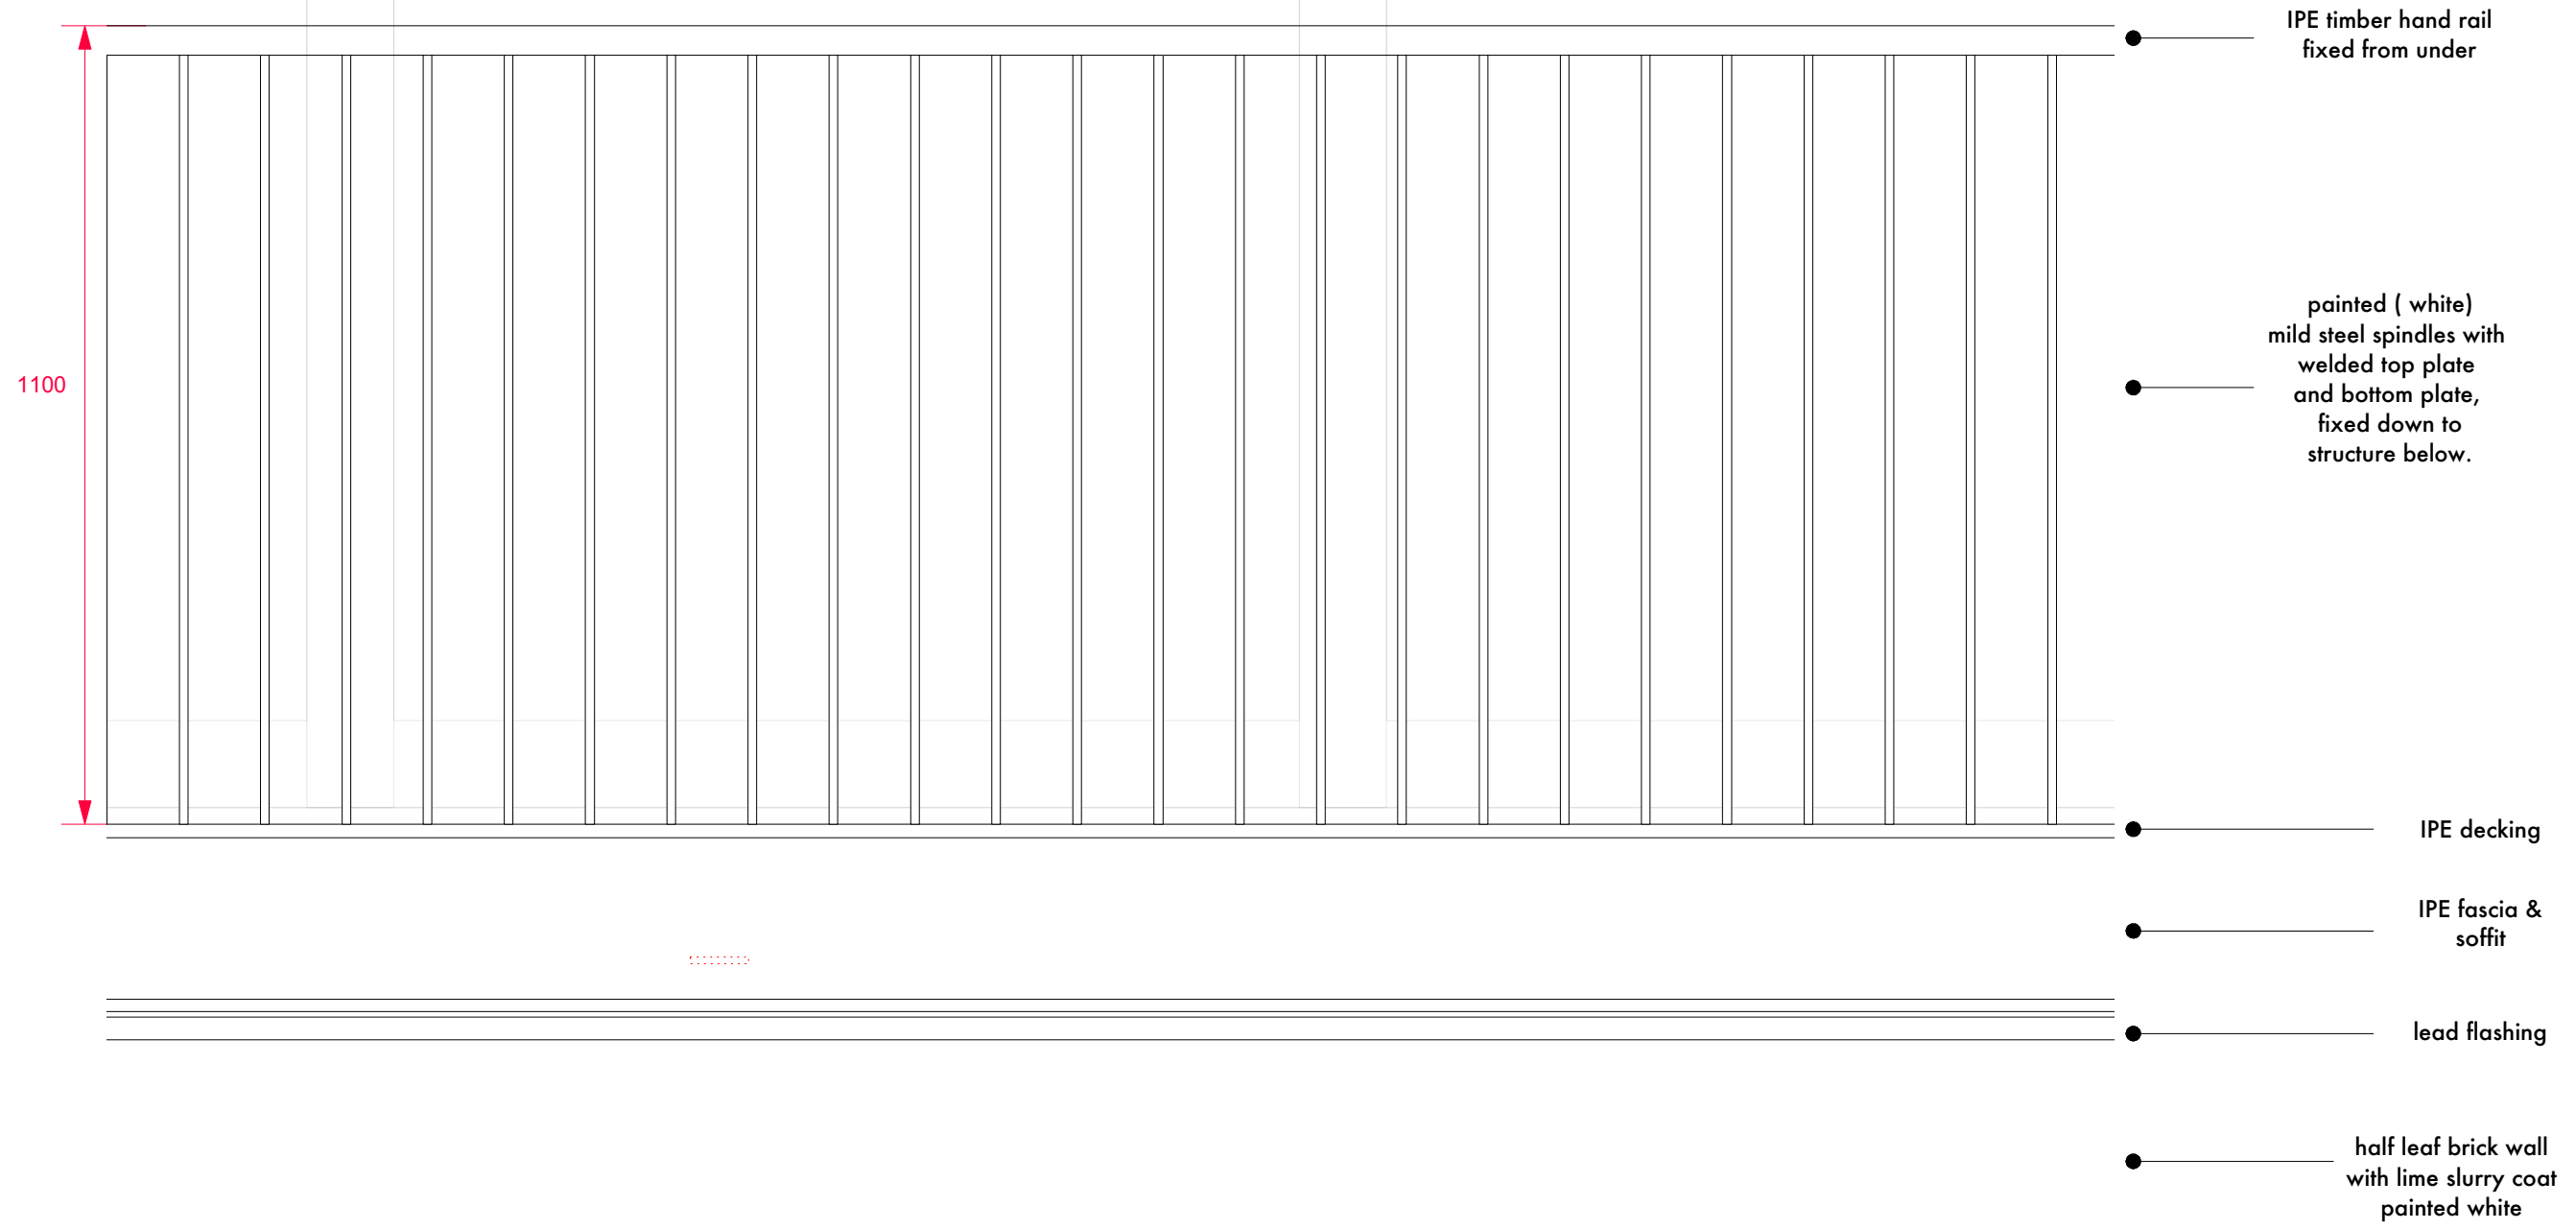

drwg
2350

Notes

**TO BE READ IN CONJUNCTION WITH
DRAWING 2008MAK_2350**

PCA

Project Address
24 Makepeace Avenue, N6 6EJ

Drawing Title
BALUSTRADE ELEVATION

Drawing No.:	2008MAK_2400	Revision:	
Scale@A1:	5	Scale@A3:	10
Scale@A3:	10	Rev. Date:	
Drawn by:	Date:	Status:	
	30.05.21	PLANNING	